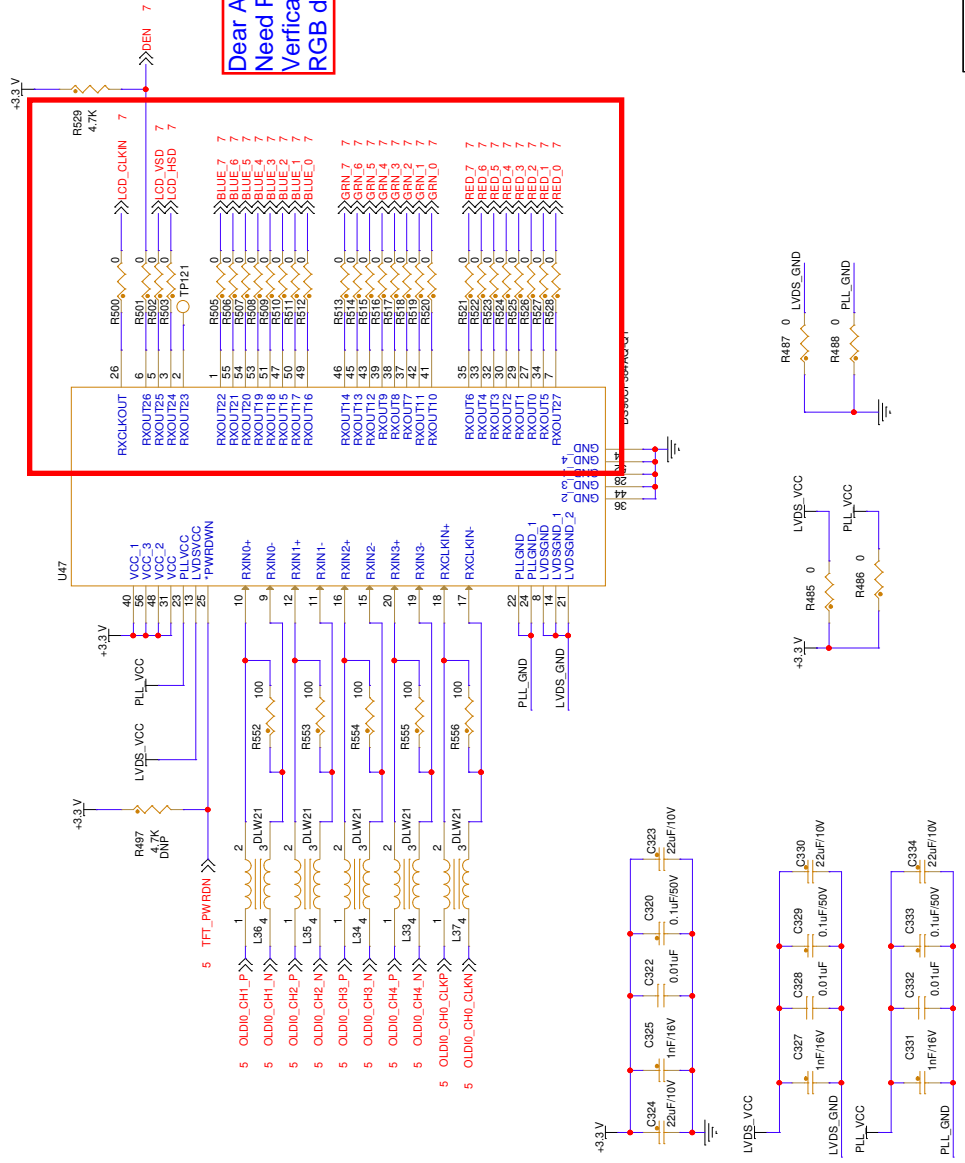

LVDS to RGB Converter

Dear Aaron,
Need Pin Mapping
Verification on 24 bit
RGB data lines to LCD

Title	
Size	
Document Number	
Date	December 06, 2011
Sheet	8 of 13