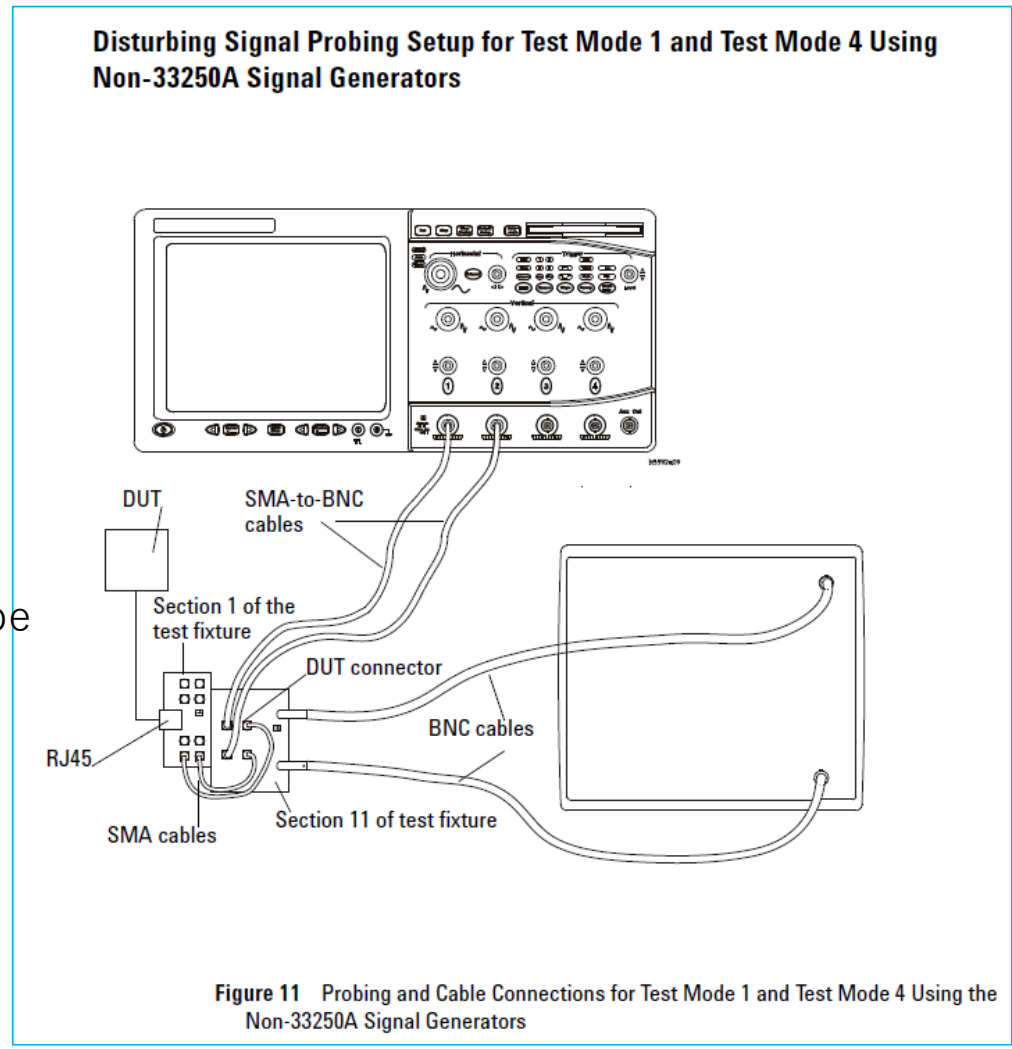

Mesurment System 1000Base-T

2020.5.26

N5392C Test Fixture

Figure 11 Probing and Cable Connections for Test Mode 1 and Test Mode 4 Using the Non-33250A Signal Generators