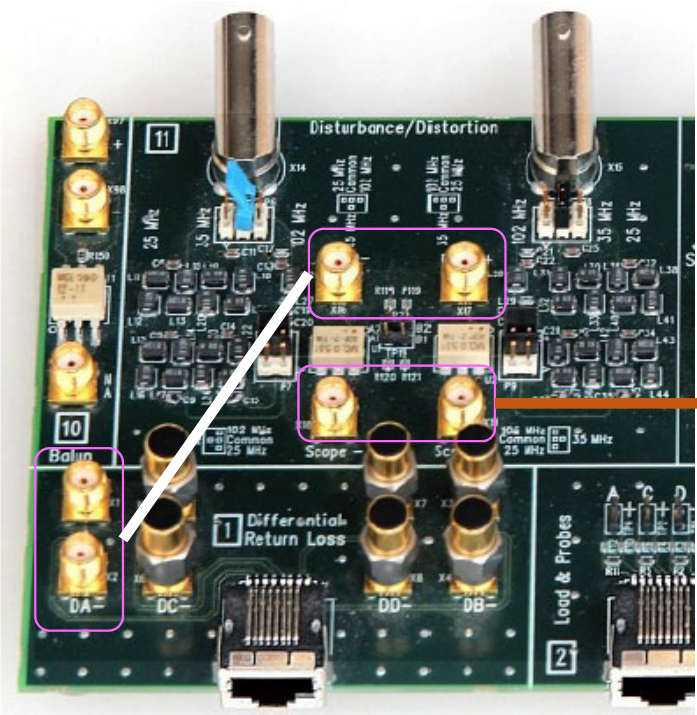

Mesurment System 1000Base-T

2020.5.26

N5392C Test Fixture

Figure 11 Probing and Cable Connections for Test Mode 1 and Test Mode 4 Using the Non-33250A Signal Generators