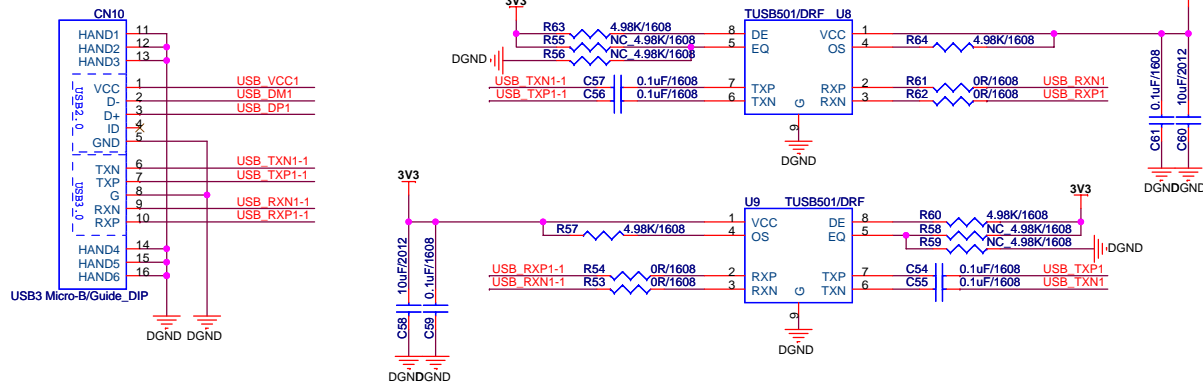

USB3.0 Connecting Line 1

USB3.0 Connecting Line 2

Title		
Rexcan CS2		
Size	Document Number	Rev
A3	USB CON	0.2
Date:	Friday, April 10, 2015	Sheet 3 of 5