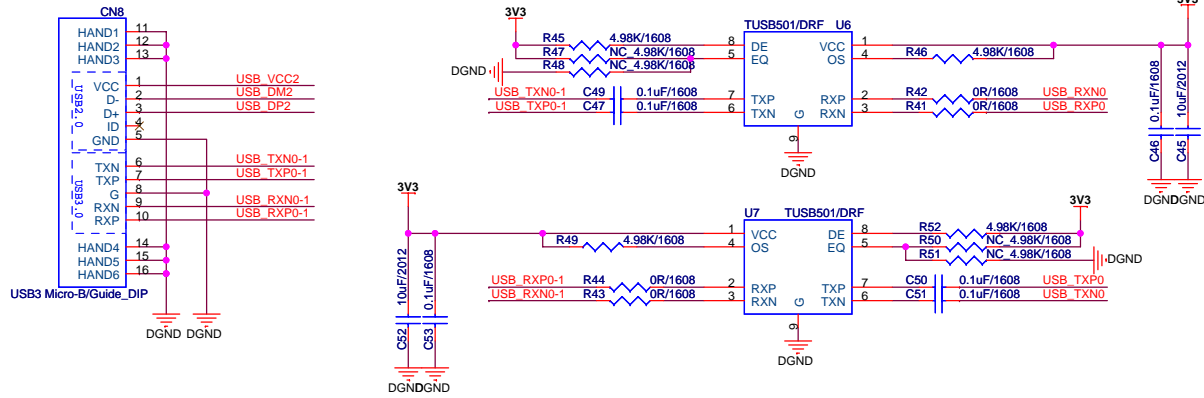

USB3.0 Connecting Line 1

USB3.0 Connecting Line 2

Title		
Rexcan CS2		
Size	Document Number	Rev
A3	USB CON	0.2
Date:	Friday, April 10, 2015	Sheet 3 of 5