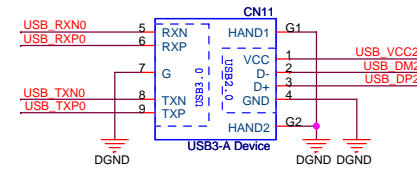

USB3.0 Connecting Line 1

USB3.0 Connecting Line 2

Title		
Rexcan CS2		
Size	Document Number	Rev
A3	USB CON	0.2
Date:	Friday, April 10, 2015	Sheet 3 of 5