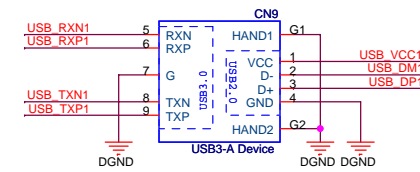

USB3.0 Connecting Line 1

USB3.0 Connecting Line 2

Title		
Rexcan CS2		
Size	Document Number	Rev
A3	USB CON	0.2
Date:	Friday, April 10, 2015	Sheet 3 of 5