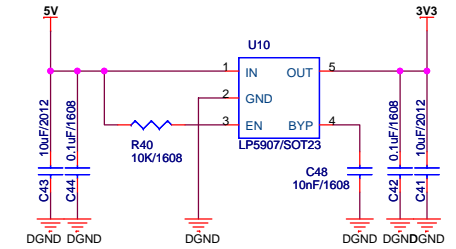

USB3.0 Connecting Line 1

USB3.0 Connecting Line 2

Title		
Rexcan CS2		
Size	Document Number	Rev
A3	USB CON	0.2
Date:	Friday, April 10, 2015	Sheet 3 of 5