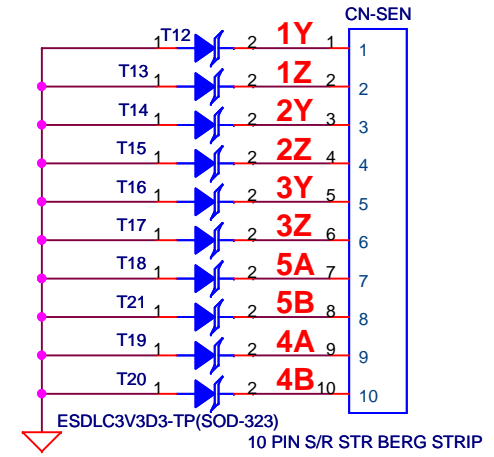

SPI DRIVER

SPI RECEIVER

Title		
<Title>		
Size	Document Number	Rev
A4	<Doc>	R0
Date:	Friday, January 07, 2022	Sheet 1 of 1