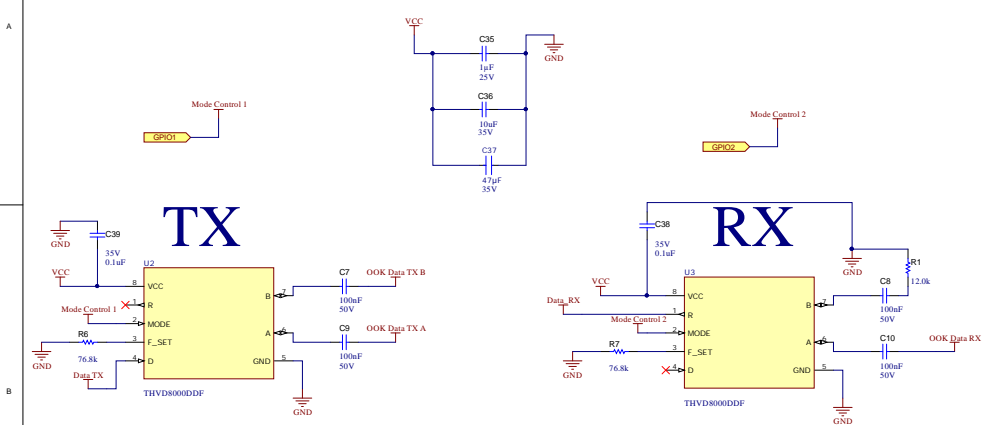

THVD8000 (TX and RX)

THS6222 (Line Driver)

Power Tree (UCC28880 and TPS62177)

Protection, Bandpass, and HV Interface