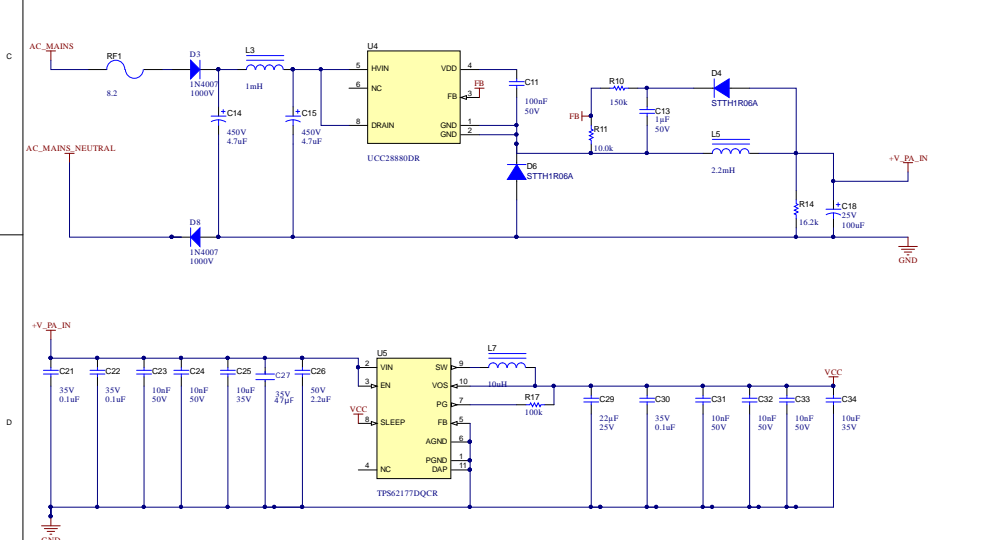

THVD8000 (TX and RX)

THS6222 (Line Driver)

Power Tree (UCC28880 and TPS62177)

Protection, Bandpass, and HV Interface