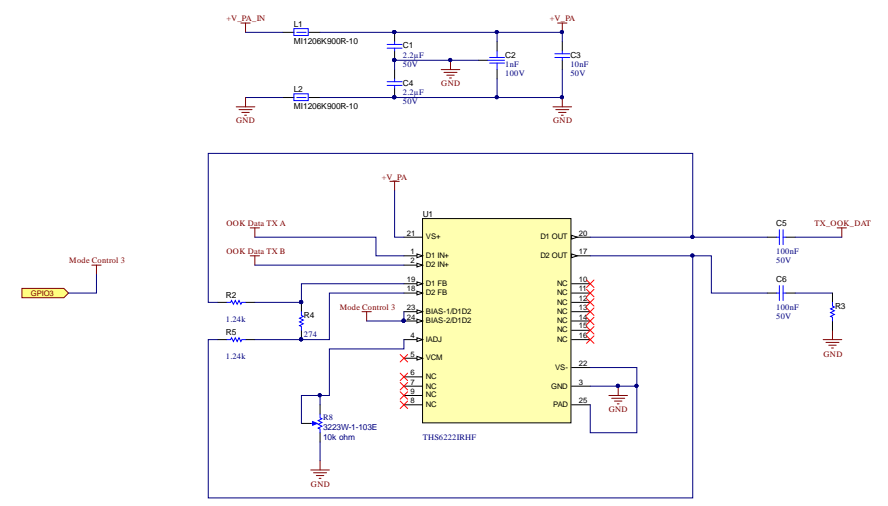

THVD8000 (TX and RX)

THS6222 (Line Driver)

Power Tree (UCC28880 and TPS62177)

Protection, Bandpass, and HV Interface