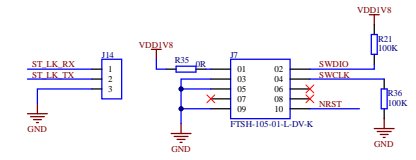

CONNECTOR DEBUG

ELDORADO CONFIDENTIAL

Instituto de Pesquisas Eldorado		
Client:		
Project:		Revision:
Board:		Sheet:
Subfile:		Size:
Processor.SchDoc		5 of 6
Drawn By:	HW Engineer:	Date:
Checked By:	Approved By:	
Project No:	1303204	www.eldorado.org.br