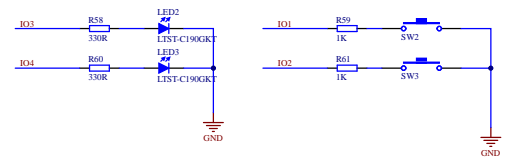

CONNECTOR DEBUG

ELDORADO CONFIDENTIAL

Instituto de Pesquisas Eldorado		
Client:		
Project:		Revision:
Board:		Sheet:
Subfile:		Size:
Processor.SchDoc		5 of 6
Drawn By:	HW Engineer:	Date:
Checked By:	Approved By:	
Project No:	1303204	www.eldorado.org.br