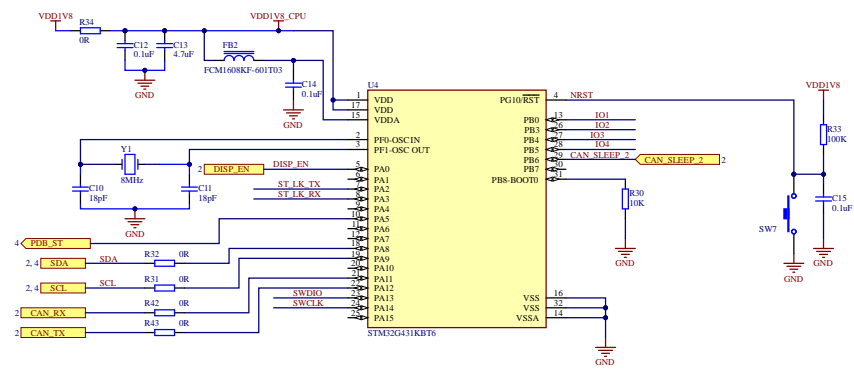

CONNECTOR DEBUG

ELDORADO CONFIDENTIAL

Instituto de Pesquisas Eldorado		
Client:		
Project:		Revision:
Board:		Sheet:
Subfile:		Size:
Processor.SchDoc		5 of 6
Drawn By:	HW Engineer:	Date:
Checked By:	Approved By:	
Project No:	1303204	www.eldorado.org.br