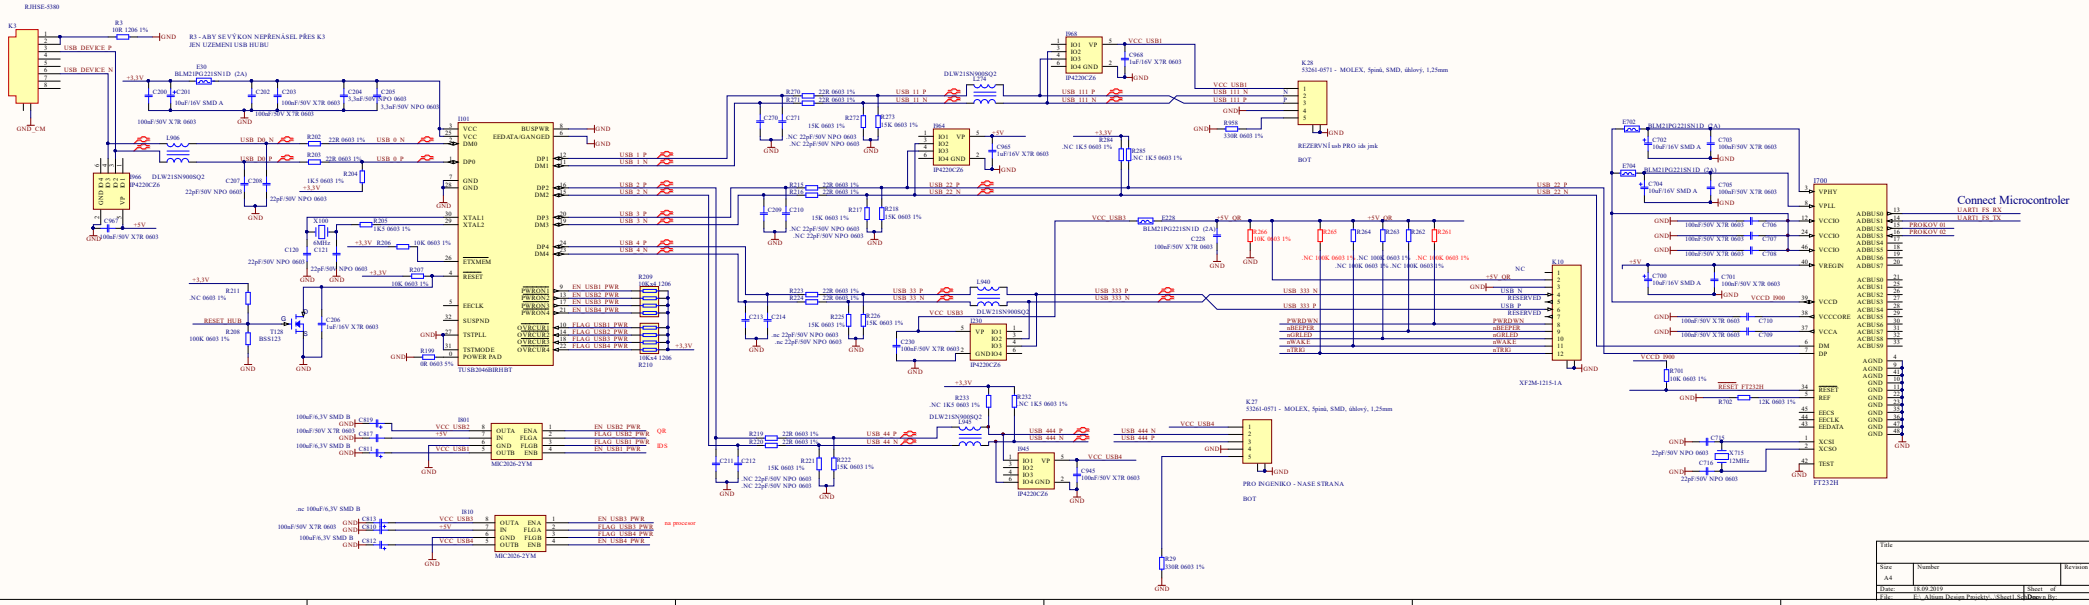

Connect PC

Ver	Number	Revision
A4		
Date	18.09.2017	Sheet 1 of 1
File	E:_Atlan Design\Projekty\Shvart_5\4220004_01	