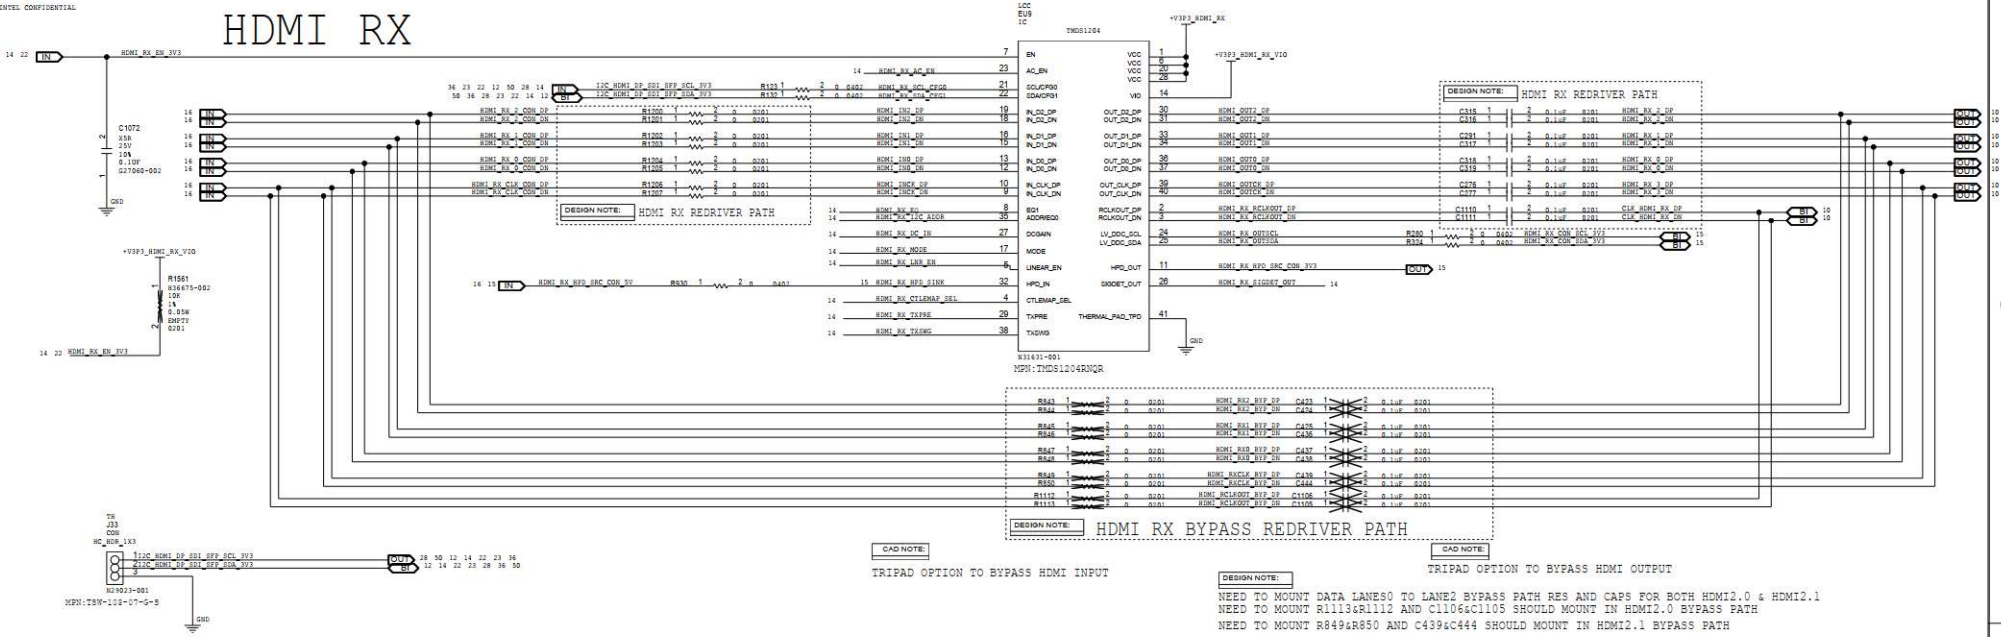

HDMI RX

SUPPLY DE-CAP

TMD61204 CONTROL LINES SETTINGS

HDMI RX RETIMER

DEPARTMENT	Intel Corporation	SIZE	C+	CODE	34649	DOCUMENT NUMBER	150-33974-91	REV	2.0
PG	2008 Mission College Blvd. P.O. BOX 58119 Santa Clara, CA 95052-9119	SCALE:	DO NOT SCALE DRAWING			SHEET	14 OF 74		