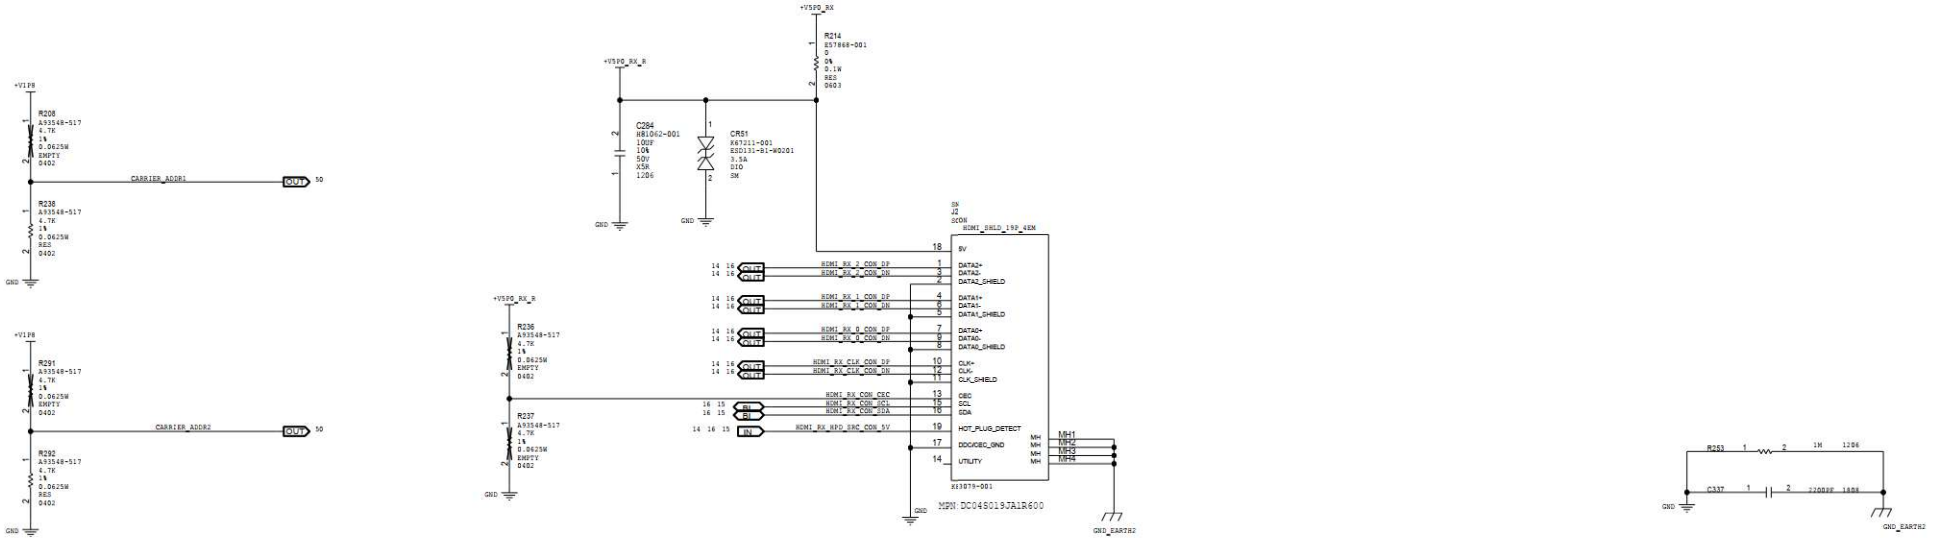

4

3

2

1

INTEL CONFIDENTIAL

HDMI RX CONNECTOR