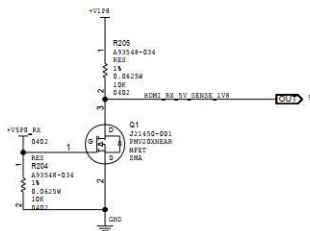

HDMI RX

SUPPLY DE-CAP

TMD61204 CONTROL LINES SETTINGS

HDMI RX RETIMER

DEPARTMENT	Intel Corporation	SIZE	C+	CODE	34649	DOCUMENT NUMBER	150-33974-91	REV	2.0
PG	2008 Mission College Blvd. P.O. BOX 58119 Santa Clara, CA 95052-9119	SCALE:	DO NOT SCALE DRAWING			SHEET	14 OF 74		

Thu Mar 28 11:18:40 2024

HDMI_RX_CONTROL

DEPARTMENT	Intel Corporation	SIZE	CODE	DOCUMENT NUMBER	REV
PGG	2008 Mission College Blvd. P.O. BOX 58119 Santa Clara, CA 95052-9119	C+	34649	150-339724-91	2.0
SCALE:		DO NOT SCALE DRAWING		SHEET	16 OF 74