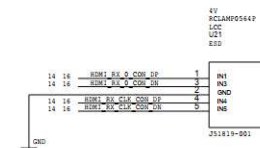

Thu Mar 28 11:18:40 2024

HDMI_RX_CONTROL

DEPARTMENT	Intel Corporation	SIZE	CODE	DOCUMENT NUMBER	REV
PGG	2008 Mission College Blvd. P.O. BOX 58119 Santa Clara, CA 95052-9119	C+	34649	150-339724-91	2.0
SCALE:		DO NOT SCALE DRAWING		SHEET	16 OF 74