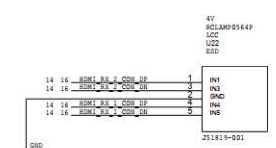

ESD

HDMI RX 5V SENSE