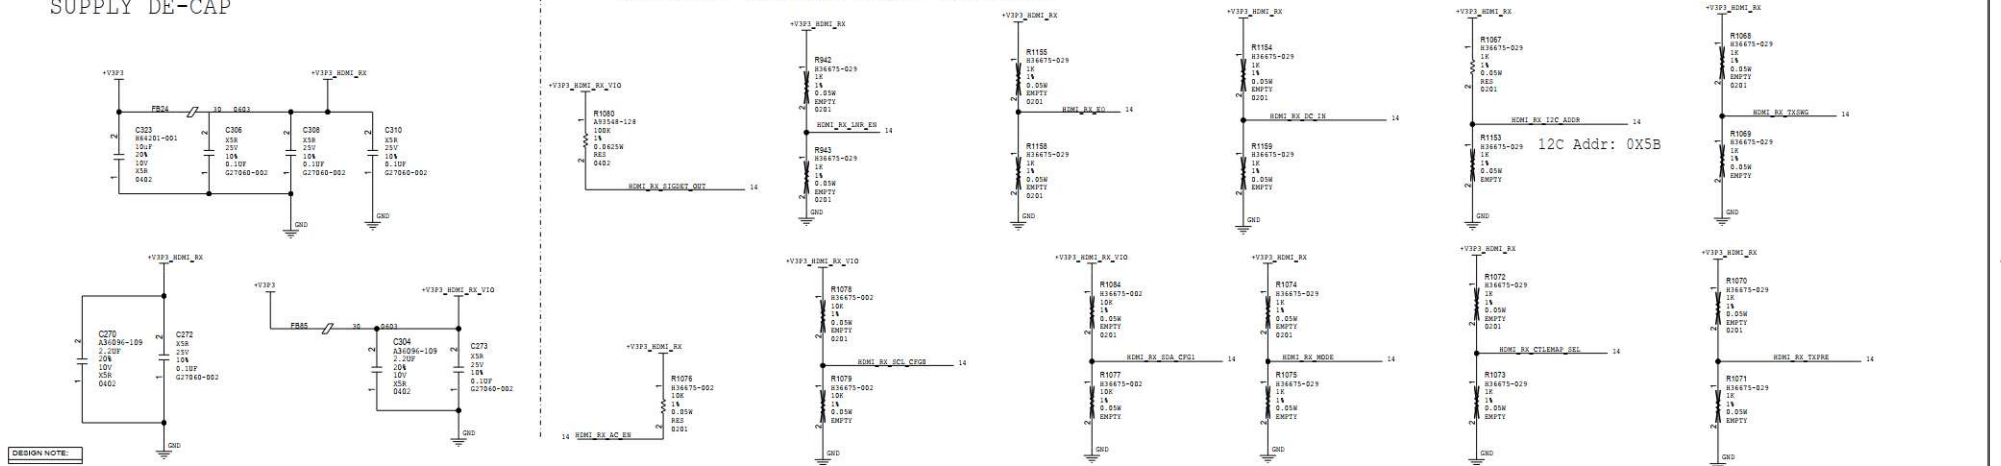

HDMI RX

SUPPLY DE-CAP

TMD61204 CONTROL LINES SETTINGS

HDMI RX RETIMER

DEPARTMENT	Intel Corporation	SIZE	C+	CODE	34649	DOCUMENT NUMBER	150-33974-91	REV	2.0
PG	2008 Mission College Blvd. P.O. BOX 58119 Santa Clara, CA 95052-9119	SCALE:	DO NOT SCALE DRAWING			SHEET	14 OF 74		