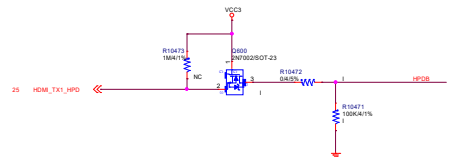

FROM : COME HDMI Splitter 模组

FROM COME

FROM ASM

FROM : ASM RK3568

SEL2: L CON1 enable, CON2 Hi Z  
SEL2: H CON2 enable, CON1 Hi Z

HDMI 触摸屏