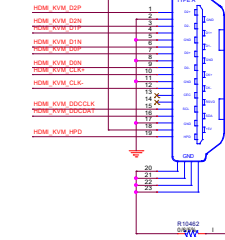

FROM : COME HDMI Splitter 模组

FROM COME

FROM ASM

FROM : ASM RK3568

SEL2: L CON1 enable, CON2 Hi Z  
SEL2: H CON2 enable, CON1 Hi Z

HDMI 触摸屏