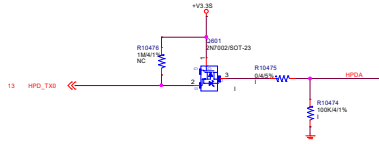

FROM : COME HDMI Splitter 模组

FROM COME

FROM ASM

FROM : ASM RK3568

SEL2: L CON1 enable, CON2 Hi Z  
SEL2: H CON2 enable, CON1 Hi Z

HDMI 触摸屏