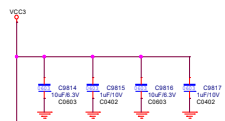

FROM : COME HDMI Splitter 模组

FROM COME

FROM ASM

FROM : ASM RK3568

SEL2: L CON1 enable, CON2 Hi Z  
SEL2: H CON2 enable, CON1 Hi Z

HDMI 触摸屏