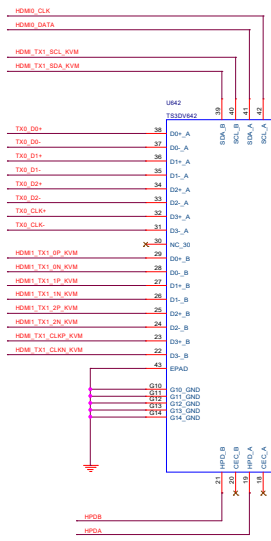

FROM : COME HDMI Splitter 模组

FROM COME

FROM ASM

FROM : ASM RK3568

SEL2: L CON1 enable, CON2 Hi Z  
SEL2: H CON2 enable, CON1 Hi Z

HDMI 触摸屏