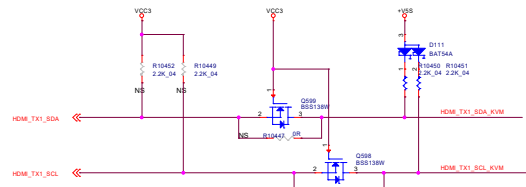

FROM : COME HDMI Splitter 模组

FROM COME

FROM ASM

FROM : ASM RK3568

SEL2: L CON1 enable, CON2 Hi Z  
SEL2: H CON2 enable, CON1 Hi Z

HDMI 触摸屏