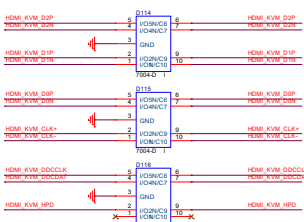

FROM : COME HDMI Splitter 模组

FROM COME

FROM ASM

FROM : ASM RK3568

SEL2: L CON1 enable, CON2 Hi Z  
SEL2: H CON2 enable, CON1 Hi Z

HDMI 触摸屏