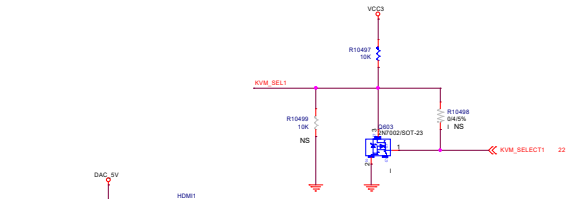

FROM : COME HDMI Splitter 模组

FROM COME

FROM ASM

FROM : ASM RK3568

SEL2: L CON1 enable, CON2 Hi Z  
SEL2: H CON2 enable, CON1 Hi Z

HDMI 触摸屏