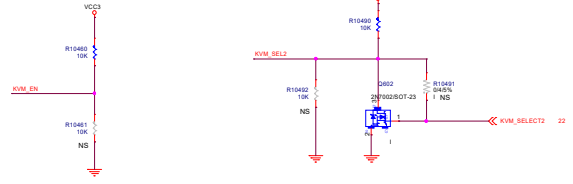

FROM : COME HDMI Splitter 模组

FROM COME

FROM ASM

FROM : ASM RK3568

SEL2: L CON1 enable, CON2 Hi Z  
SEL2: H CON2 enable, CON1 Hi Z

HDMI 触摸屏