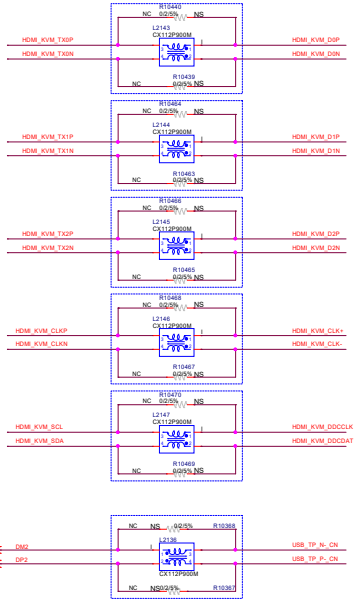

FROM : COME HDMI Splitter 模组

FROM COME

FROM ASM

FROM : ASM RK3568

SEL2: L CON1 enable, CON2 Hi Z  
SEL2: H CON2 enable, CON1 Hi Z

HDMI 触摸屏