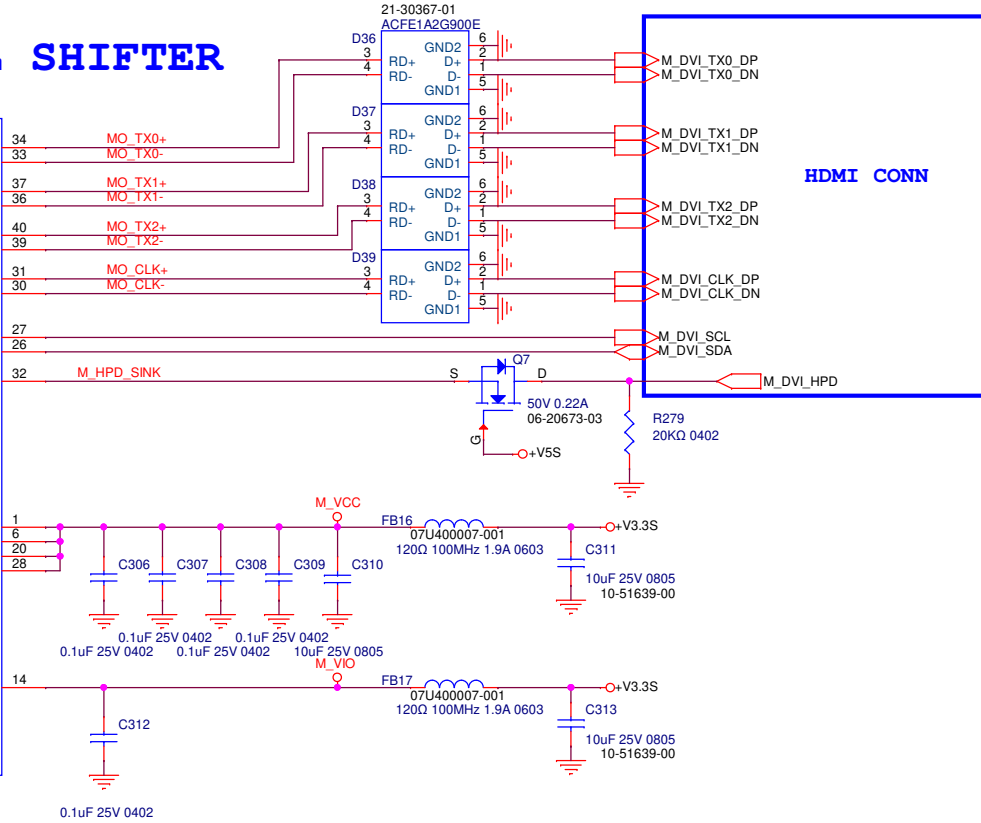

Common mode choke/ESD

MI_DVI/HDMI LEVEL SHIFTER

Ubiquconn Technology, Inc.
 4FL_No.300,Yang Guang St.,NeiHu
 114 TAIPEI, TAIWAN,ROC
 (886-2)8751-6008

Ubiquconn

Title: **UBIQCONN**

Size B	Document Number DVI LEVEL SHIFT	Rev 0.1
--------	---	------------