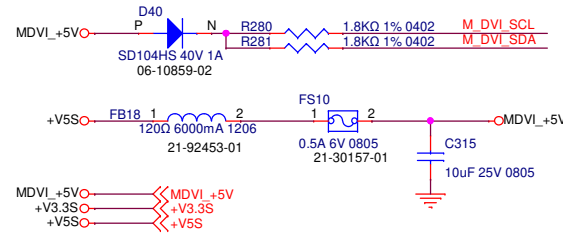

Common mode choke/ESD

MI_DVI/HDMI LEVEL SHIFTER

Ubiquconn Technology, Inc.
 4FL_No.300,Yang Guang St.,NeiHu
 114 TAIPEI, TAIWAN,ROC
 (886-2)8751-6008

Ubiquconn

Title: **UBIQCONN**

Size B	Document Number DVI LEVEL SHIFT	Rev 0.1
--------	---	------------