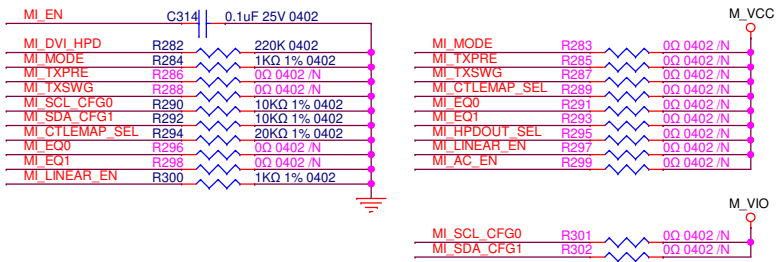

Common mode choke/ESD

MI_DVI/HDMI LEVEL SHIFTER

Ubiquconn Technology, Inc.
 4FL_No.300,Yang Guang St.,NeiHu
 114 TAIPEI, TAIWAN,ROC
 (886-2)8751-6008

Ubiquconn

Title: **UBIQCONN**

Size B	Document Number DVI LEVEL SHIFT	Rev 0.1
--------	---	------------