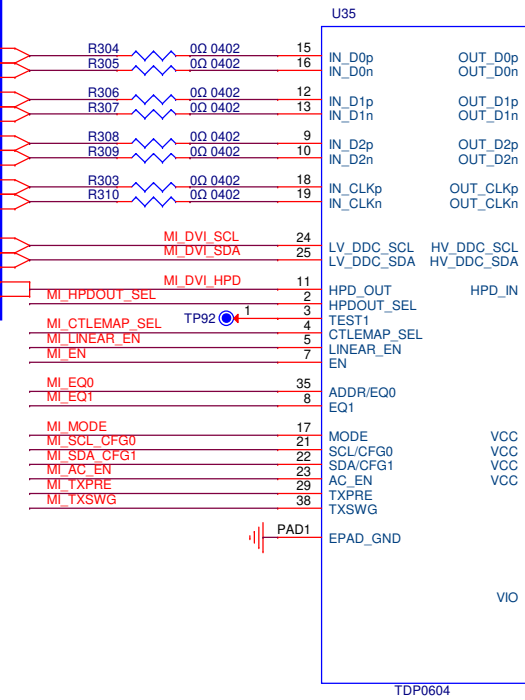

Common mode choke/ESD

MI_DVI/HDMI LEVEL SHIFTER

Ubiquconn Technology, Inc.
 4FL_No.300,Yang Guang St.,NeiHu
 114 TAIPEI, TAIWAN,ROC
 (886-2)8751-6008

Ubiquconn

Title: **UBIQCONN**

Size B	Document Number DVI LEVEL SHIFT	Rev 0.1
--------	---	------------