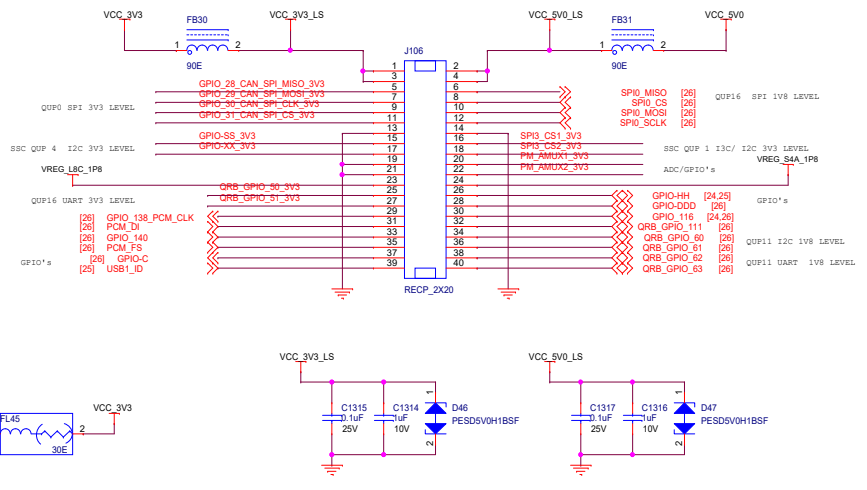

GPIO EXPANSION CONNECTOR