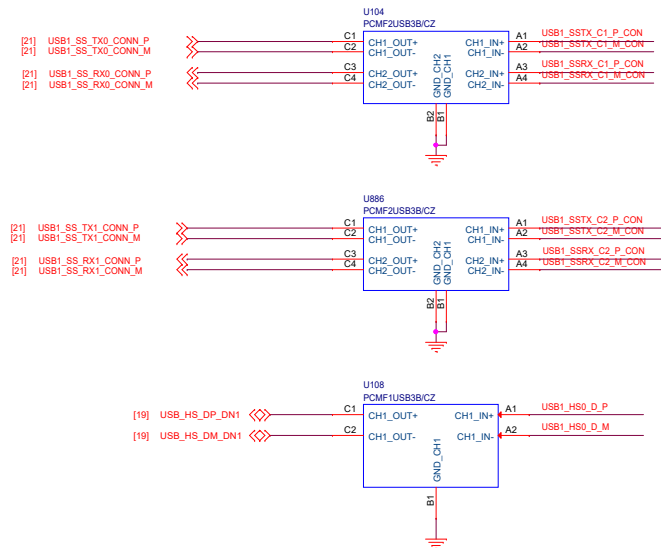

COMMON MODE FILTER WITH ESD DIODES