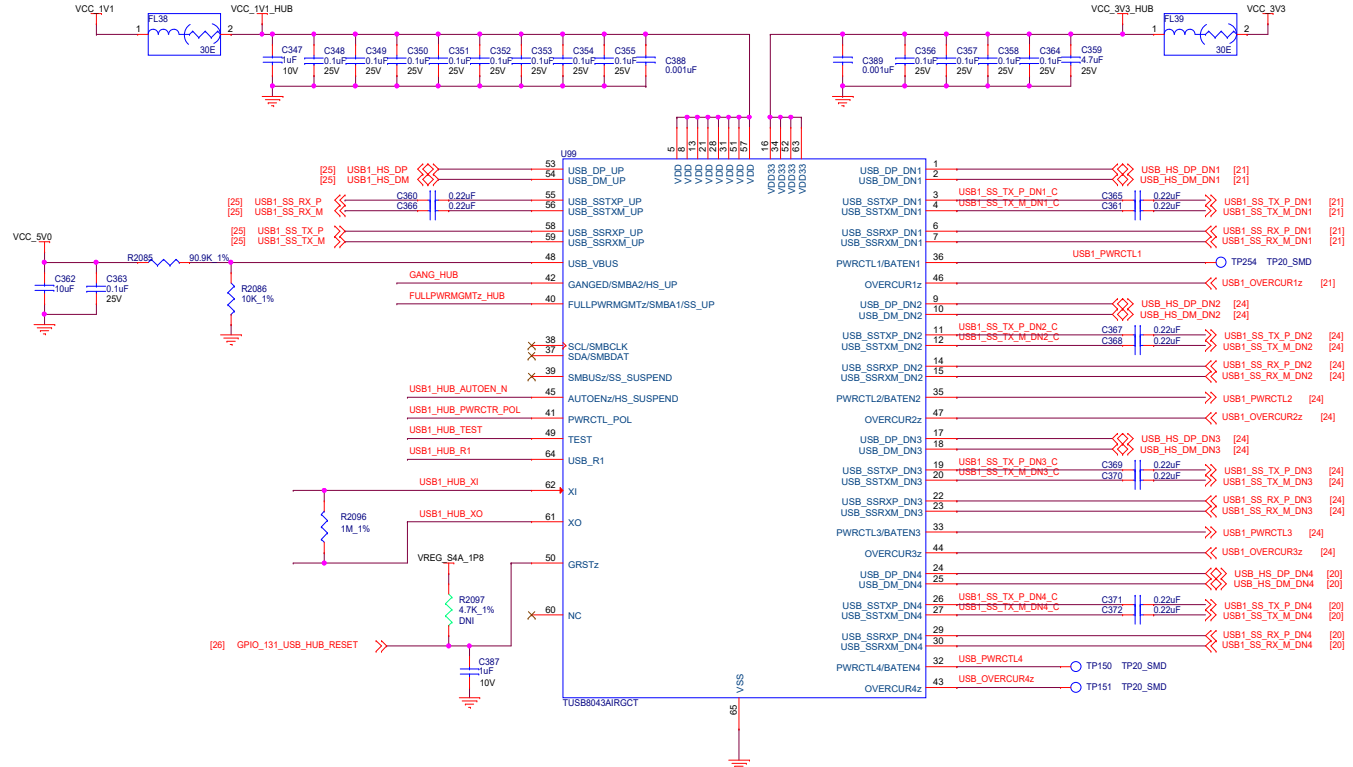

# USB HUB CONTROLLER

# ETHERNET TRANSCEIVER

# USB PORT CONTROLLER

## LEVEL TRANSATORS