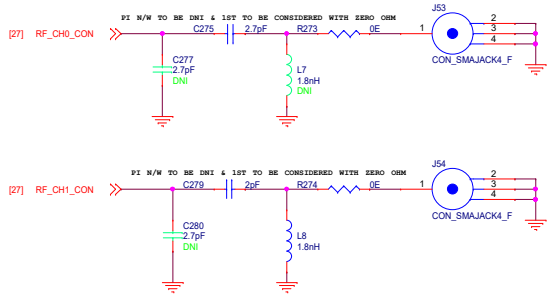

WIFI ANTENNA CONNECTORS