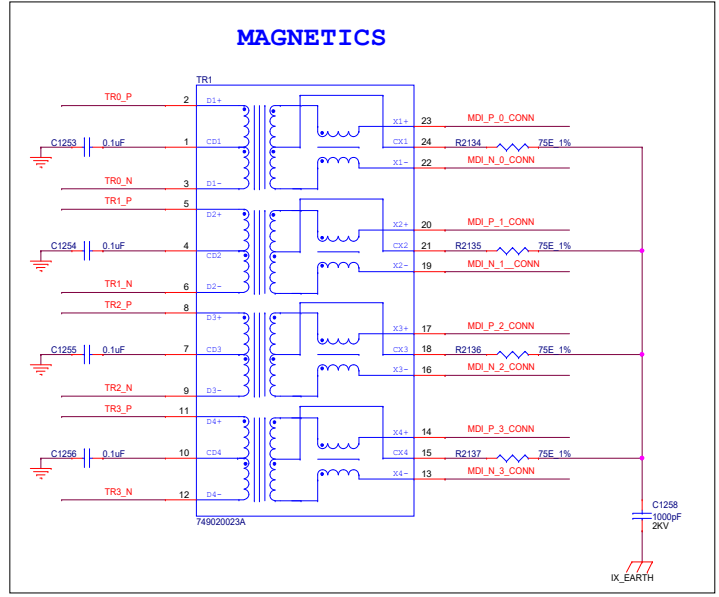

# USB HUB CONTROLLER

# ETHERNET TRANSCEIVER