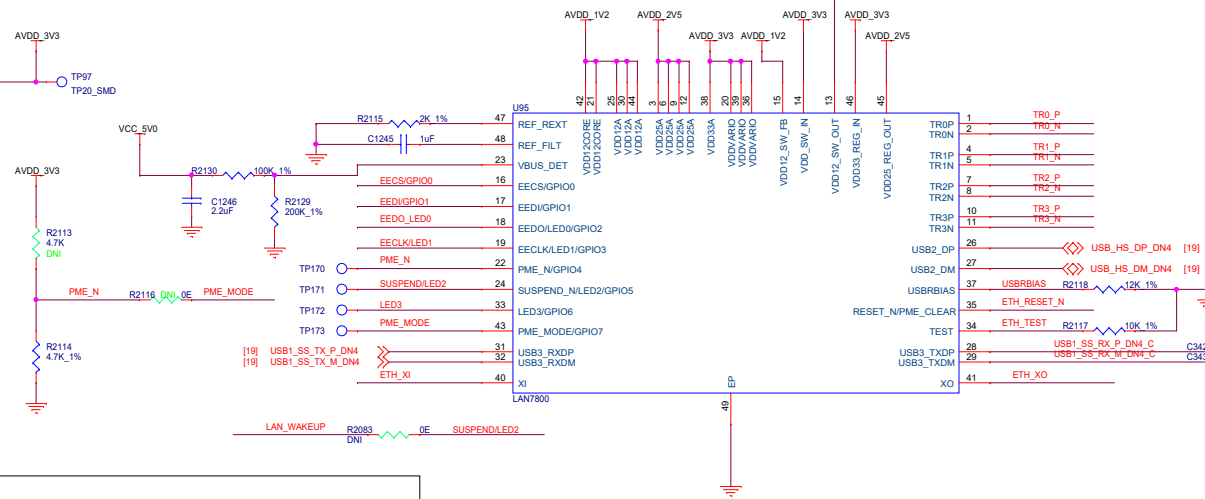

# USB HUB CONTROLLER

# ETHERNET TRANSCEIVER

# USB PORT CONTROLLER

## LEVEL TRANSATORS