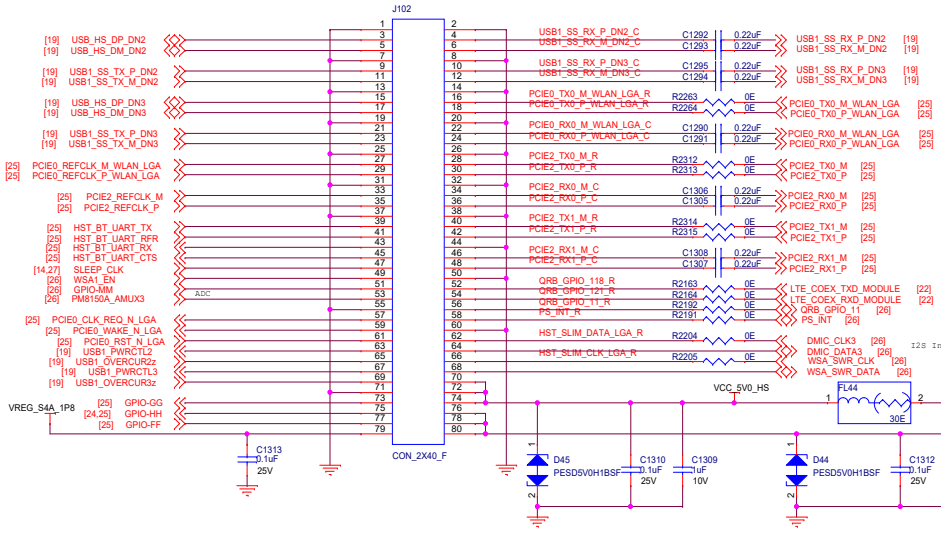

PCIE EXPANSION CONNECTOR