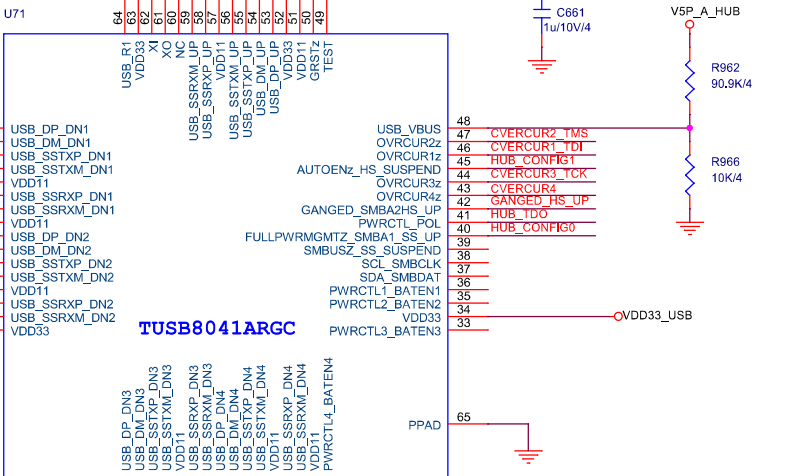

does customer need Jtag?

customer don't support power switch?