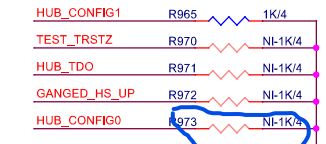

does customer need Jtag?

customer don't support power switch?