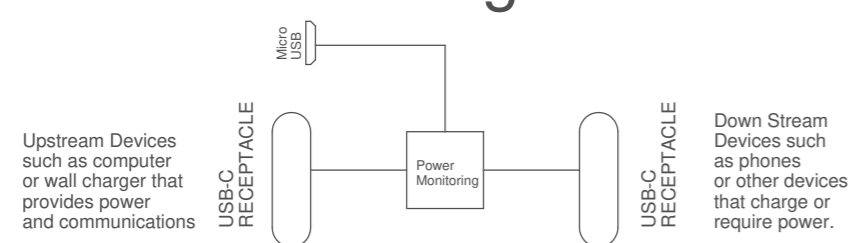

# USB C Power Monitoring

## UP Stream Devices (Computer / Charging Bricks)