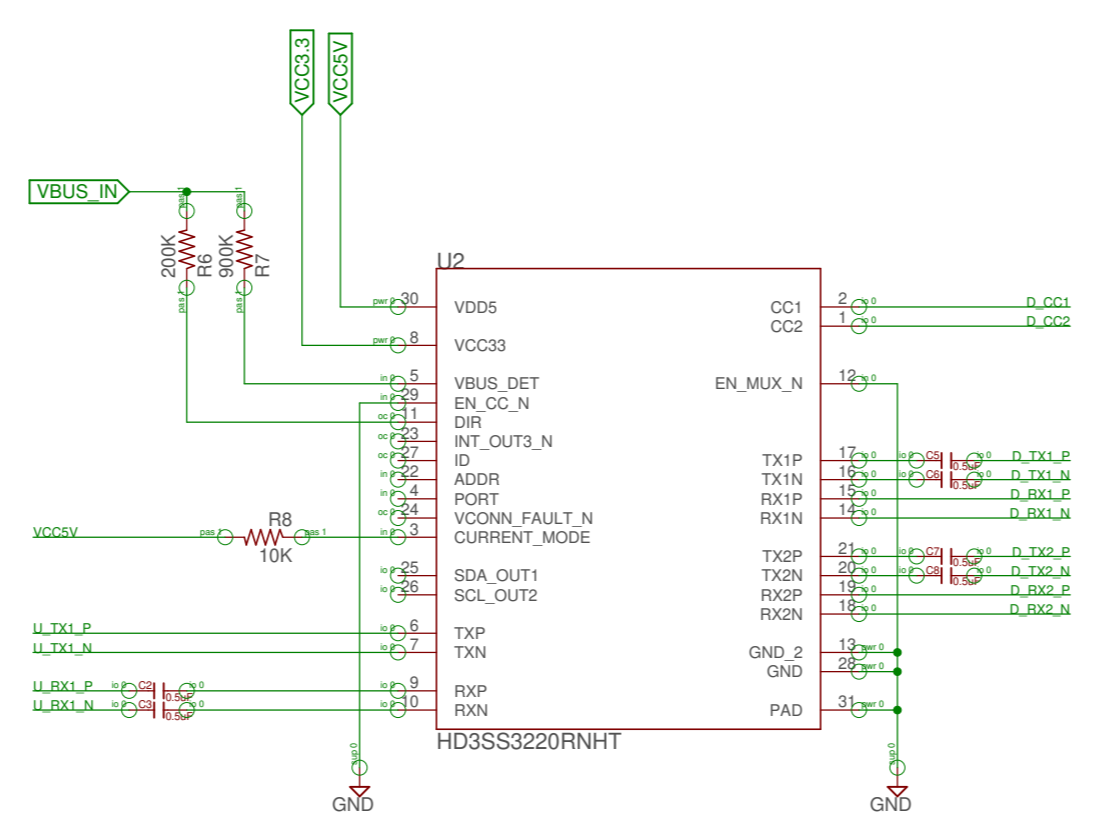

# USB C Power Monitoring

## UP Stream Devices (Computer / Charging Bricks)

## Down Stream Devices (Phones / USB C Devices)

## Power Monitor