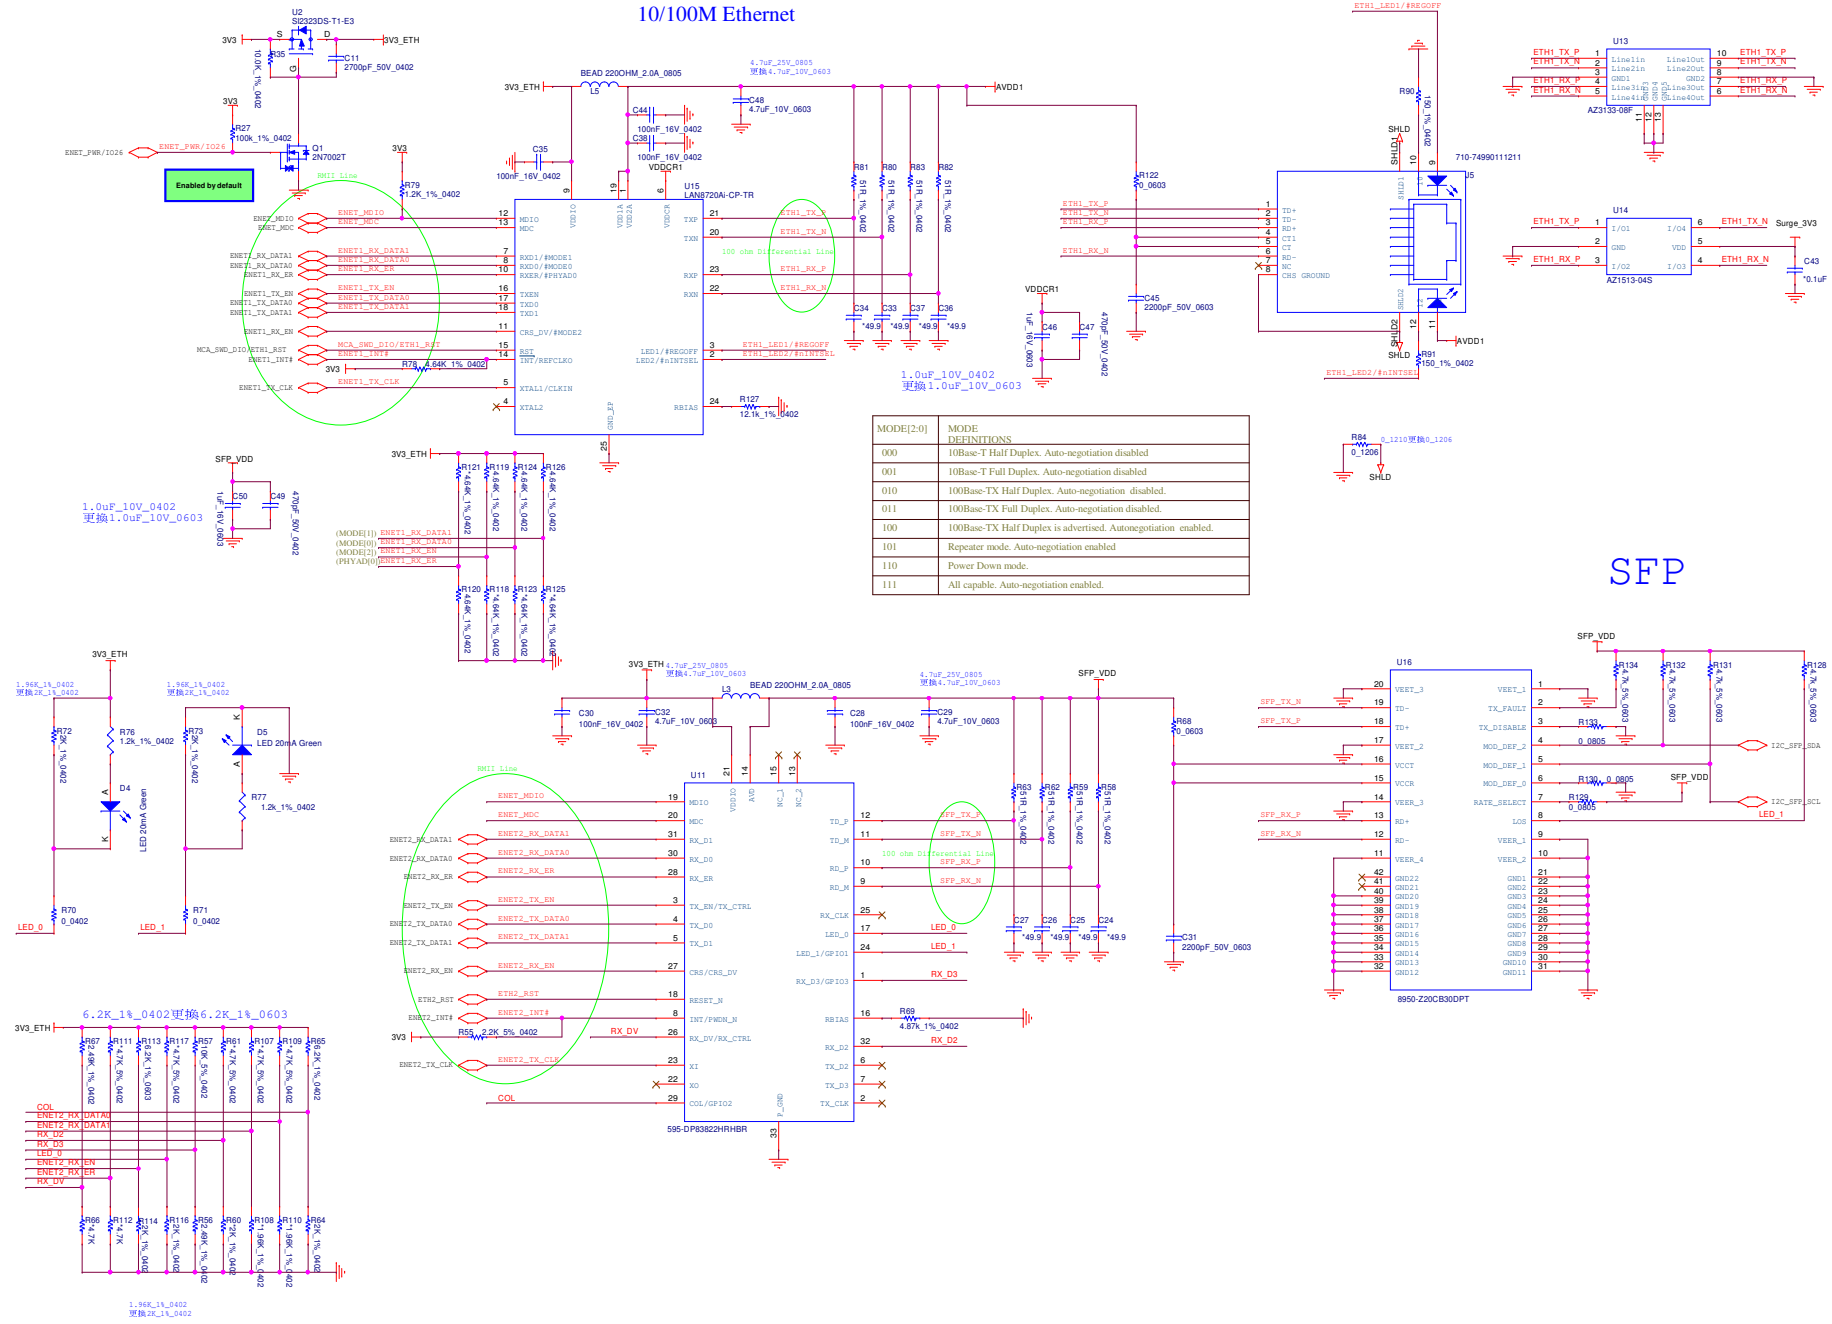

# 10/100M Ethernet

MODE[2:0]	MODE DEFINITIONS
000	10Base-T Half Duplex. Auto-negotiation disabled.
001	10Base-T Full Duplex. Auto-negotiation disabled.
010	100Base-TX Half Duplex. Auto-negotiation disabled.
011	100Base-TX Full Duplex. Auto-negotiation disabled.
100	100Base-TX Half Duplex is advertised. Autonegotiation enabled.
101	Repeater mode. Auto-negotiation enabled.
110	Power Down mode.
111	All capable. Auto-negotiation enabled.

SFP

Enabled by default

1.0uF\_10V\_0402  
更換1.0uF\_10V\_0603

6.2K\_1%\_0402更換6.2K\_1%\_0603

1.96K\_1%\_0402  
更換1.96K\_1%\_0603