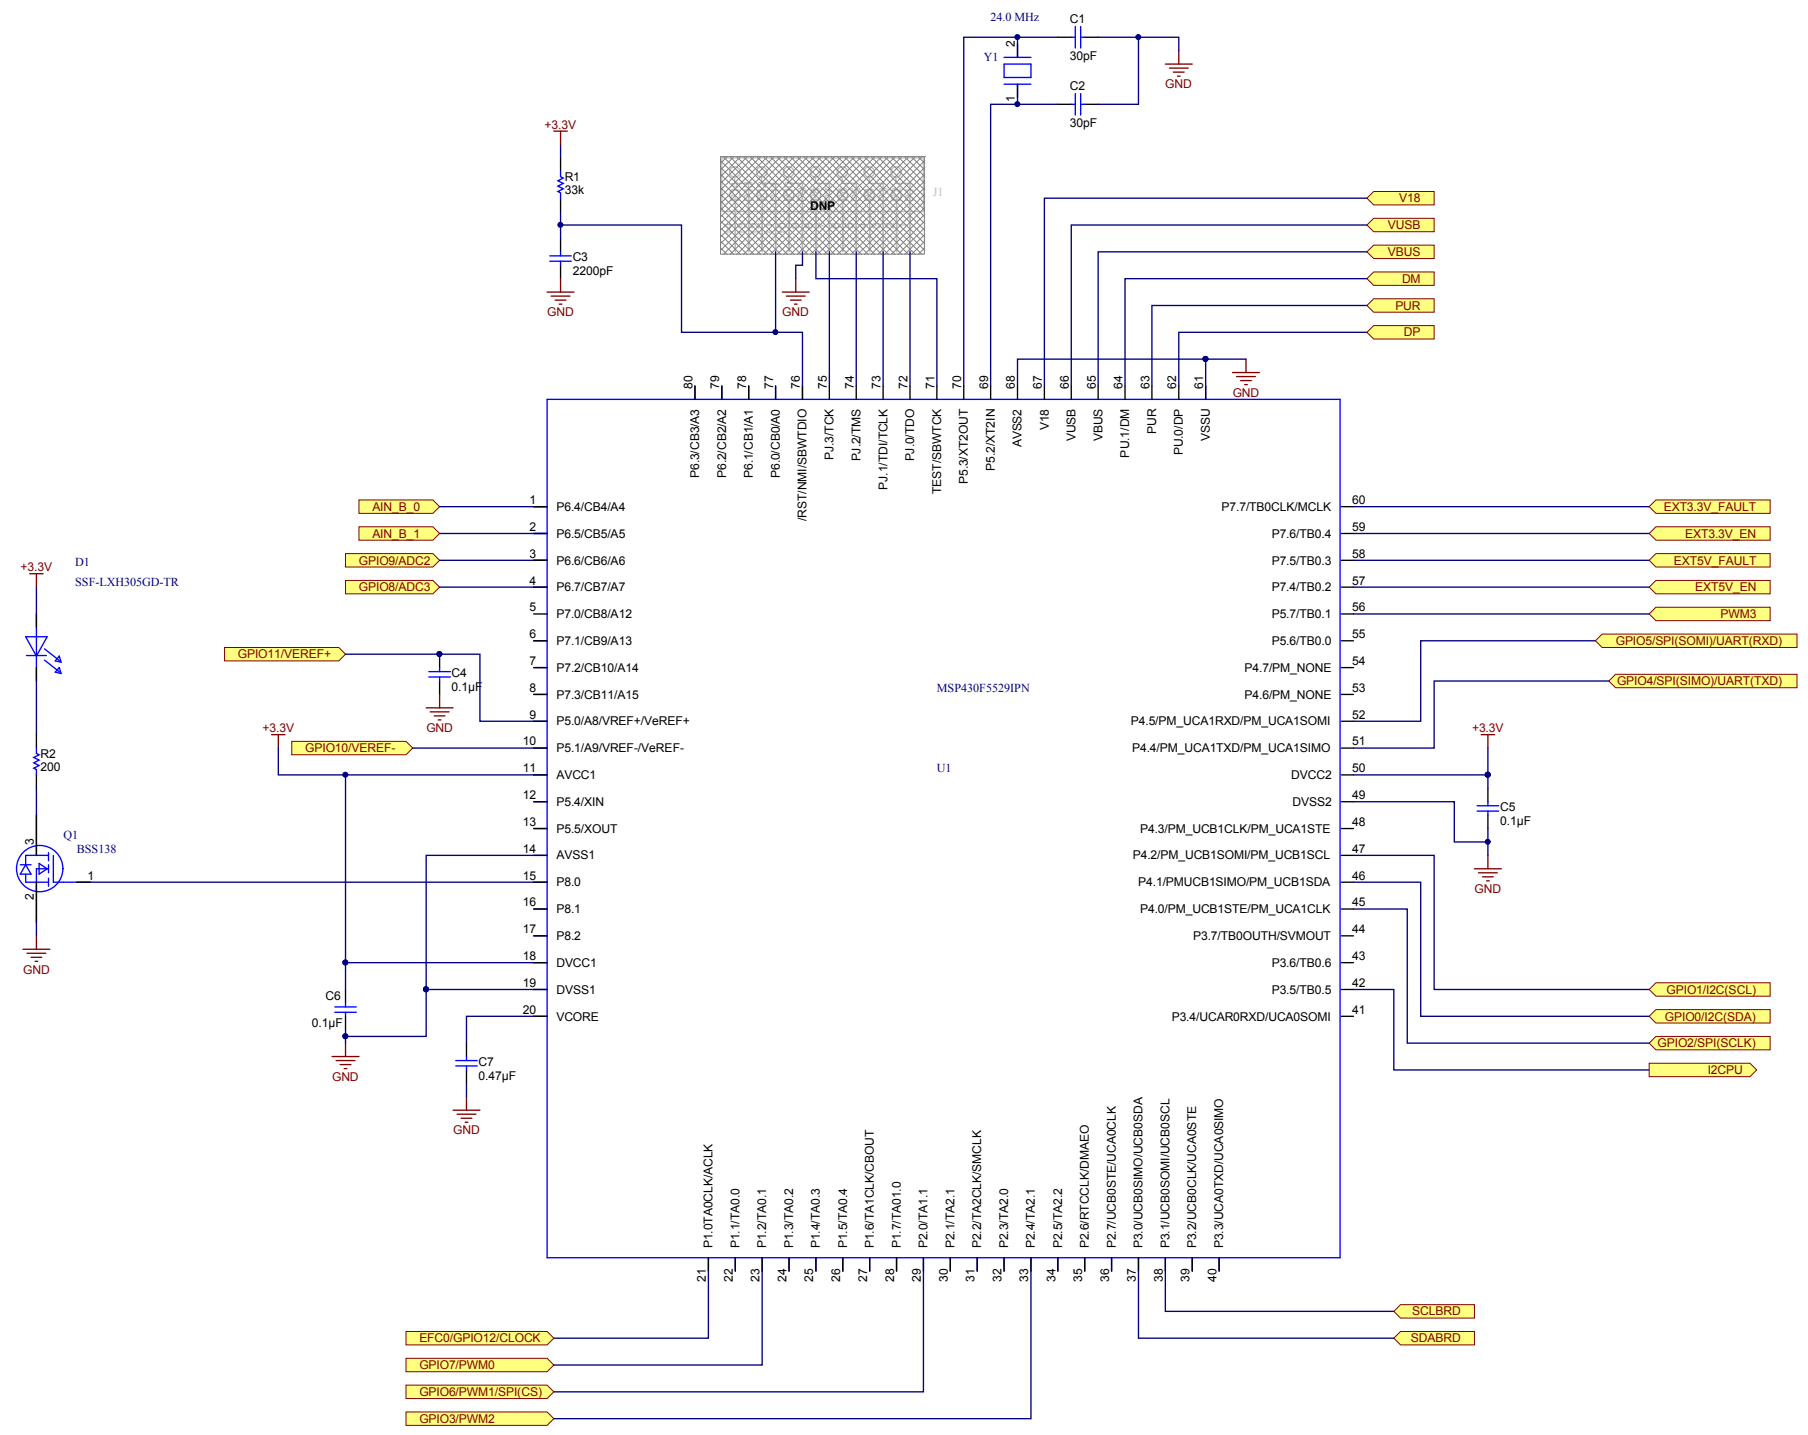

Title			HPA665EVAL		
Size	Number	Revision			
C	USB2ANY_EVAL	C			
Date:	4/23/2012	Sheet	2 of 2		
File:	H:\My Documents\1.SHEET2.SchDoc Drawn By: A0411947				

Title		
HPA665EVAL		
Size	Number	Revision
C	HPA665EVAL	C
Date:	4/23/2012	Sheet 1 of 2
File:	H:\My Documents\1.MSP430F5529.SCH	
	Drawn By:	A0411947