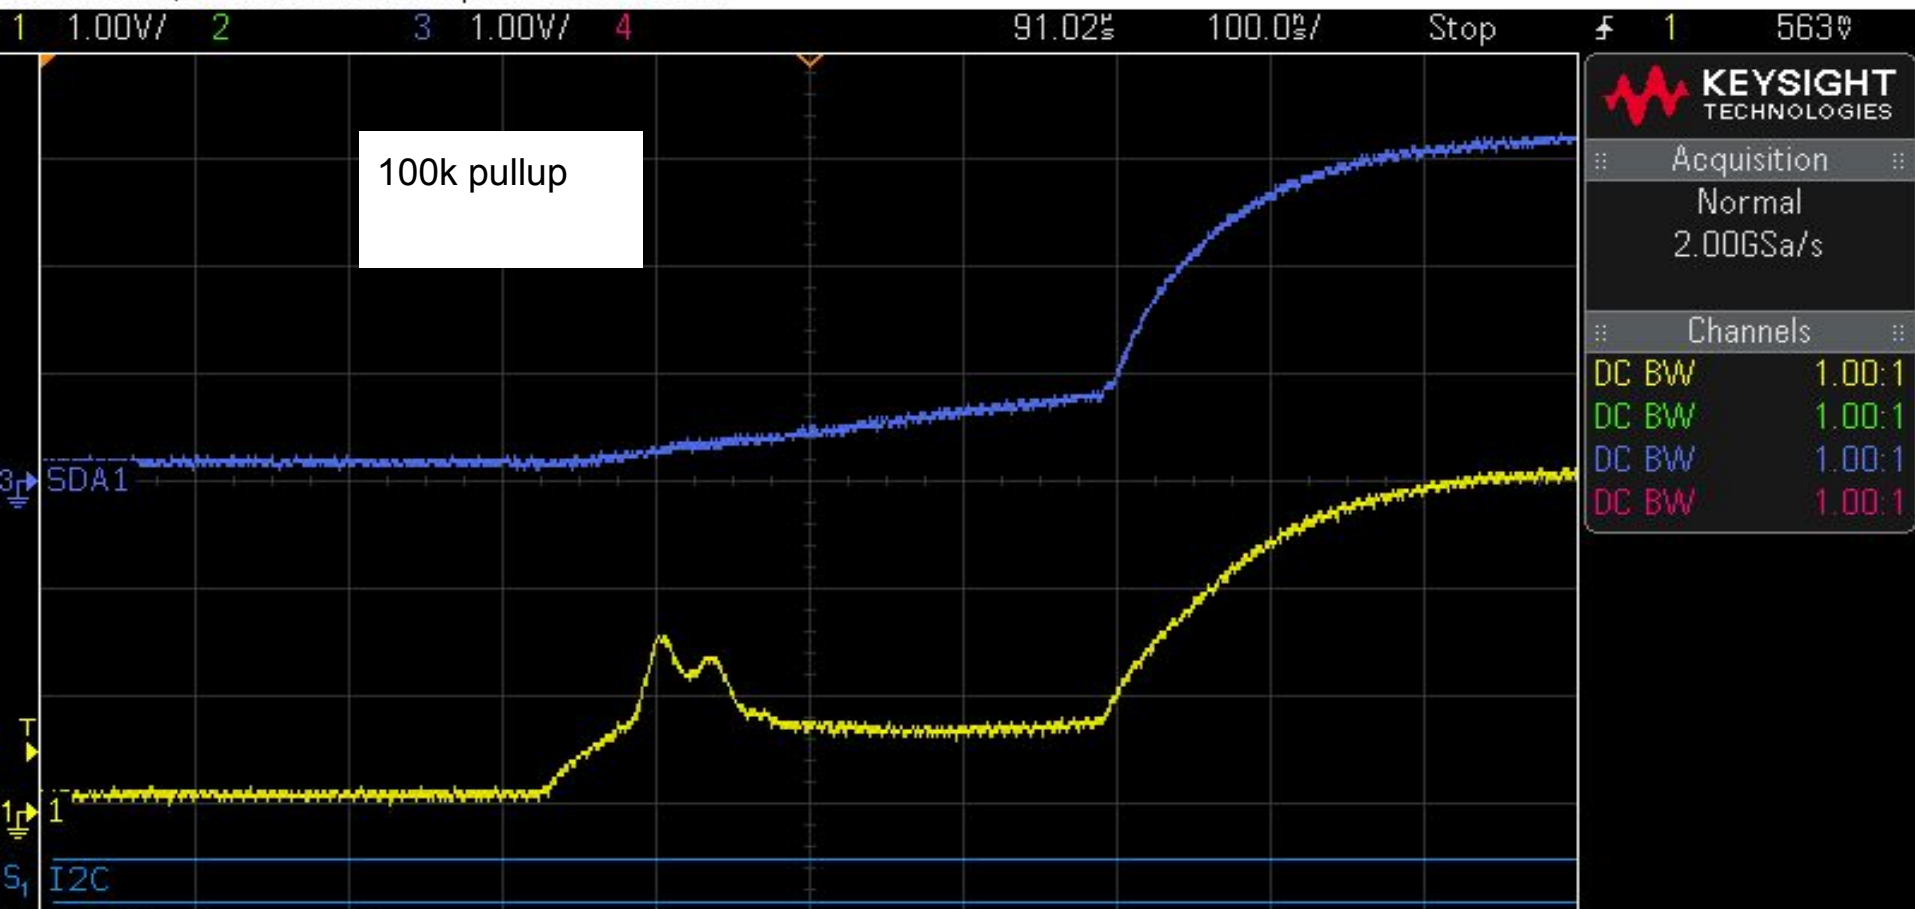

KEYSIGHT TECHNOLOGIES

Acquisition
Normal
1.00GSa/s

Channels

DC BW	1.00:1
DC BW	1.00:1
DC BW	1.00:1
DC BW	1.00:1

Cursors Menu

Mode Off

To turn on cursors, press the [Cursors] key on the front panel.

Save to file = scope_90