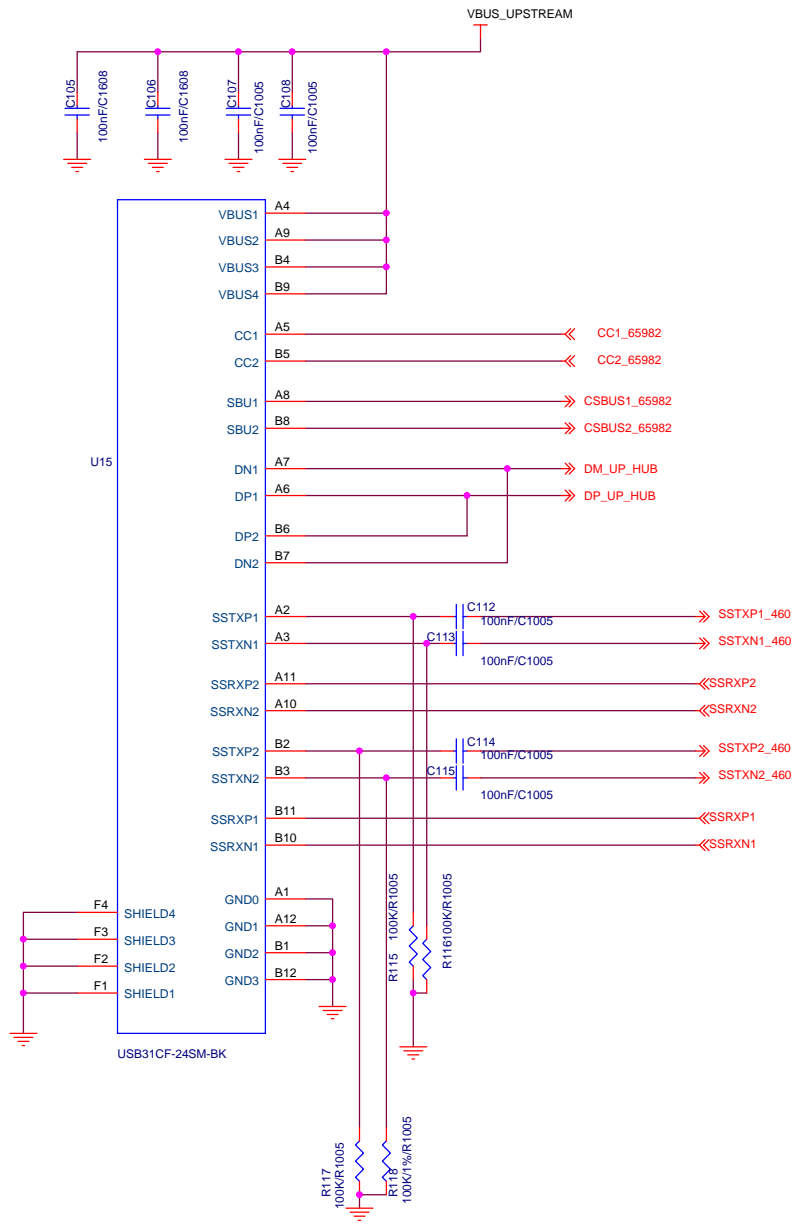

1st Video input

USB-C Video In, Alt Mux
VIDEO BOARD - 4/13

		WISEJSET (www.wise-jet.com) Designed by JC JUNG	
Sheet Title USB-C Video In, Alt Mux			
Size A3	Project Title VIDEO_SPK_PROTO		Rev 0.1
Date:		Sheet 4 of 13	

HUB PORT OPTION
설정용

1:2 Hub (USB 3.0 & USB 2.0)
VIDEO BOARD - 12/13

		WISEJSET (www.wise-jet.com) Designed by JC JUNG	
Sheet Title			
1:2 Hub			
Size	Project Title		Rev
A3	VIDEO_SPK_PROTO		0.1
Date:	Sheet	12	of 13