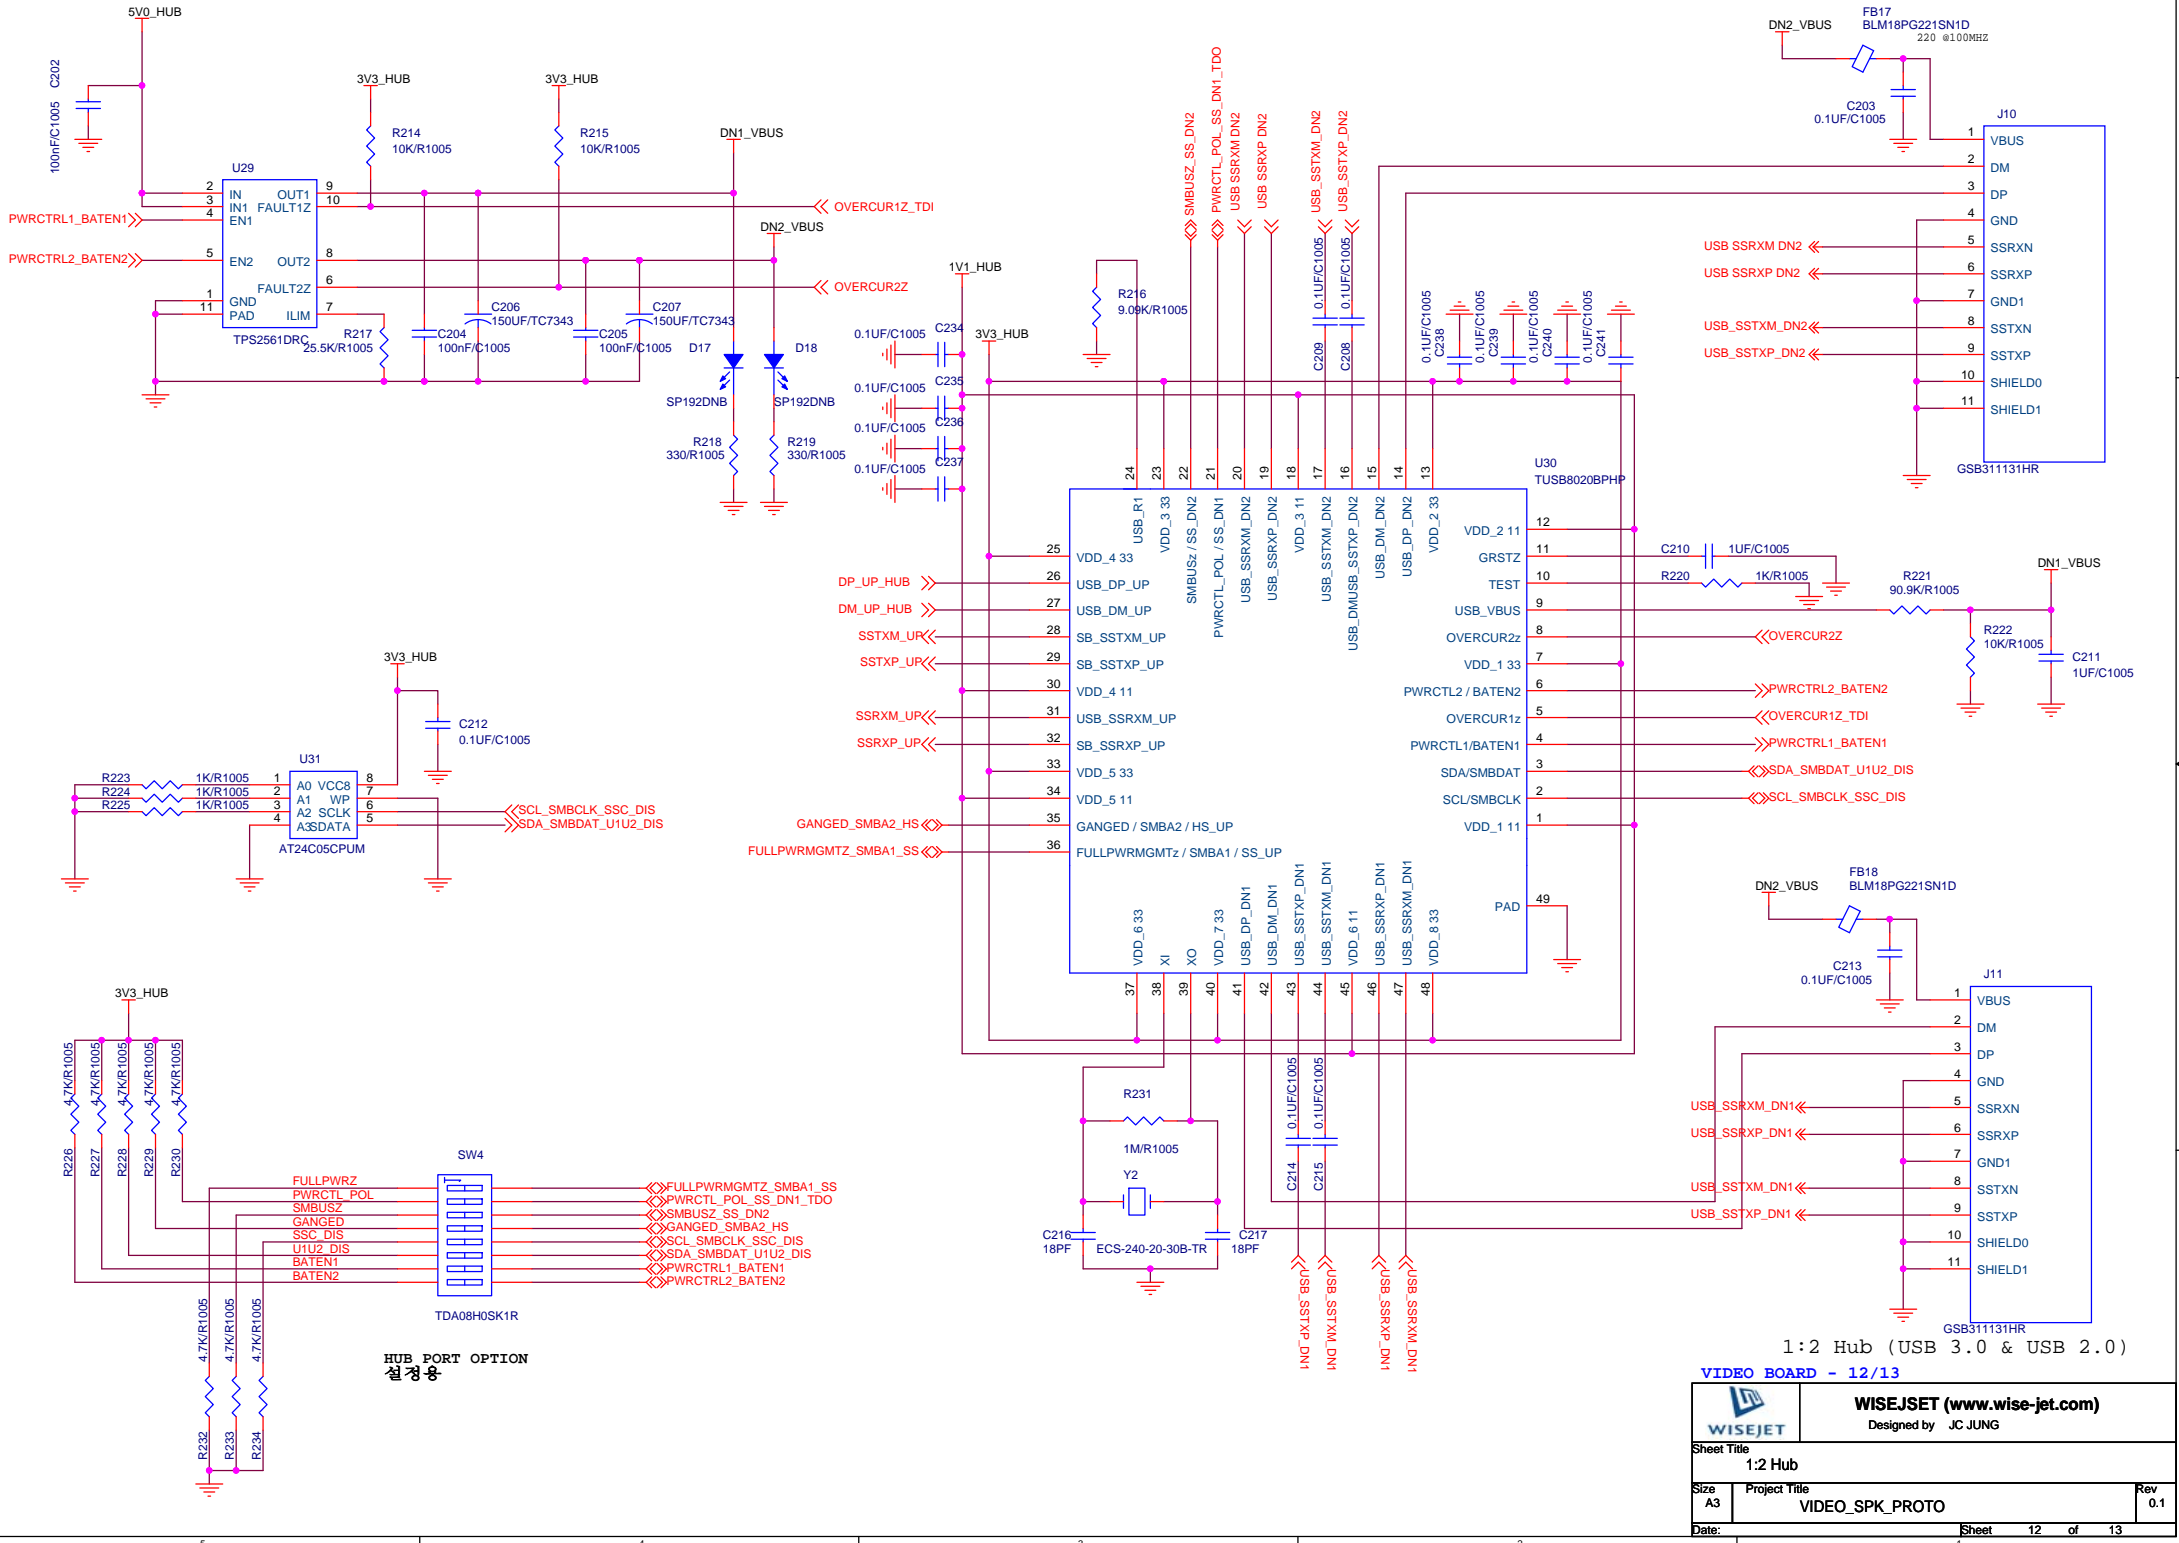

1st Video input

USB-C Video In, Alt Mux
VIDEO BOARD - 4/13

		WISEJSET (www.wise-jet.com) Designed by JC JUNG	
Sheet Title USB-C Video In, Alt Mux			
Size A3	Project Title VIDEO_SPK_PROTO		Rev 0.1
Date:		Sheet 4 of 13	

HUB PORT OPTION
설정용

1:2 Hub (USB 3.0 & USB 2.0)
VIDEO BOARD - 12/13

		WISEJSET (www.wise-jet.com) Designed by JC JUNG	
Sheet Title			
1:2 Hub			
Size	Project Title		Rev
A3	VIDEO_SPK_PROTO		0.1
Date:	Sheet	12	of 13