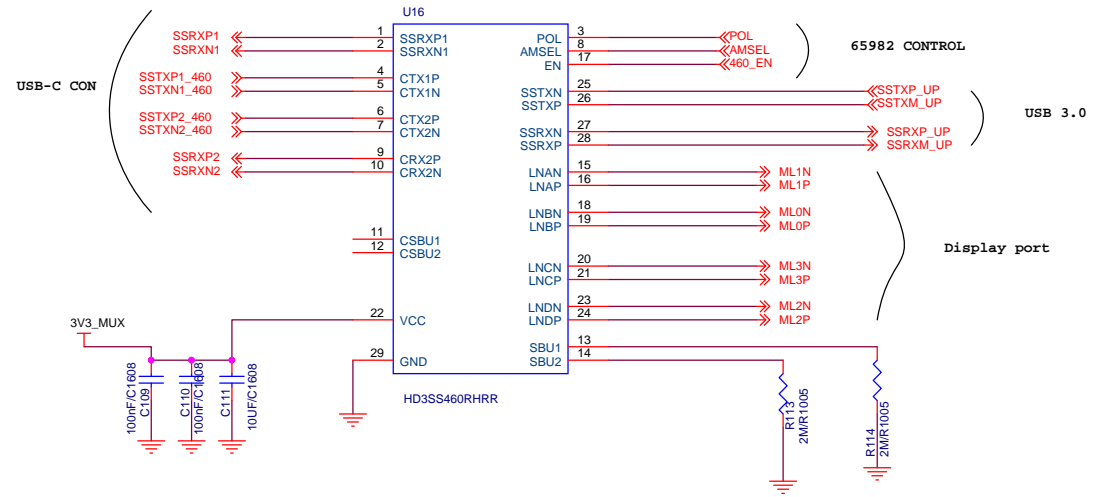

1st Video input

USB-C Video In, Alt Mux
VIDEO BOARD - 4/13

		WISEJSET (www.wise-jet.com) Designed by JC JUNG	
Sheet Title USB-C Video In, Alt Mux			
Size A3	Project Title VIDEO_SPK_PROTO		Rev 0.1
Date:		Sheet 4 of 13	

HUB PORT OPTION
설정용

1:2 Hub (USB 3.0 & USB 2.0)
VIDEO BOARD - 12/13

		WISEJSET (www.wise-jet.com) Designed by JC JUNG	
Sheet Title			
1:2 Hub			
Size	Project Title		Rev
A3	VIDEO_SPK_PROTO		0.1
Date:	Sheet	12	of 13