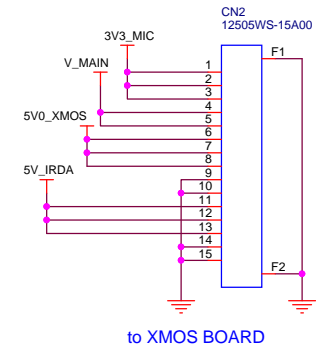

1st Video input

USB-C Video In, Alt Mux
VIDEO BOARD - 4/13

		WISEJSET (www.wise-jet.com) Designed by JC JUNG	
Sheet Title USB-C Video In, Alt Mux			
Size A3	Project Title VIDEO_SPK_PROTO		Rev 0.1
Date:		Sheet 4 of 13	

HUB PORT OPTION
설정용

1:2 Hub (USB 3.0 & USB 2.0)
VIDEO BOARD - 12/13

		WISEJSET (www.wise-jet.com) Designed by JC JUNG	
Sheet Title			
1:2 Hub			
Size	Project Title		Rev
A3	VIDEO_SPK_PROTO		0.1
Date:	Sheet	12	of 13