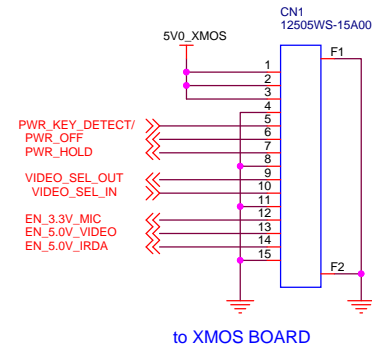

1st Video input

USB-C Video In, Alt Mux
VIDEO BOARD - 4/13

		WISEJSET (www.wise-jet.com) Designed by JC JUNG	
Sheet Title USB-C Video In, Alt Mux			
Size A3	Project Title VIDEO_SPK_PROTO		Rev 0.1
Date:		Sheet 4 of 13	

HUB PORT OPTION
설정용

1:2 Hub (USB 3.0 & USB 2.0)
VIDEO BOARD - 12/13

		WISEJSET (www.wise-jet.com) Designed by JC JUNG	
Sheet Title			
1:2 Hub			
Size	Project Title		Rev
A3	VIDEO_SPK_PROTO		0.1
Date:	Sheet	12	of 13