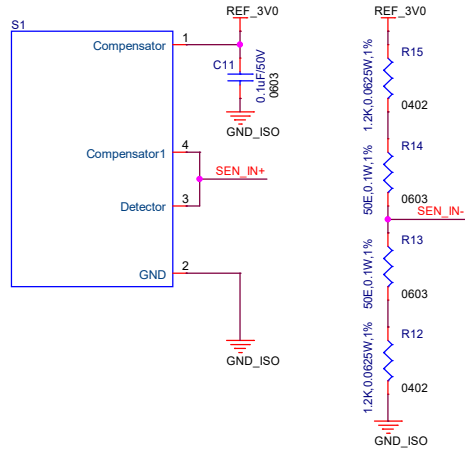

HYDROGEN SENSOR

4-20mA TRANSMITTER

INSTRUMENTATION AMPLIFIER

LDO FOR SENSOR

CONNECTOR