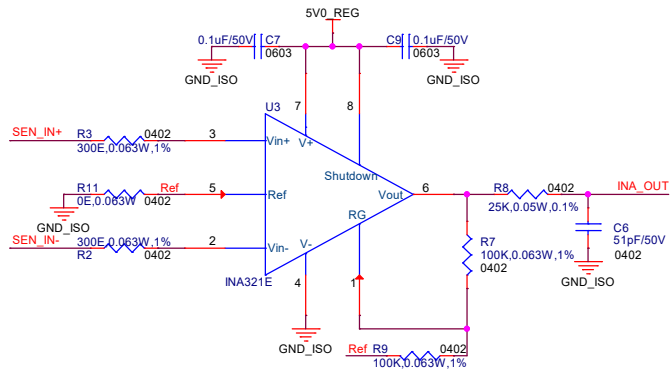

HYDROGEN SENSOR

4-20mA TRANSMITTER

INSTRUMENTATION AMPLIFIER

LDO FOR SENSOR

CONNECTOR