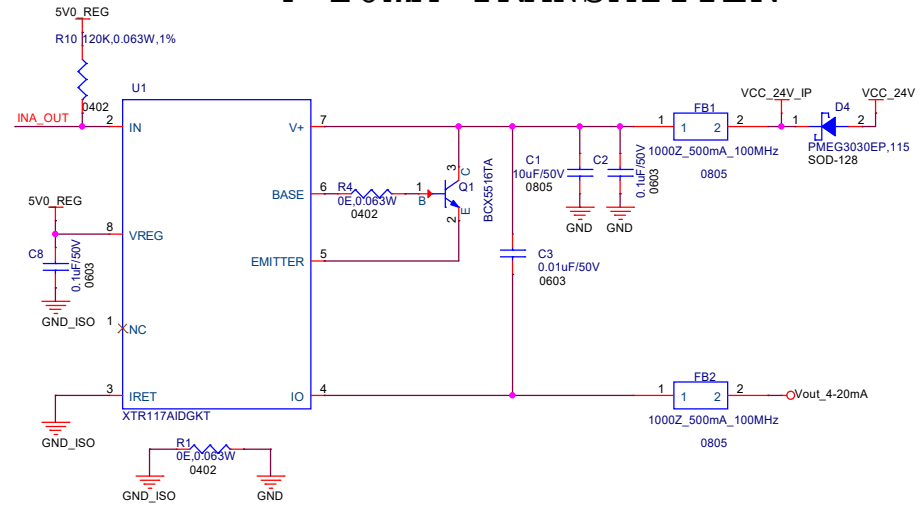

HYDROGEN SENSOR

4-20mA TRANSMITTER

INSTRUMENTATION AMPLIFIER

LDO FOR SENSOR

CONNECTOR