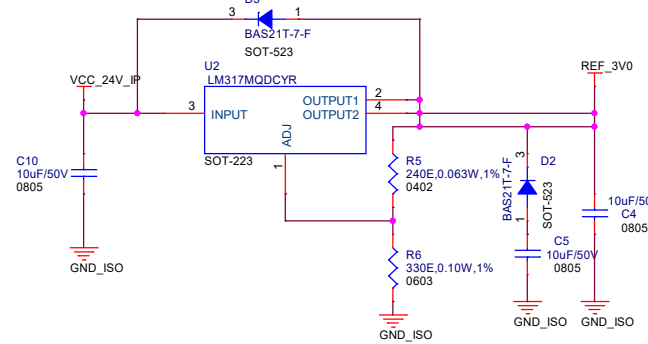

HYDROGEN SENSOR

4-20mA TRANSMITTER

INSTRUMENTATION AMPLIFIER

LDO FOR SENSOR

CONNECTOR