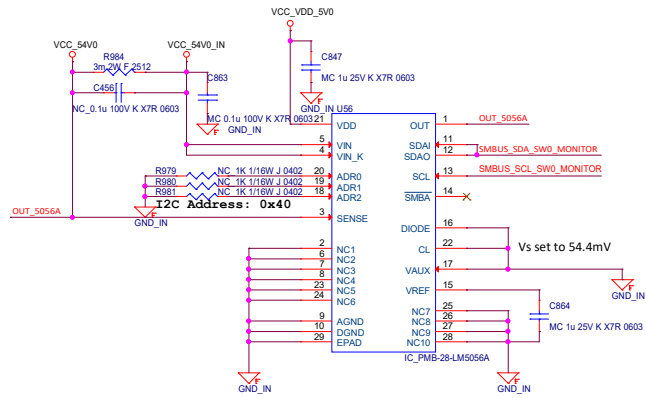

Maximum current: 54V/11.12A

DELTA NETWORKS, INC.

Title			04 54V current monitor
Size	Document Number	Rev	
C	1ADSS-0XXXXX	0.4	
Date:	Friday, September 21, 2018	Sheet	4 of 4