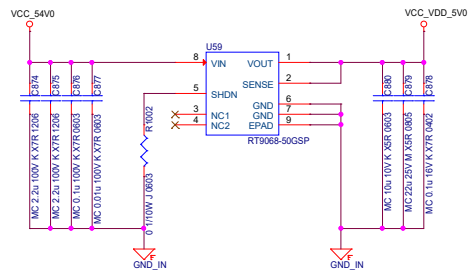

Maximum current: 54V/11.12A

DELTA NETWORKS, INC.

Title			04 54V current monitor
Size	Document Number	Rev	
C	1ADSS-0XXXXX	0.4	
Date:	Friday, September 21, 2018	Sheet	4 of 4