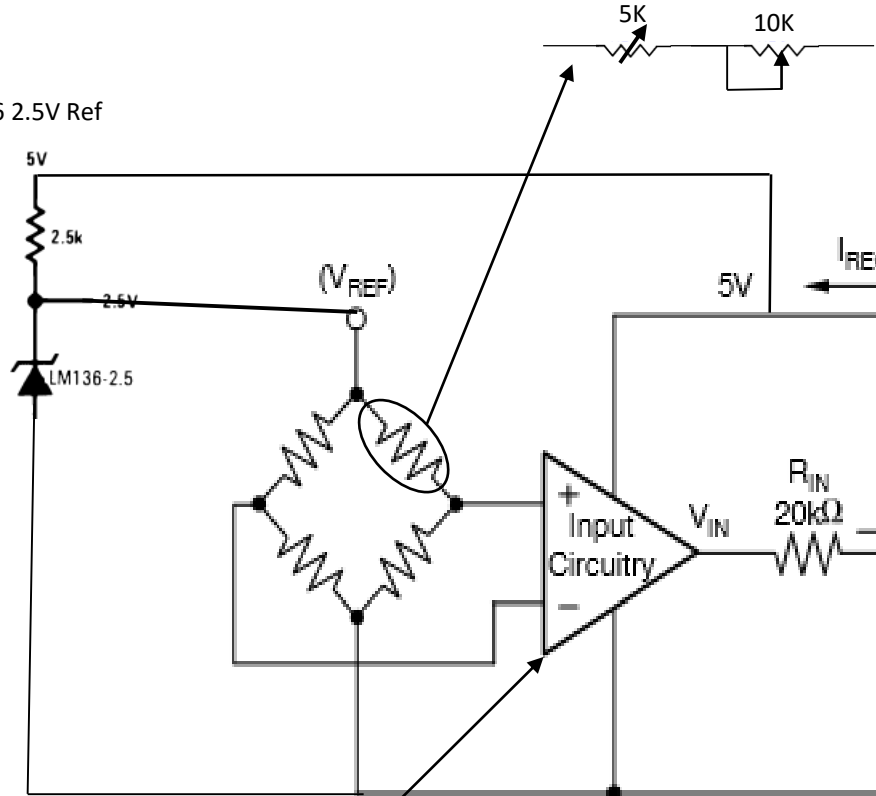

Replaced with 5K Pot attached with valve and a series trim pot value 10K for Zero adjustment

LM136 2.5V Ref

LM324 Cost effective

10K TrimPot for Span Adjustment