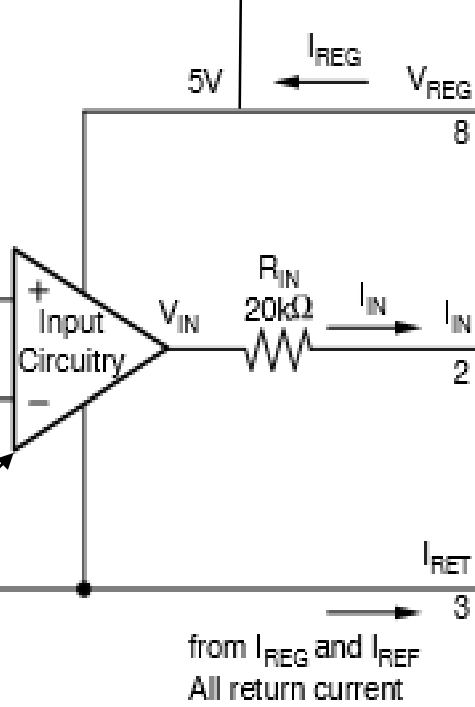

Replaced with 5K Pot attached with valve and a series trim pot value 10K for Zero adjustment

LM136 2.5V Ref

LM324 Cost effective

10K TrimPot for Span Adjustment