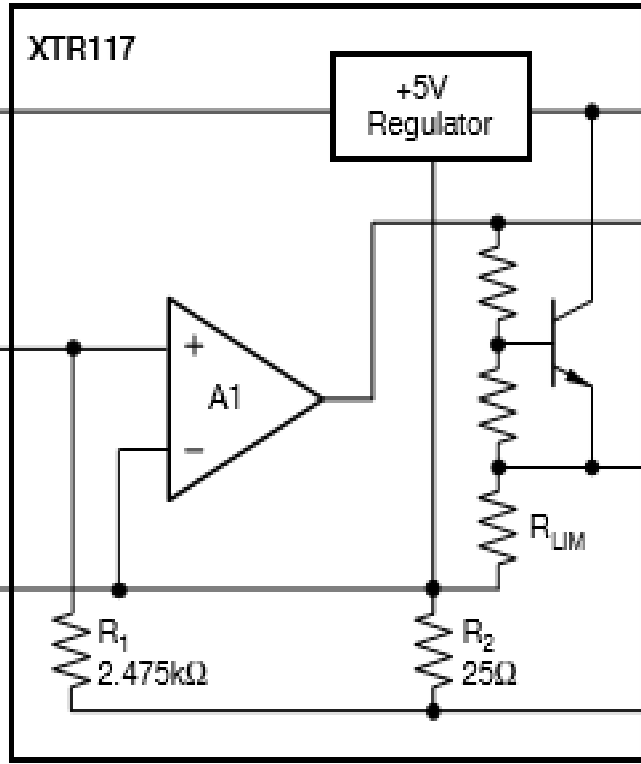

Replaced with 5K Pot attached with valve and a series trim pot value 10K for Zero adjustment

LM136 2.5V Ref

LM324 Cost effective

10K TrimPot for Span Adjustment