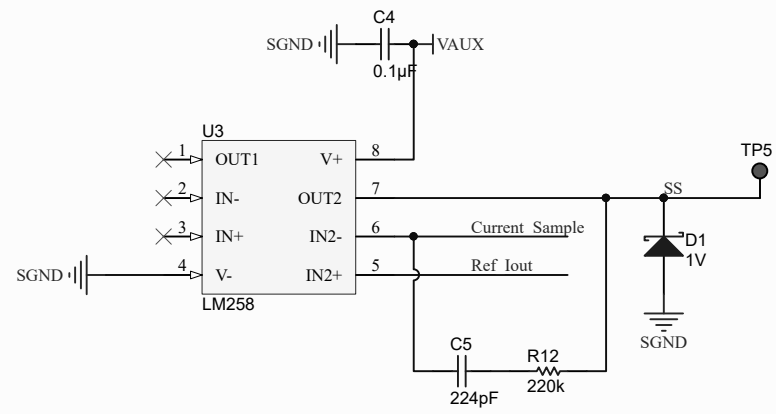

Input 36VDC

Battery 28VDC

Title		
Size	Number	Revision
A4		
Date:	2025/1/14	Sheet of
File:	C:\Users\...\CC mode test.SchDoc	Drawn By: