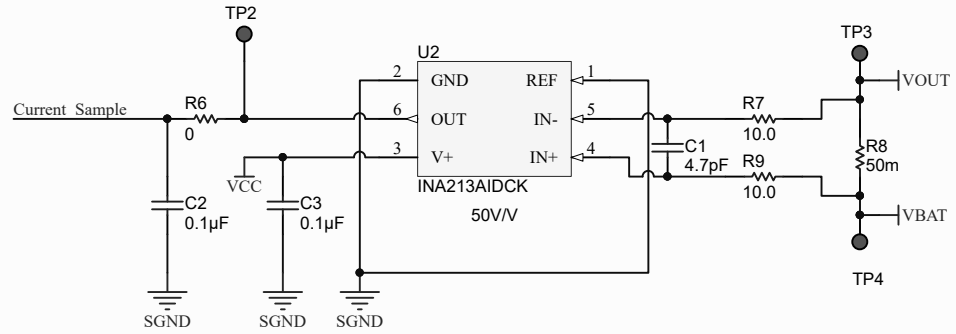

Input 36VDC

Battery 28VDC

Title		
Size	Number	Revision
A4		
Date:	2025/1/14	Sheet of
File:	C:\Users\...\CC mode test.SchDoc	Drawn By: