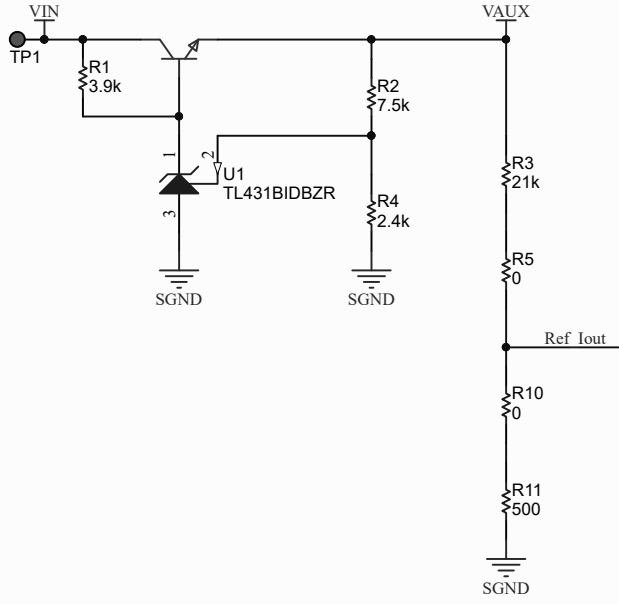

Input 36VDC

Battery 28VDC

Title		
Size	Number	Revision
A4		
Date:	2025/1/14	Sheet of
File:	C:\Users\...\CC mode test.SchDoc	Drawn By: