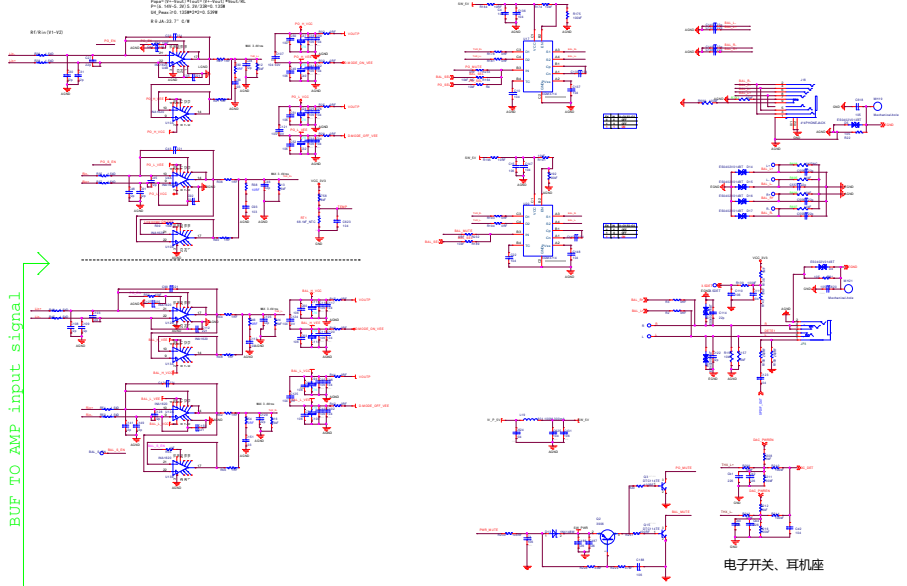

BUF TO AMP

AMP DCDC power supply

Negative voltage LDO power supply