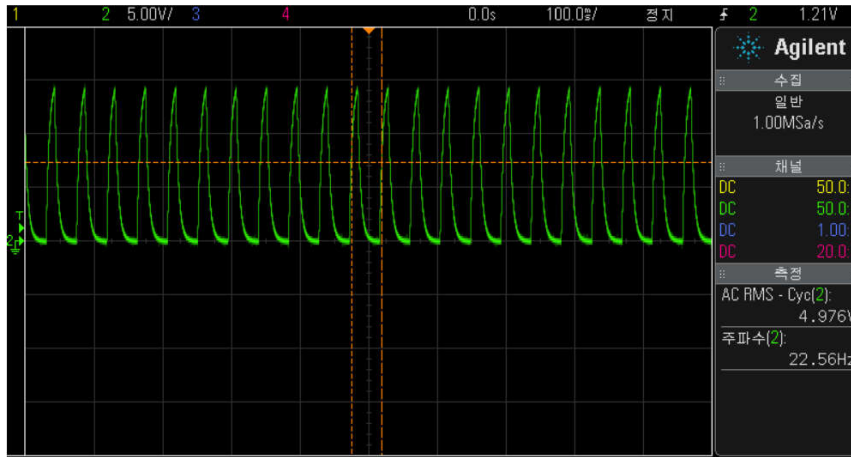

# Waveform at schematic of TP43

Normal operation

abnormal operation