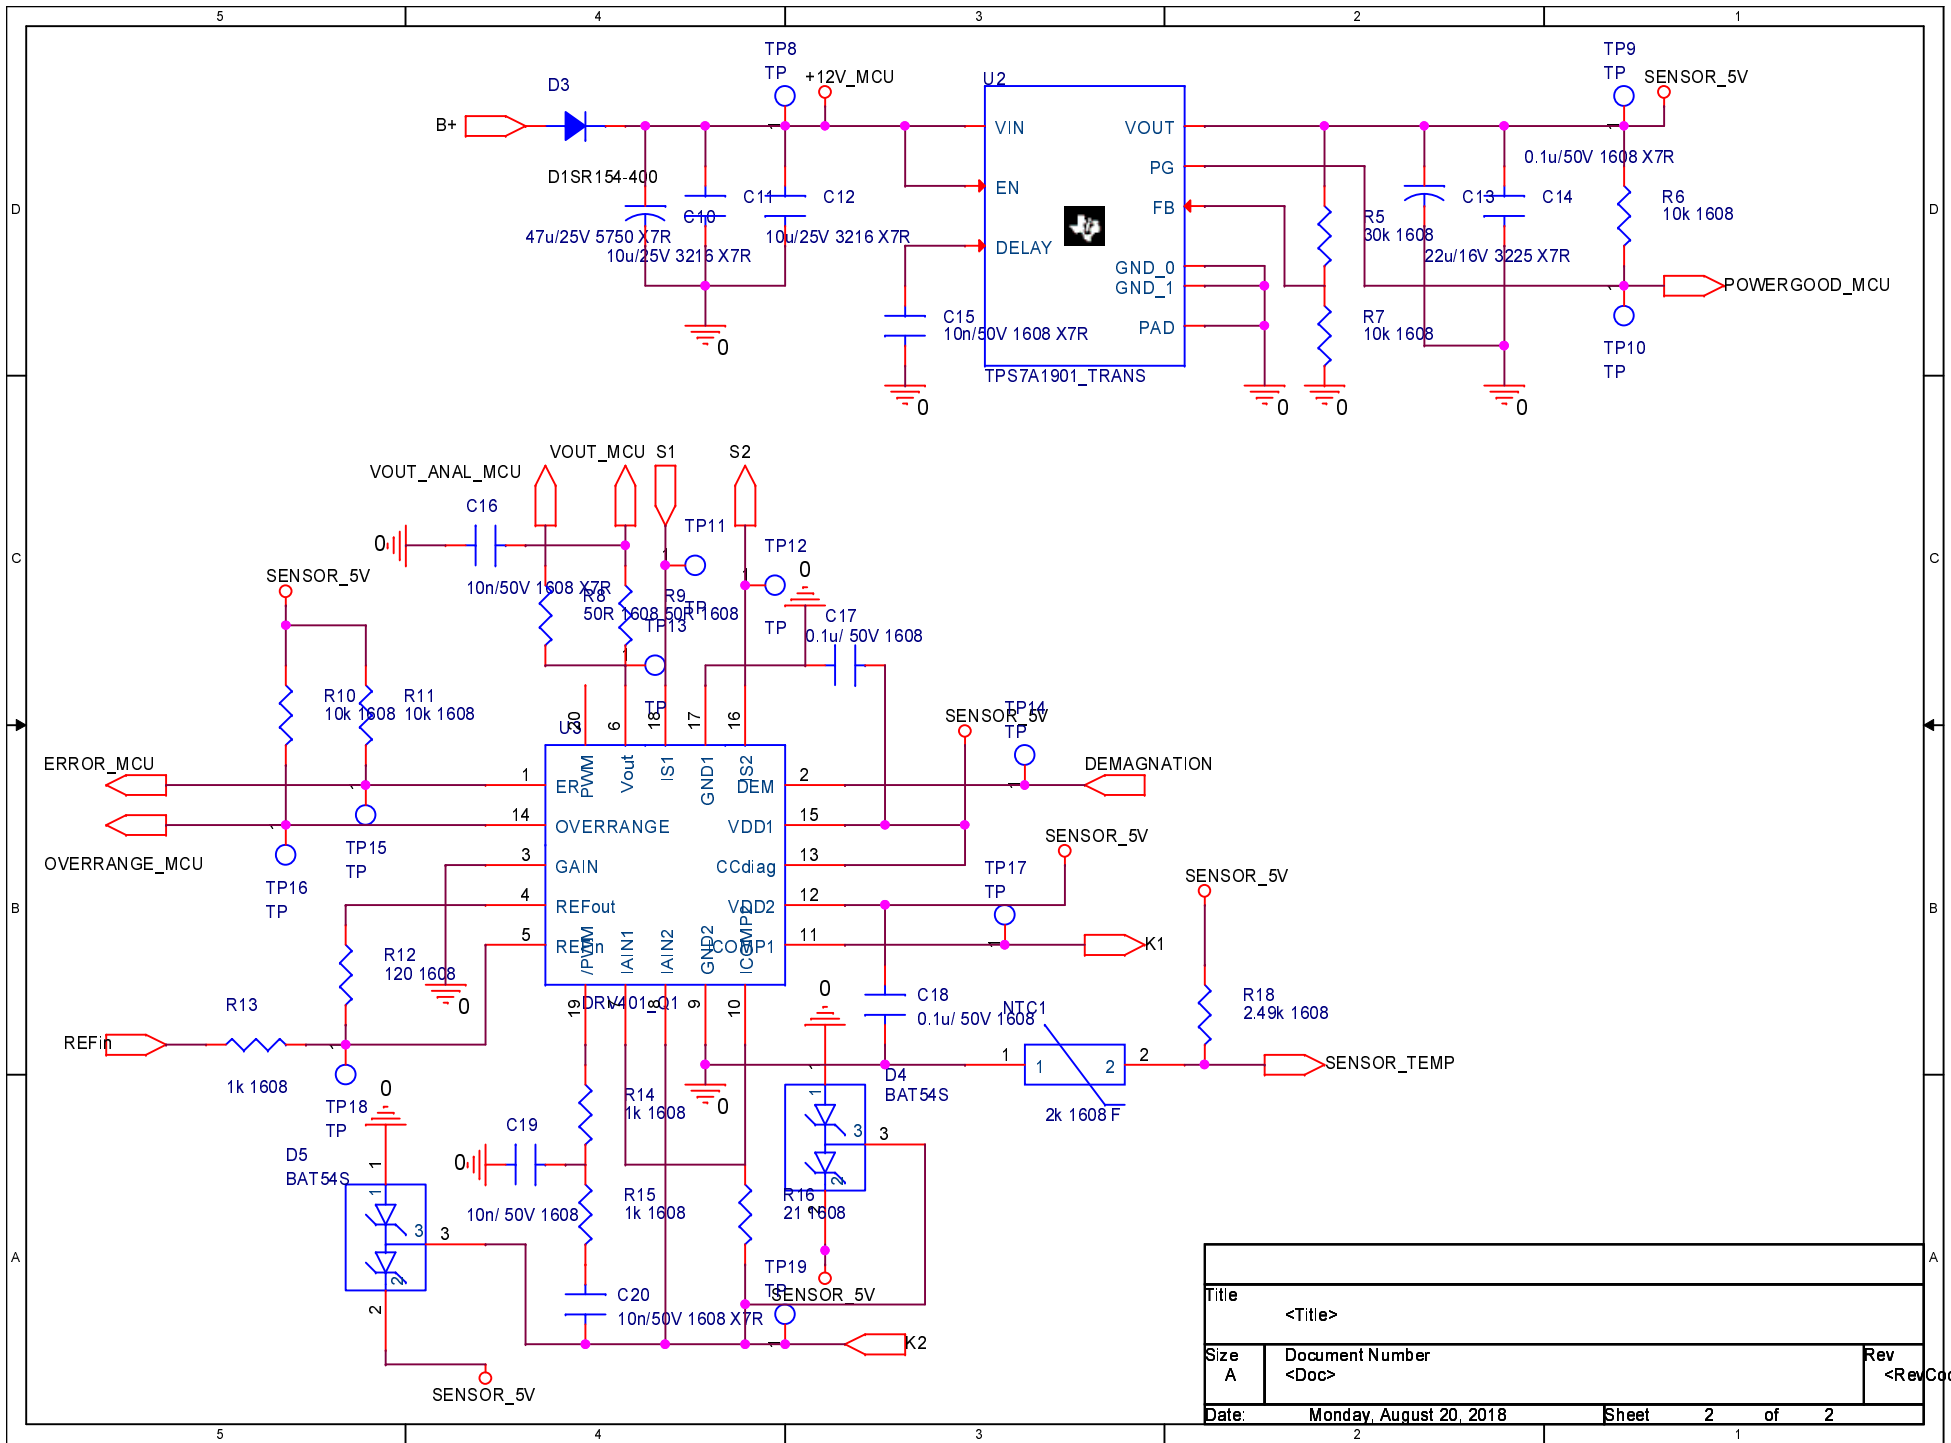

SW디버깅 커넥터 TP로 함

Main Connector

Title			<Title>
Size	Document Number	Rev	
B	<Doc>	<Rev>	
Date:	Monday, August 20, 2018	Sheet	1 of 2

Title			<Title>
Size	Document Number	Rev	
A	<Doc>	<RevCode>	
Date:	Monday, August 20, 2018	Sheet	2 of 2