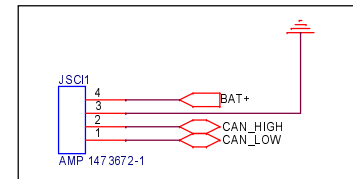

SW디버깅 커넥터 TP로 함

Main Connector

Title			<Title>
Size	Document Number	Rev	
B	<Doc>	<Rev>	
Date:	Monday, August 20, 2018	Sheet	1 of 2

Title			<Title>
Size	Document Number	Rev	
A	<Doc>	<RevCode>	
Date:	Monday, August 20, 2018	Sheet	2 of 2