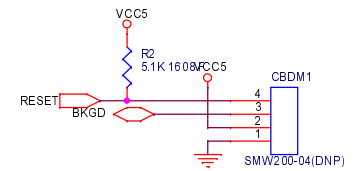

SW디버깅 커넥터 TP로 함

Main Connector

Title			<Title>
Size	Document Number	Rev	
B	<Doc>	<Rev>	
Date:	Monday, August 20, 2018	Sheet	1 of 2

Title			<Title>
Size	Document Number	Rev	
A	<Doc>	<RevCode>	
Date:	Monday, August 20, 2018	Sheet	2 of 2