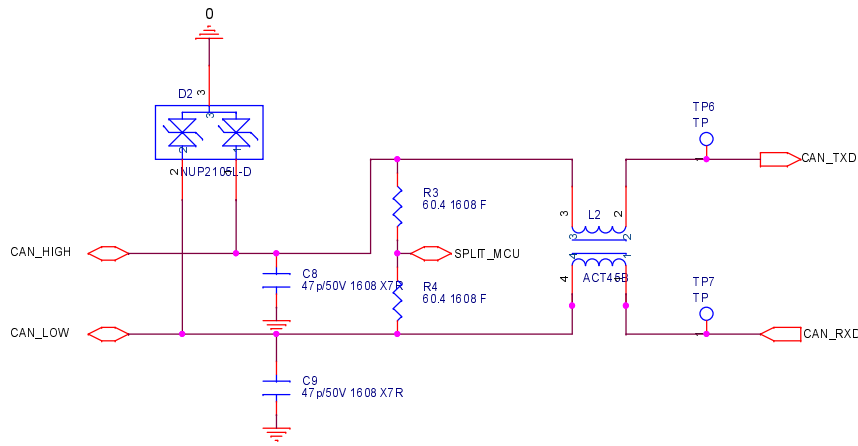

SW디버깅 커넥터 TP로 함

Main Connector

Title			<Title>
Size	Document Number	Rev	
B	<Doc>	<Rev>	
Date:	Monday, August 20, 2018	Sheet	1 of 2

Title			<Title>
Size	Document Number	Rev	
A	<Doc>	<RevCode>	
Date:	Monday, August 20, 2018	Sheet	2 of 2