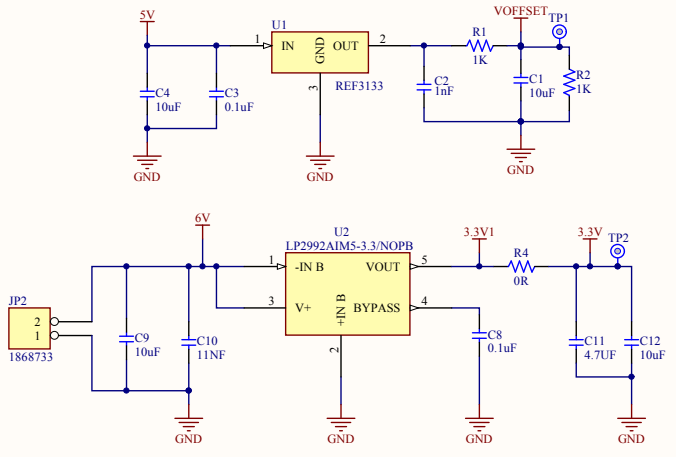

RBC CHANNEL

A1

L	ORIGINATOR	DRAWING NUMBER	REVISION:
	VD		02
DESCRIPTION			SHEET OF
CELL COUNTER_PREAMP			1 3

WBC CHANNEL

A1

L	ORIGINATOR	DRAWING NUMBER	REVISION:	
	VD		02	
DESCRIPTION			SHEET OF	
CELL_COUNTER_PREAMP			2 3	

ANALOG SUPPLY

L	ORIGINATOR	DRAWING NUMBER	REVISION:	A1
	VD		02	
DESCRIPTION			SHEET OF	
CELL COUNTER_PREAMP			3	3