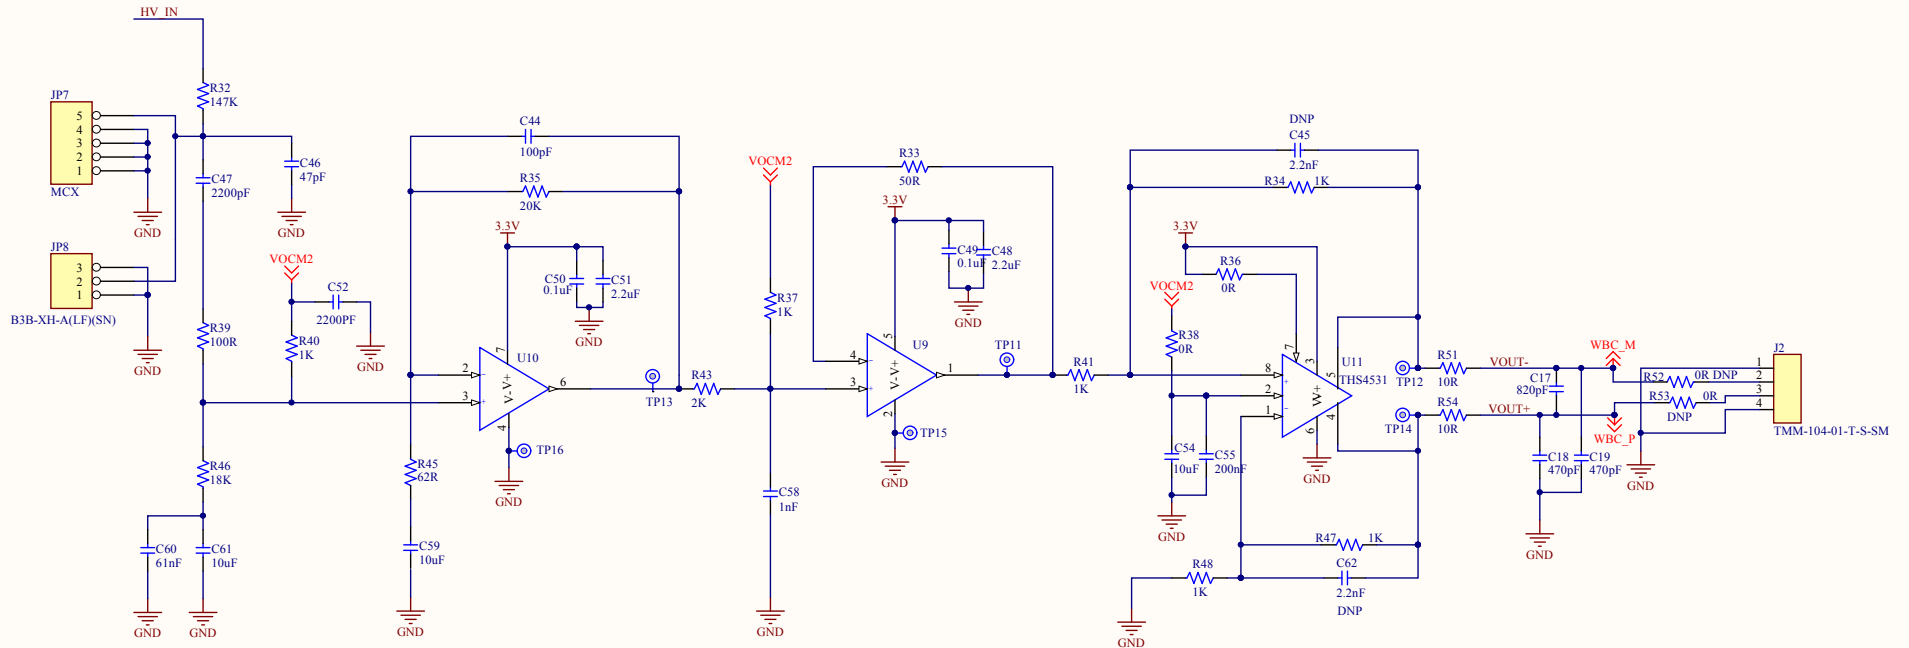

RBC CHANNEL

A1

L	ORIGINATOR	DRAWING NUMBER	REVISION:
	VD		02
DESCRIPTION			SHEET OF
CELL COUNTER_PREAMP			1 3

WBC CHANNEL

A1

L	ORIGINATOR	DRAWING NUMBER	REVISION:	
	VD		02	
DESCRIPTION			SHEET OF	
CELL_COUNTER_PREAMP			2 3	

ANALOG SUPPLY

L	ORIGINATOR	DRAWING NUMBER	REVISION:	A1
	VD		02	
DESCRIPTION			SHEET OF	
CELL COUNTER_PREAMP			3	3