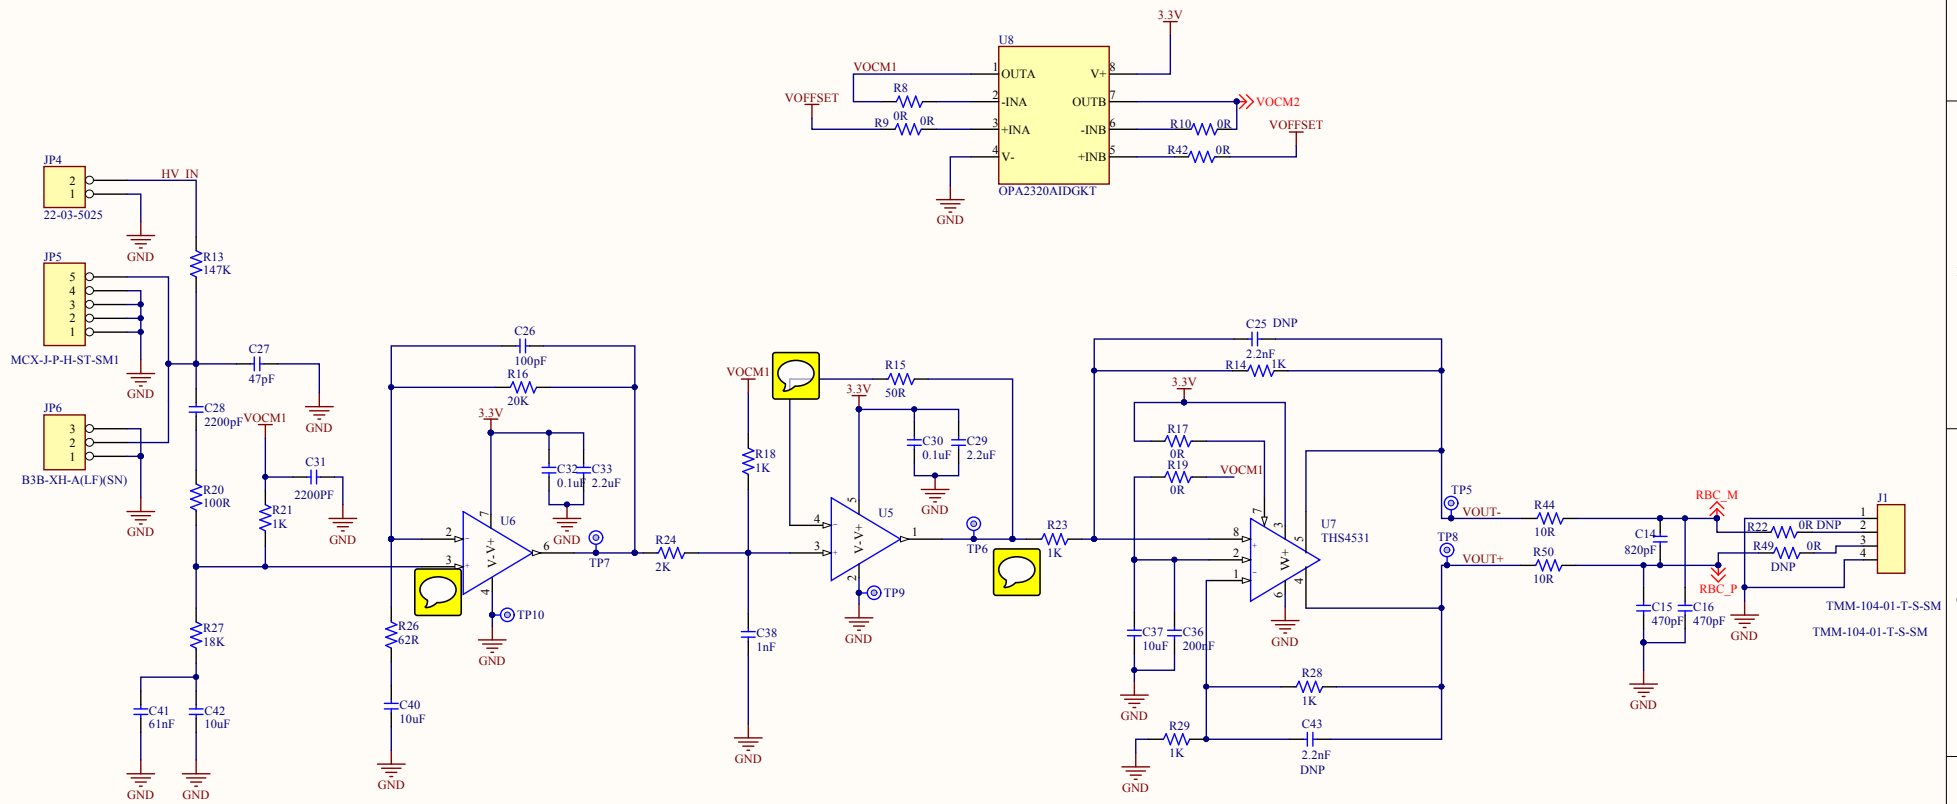

RBC CHANNEL

A1

L	ORIGINATOR	DRAWING NUMBER	REVISION:
	VD		02
DESCRIPTION			SHEET OF
CELL COUNTER_PREAMP			1 3

WBC CHANNEL

A1

L	ORIGINATOR	DRAWING NUMBER	REVISION:	
	VD		02	
DESCRIPTION			SHEET OF	
CELL_COUNTER_PREAMP			2 3	

ANALOG SUPPLY

L	ORIGINATOR	DRAWING NUMBER	REVISION:	A1
	VD		02	
DESCRIPTION			SHEET OF	
CELL COUNTER_PREAMP			3	3