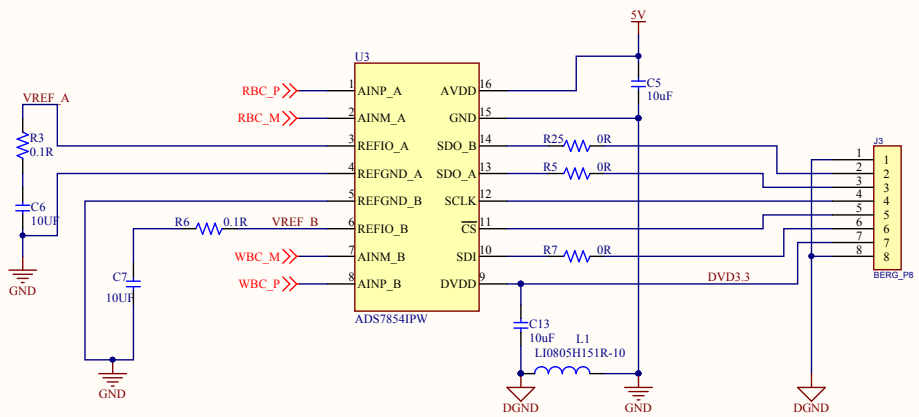

RBC CHANNEL

A1

L	ORIGINATOR	DRAWING NUMBER	REVISION:
	VD		02
DESCRIPTION			SHEET OF
CELL COUNTER_PREAMP			1 3

WBC CHANNEL

A1

L	ORIGINATOR	DRAWING NUMBER	REVISION:	
	VD		02	
DESCRIPTION			SHEET OF	
CELL_COUNTER_PREAMP			2 3	

ANALOG SUPPLY

L	ORIGINATOR	DRAWING NUMBER	REVISION:	A1
	VD		02	
DESCRIPTION			SHEET OF	
CELL COUNTER_PREAMP			3	3