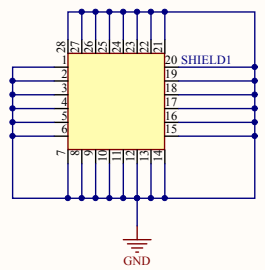

RBC CHANNEL

A1

L	ORIGINATOR	DRAWING NUMBER	REVISION:
	VD		02
DESCRIPTION			SHEET OF
CELL COUNTER_PREAMP			1 3

WBC CHANNEL

A1

L	ORIGINATOR	DRAWING NUMBER	REVISION:	
	VD		02	
DESCRIPTION			SHEET OF	
CELL_COUNTER_PREAMP			2 3	

ANALOG SUPPLY

L	ORIGINATOR	DRAWING NUMBER	REVISION:	A1
	VD		02	
DESCRIPTION			SHEET OF	
CELL COUNTER_PREAMP			3	3