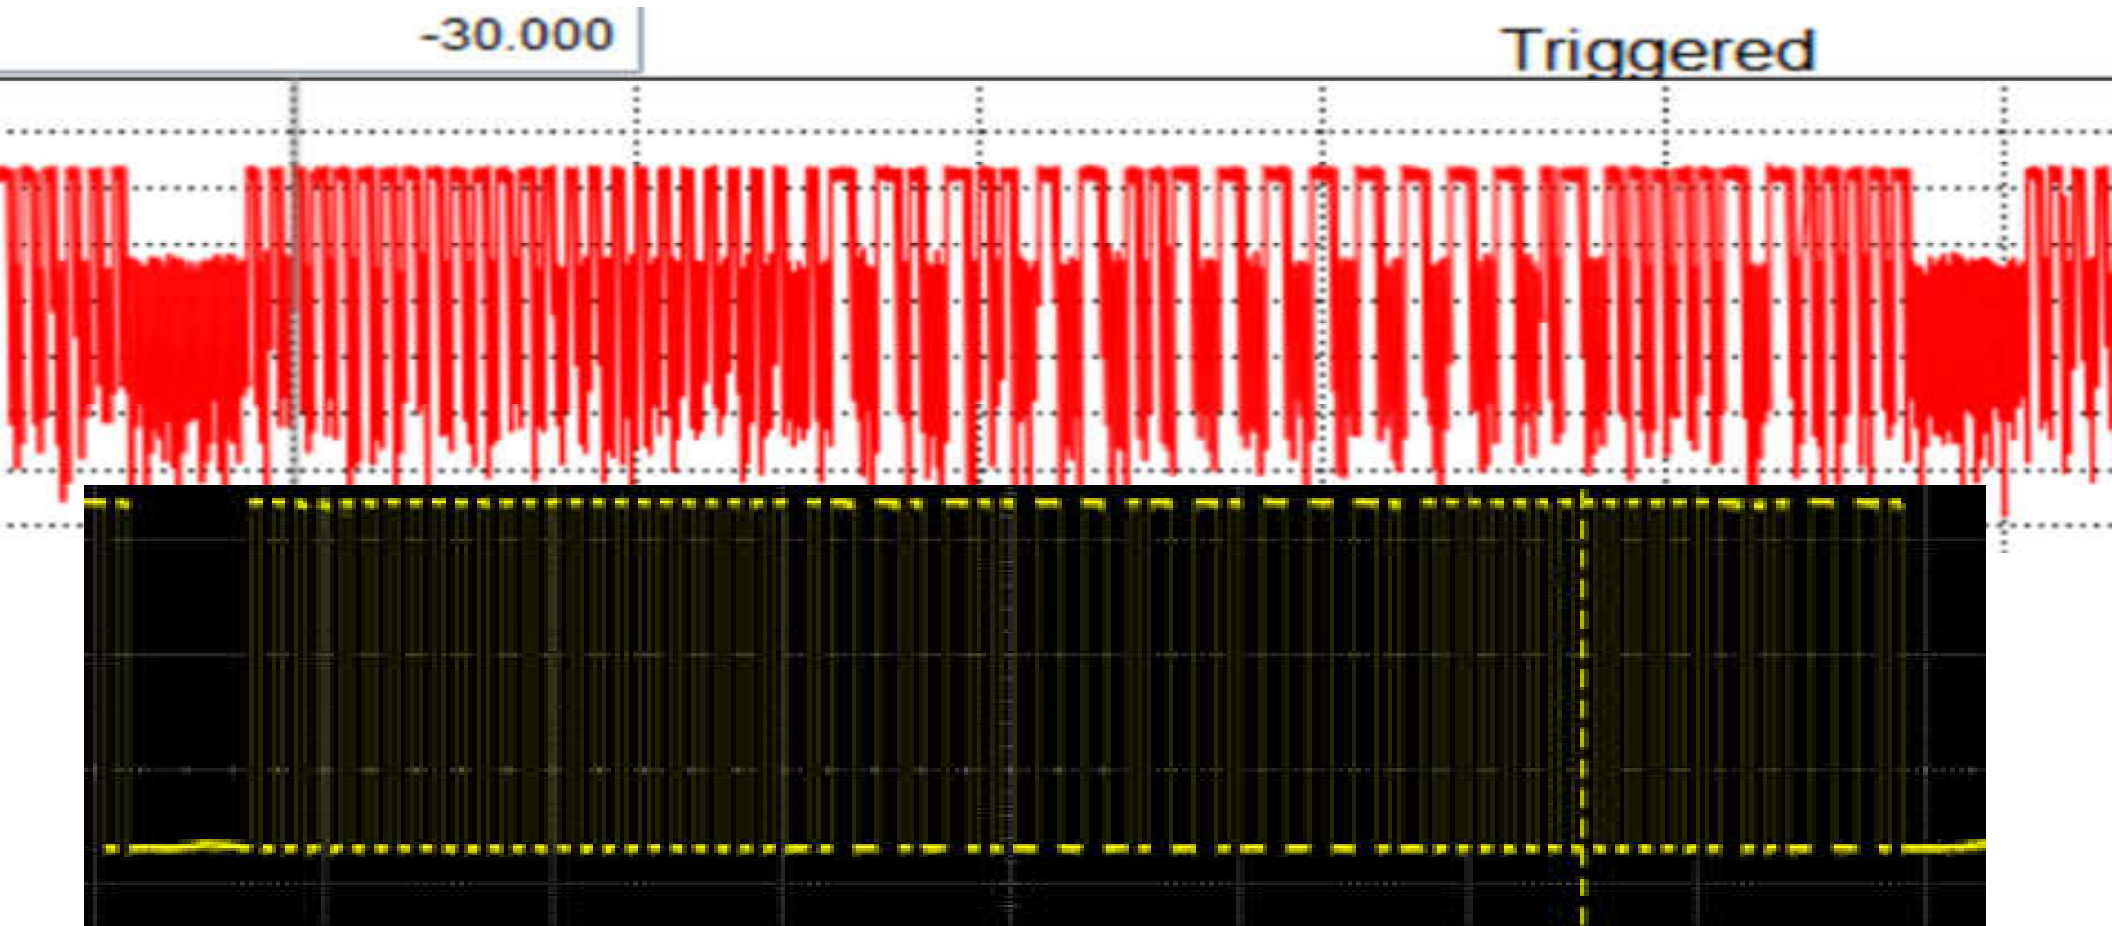

Spectrum Analyzer Plot

Scope Capture of PIC driving
MAX7044