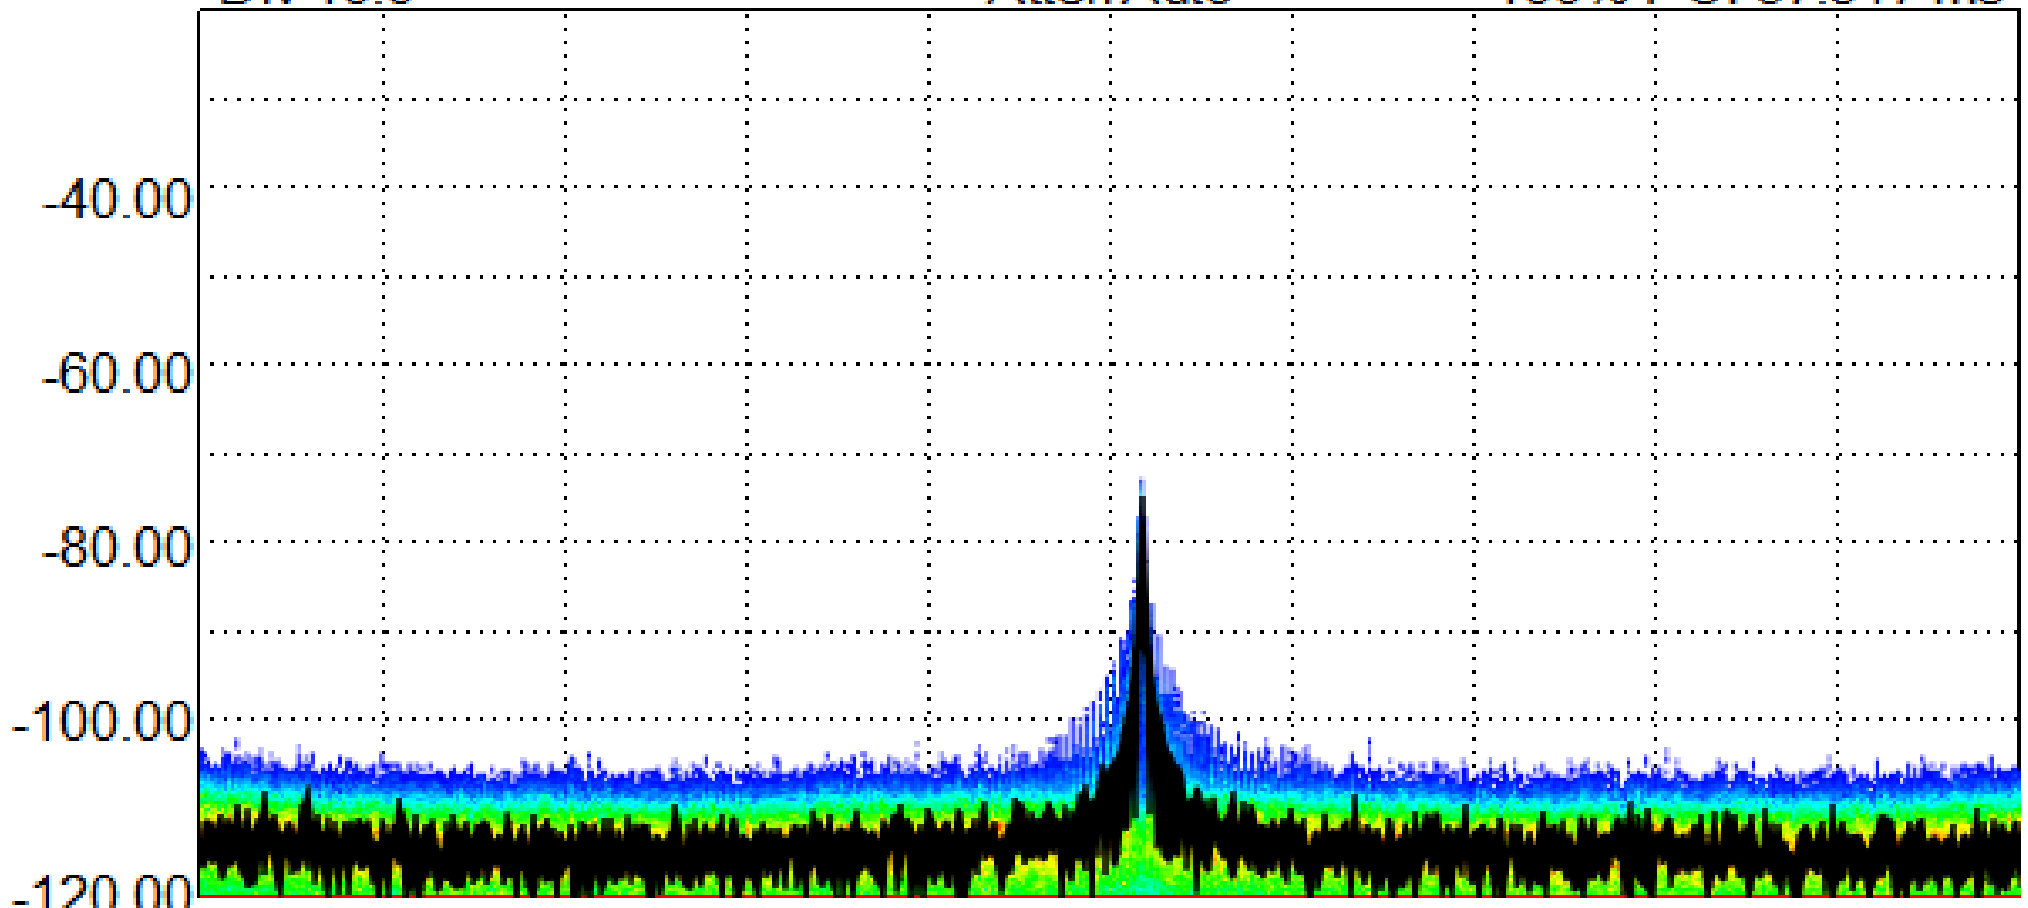

Ref -20.000 dBm
Div 10.0

RBW 100.000000 Hz
Atten Auto

VBW 100.000000 Hz
100% POI 37.917 ms

Start 417.875000 MHz

Center 418.000000 MHz
Span 250.000000 kHz

Stop 418.125000 MHz
8432 pts in 40651 ms