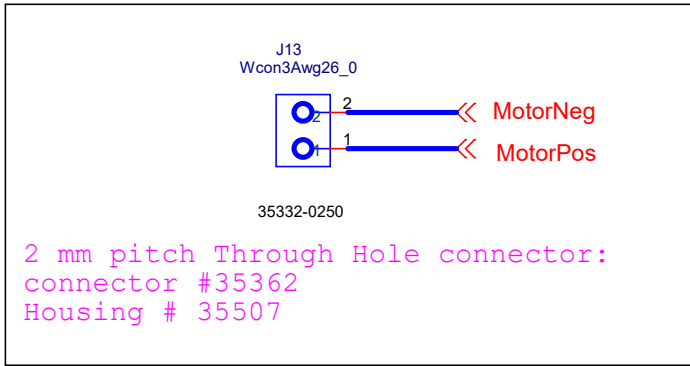

Motor connector

Sensor Connector

1 mm pitch SMT connector:
connector #501331
Housing # 501332

Vibrator Connector

Mechanics

| | | |
|------------------------------------|--------------------------|--------------|
| Title | | |
| Smart-Shooter Ltd. Motor Driver V5 | | |
| Size | Document Number | Rev |
| A4 | <Doc> | V5 |
| Date: | Sunday, October 27, 2019 | Sheet 5 of 5 |