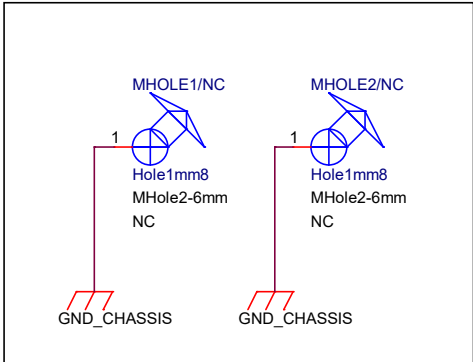

Motor connector

Sensor Connector

1 mm pitch SMT connector:
connector #501331
Housing # 501332

Vibrator Connector

Mechanics

| | | |
|------------------------------------|--------------------------|--------------|
| Title | | |
| Smart-Shooter Ltd. Motor Driver V5 | | |
| Size | Document Number | Rev |
| A4 | <Doc> | V5 |
| Date: | Sunday, October 27, 2019 | Sheet 5 of 5 |