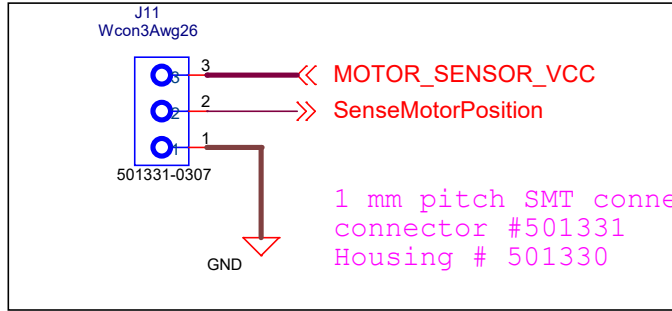

Motor connector

Sensor Connector

1 mm pitch SMT connector:
connector #501331
Housing # 501332

Vibrator Connector

Mechanics

| | | |
|------------------------------------|--------------------------|--------------|
| Title | | |
| Smart-Shooter Ltd. Motor Driver V5 | | |
| Size | Document Number | Rev |
| A4 | <Doc> | V5 |
| Date: | Sunday, October 27, 2019 | Sheet 5 of 5 |