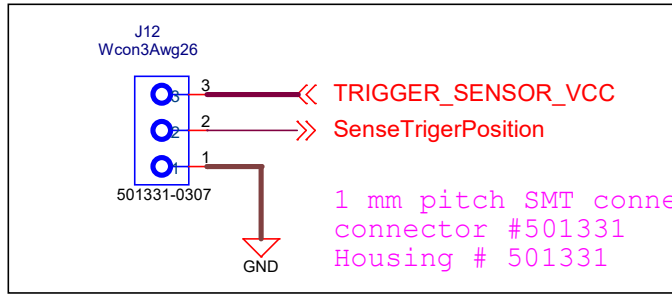

Motor connector

Sensor Connector

1 mm pitch SMT connector:
connector #501331
Housing # 501332

Vibrator Connector

Mechanics

| | | |
|------------------------------------|--------------------------|--------------|
| Title | | |
| Smart-Shooter Ltd. Motor Driver V5 | | |
| Size | Document Number | Rev |
| A4 | <Doc> | V5 |
| Date: | Sunday, October 27, 2019 | Sheet 5 of 5 |