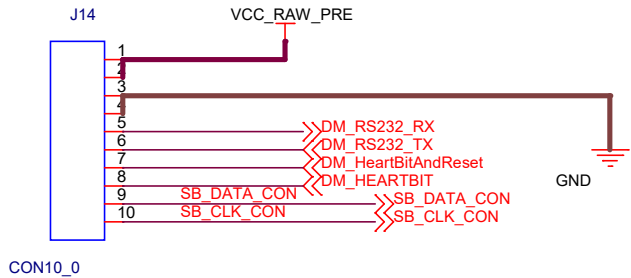

Motor connector

Sensor Connector

1 mm pitch SMT connector:
connector #501331
Housing # 501332

Vibrator Connector

Mechanics

| | | |
|------------------------------------|--------------------------|--------------|
| Title | | |
| Smart-Shooter Ltd. Motor Driver V5 | | |
| Size | Document Number | Rev |
| A4 | <Doc> | V5 |
| Date: | Sunday, October 27, 2019 | Sheet 5 of 5 |