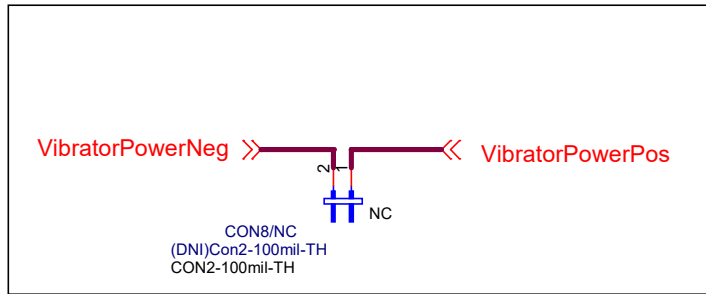

Motor connector

Sensor Connector

1 mm pitch SMT connector:
connector #501331
Housing # 501332

Vibrator Connector

Mechanics

| | | |
|------------------------------------|--------------------------|--------------|
| Title | | |
| Smart-Shooter Ltd. Motor Driver V5 | | |
| Size | Document Number | Rev |
| A4 | <Doc> | V5 |
| Date: | Sunday, October 27, 2019 | Sheet 5 of 5 |