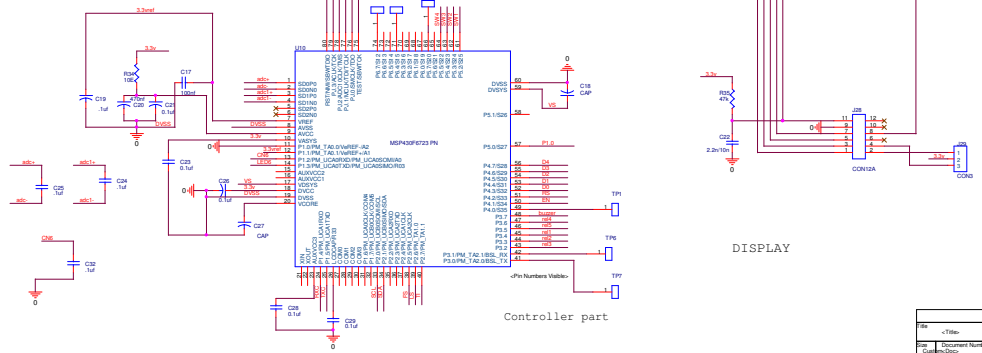

SERIAL

OUTPUTS

Controller part

DISPLAY

File	<Title>
Proj	Document Number
Doc	Control
Rev	1.0