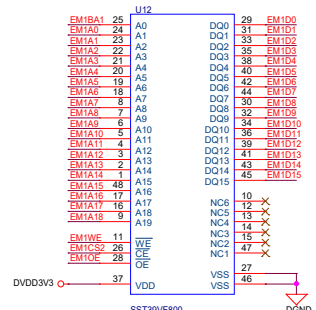

TMS320F28377DPTPS

TMS320F28377DPTPS

SST39VF800

IS61WV51216LL