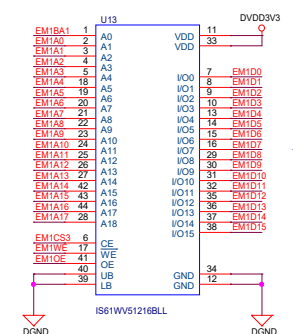

TMS320F28377DPTPS

TMS320F28377DPTPS

SST39VF800

IS61WV51216LL