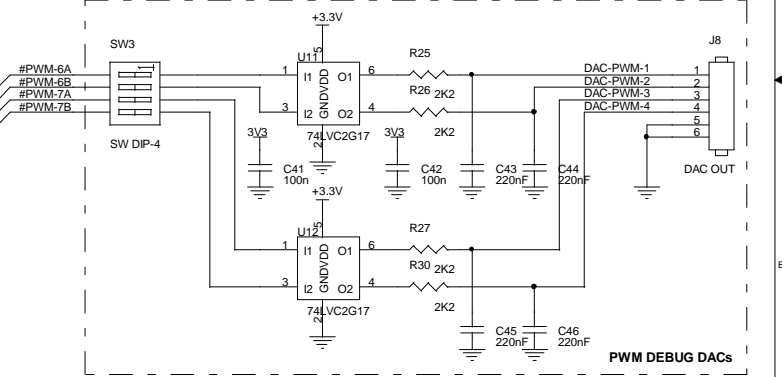

General-purpose Input/Output Ports

Analog Inputs

MCU/DSP CARD SOCKET Based on TI's C2000 Family

Copyright©2014, by Tran Binh Duong. All rights reserved.		
Title	TMS320F28055 ControlCARD - INTERFACING PORTS	
Size	Document Number	Rev
A3	VAVE-VF-5.5kW-DOC04-PAGE03	A&D
Date:	Monday, June 09, 2014	Sheet 3 of 3