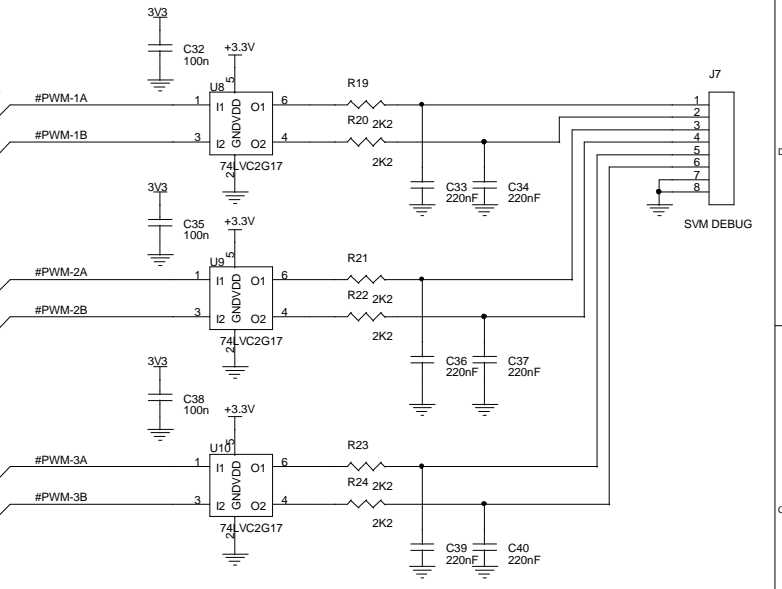

General-purpose Input/Output Ports

Analog Inputs

MCU/DSP CARD SOCKET Based on TI's C2000 Family

Copyright©2014, by Tran Binh Duong. All rights reserved.		
Title	TMS320F28055 ControlCARD - INTERFACING PORTS	
Size	Document Number	Rev
A3	VAVE-VF-5.5kW-DOC04-PAGE03	A&D
Date:	Monday, June 09, 2014	Sheet 3 of 3