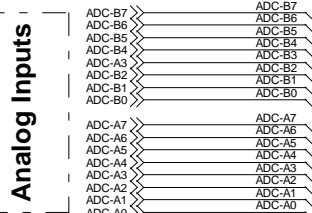

General-purpose Input/Output Ports

Analog Inputs

MCU/DSP CARD SOCKET Based on TI's C2000 Family

Copyright©2014, by Tran Binh Duong. All rights reserved.		
Title	TMS320F28055 ControlCARD - INTERFACING PORTS	
Size	Document Number	Rev
A3	VAVE-VF-5.5kW-DOC04-PAGE03	A&D
Date:	Monday, June 09, 2014	Sheet 3 of 3