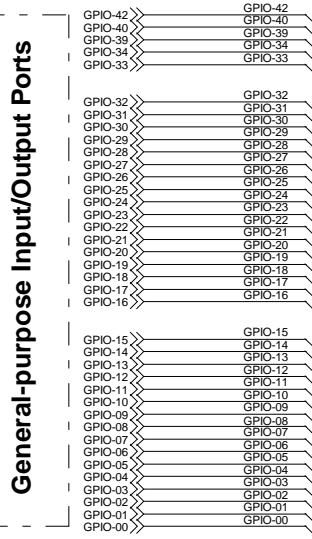

General-purpose Input/Output Ports

Analog Inputs

MCU/DSP CARD SOCKET Based on TI's C2000 Family

Copyright©2014, by Tran Binh Duong. All rights reserved.		
Title	TMS320F28055 ControlCARD - INTERFACING PORTS	
Size	Document Number	Rev
A3	VAVE-VF-5.5kW-DOC04-PAGE03	A&D
Date:	Monday, June 09, 2014	Sheet 3 of 3