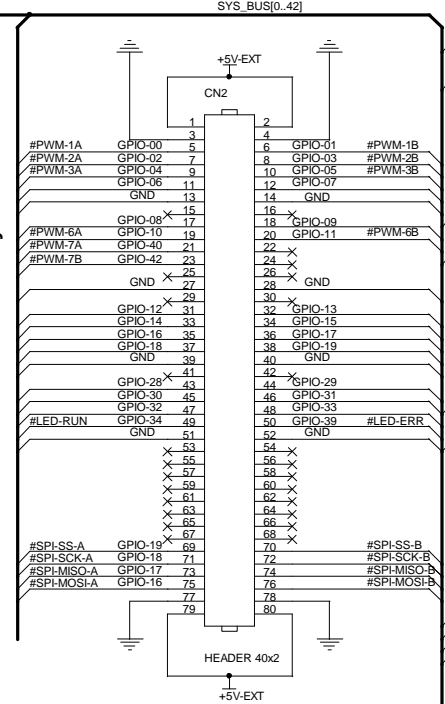

General-purpose Input/Output Ports

Analog Inputs

MCU/DSP CARD SOCKET Based on TI's C2000 Family

Copyright©2014, by Tran Binh Duong. All rights reserved.		
Title	TMS320F28055 ControlCARD - INTERFACING PORTS	
Size	Document Number	Rev
A3	VAVE-VF-5.5kW-DOC04-PAGE03	A&D
Date:	Monday, June 09, 2014	Sheet 3 of 3