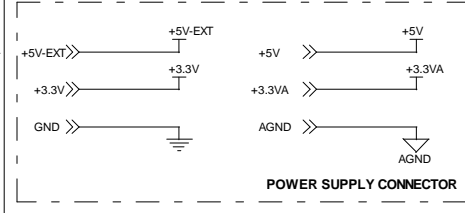

General-purpose Input/Output Ports

Analog Inputs

MCU/DSP CARD SOCKET Based on TI's C2000 Family

Copyright©2014, by Tran Binh Duong. All rights reserved.		
Title	TMS320F28055 ControlCARD - INTERFACING PORTS	
Size	Document Number	Rev
A3	VAVE-VF-5.5kW-DOC04-PAGE03	A&D
Date:	Monday, June 09, 2014	Sheet 3 of 3