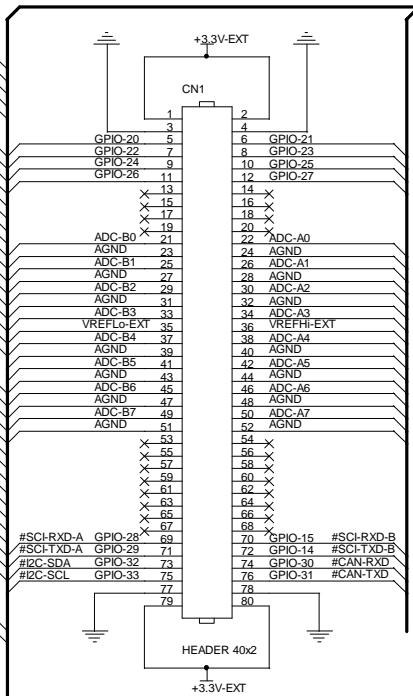

General-purpose Input/Output Ports

Analog Inputs

MCU/DSP CARD SOCKET Based on TI's C2000 Family

Copyright©2014, by Tran Binh Duong. All rights reserved.		
Title	TMS320F28055 ControlCARD - INTERFACING PORTS	
Size	Document Number	Rev
A3	VAVE-VF-5.5kW-DOC04-PAGE03	A&D
Date:	Monday, June 09, 2014	Sheet 3 of 3