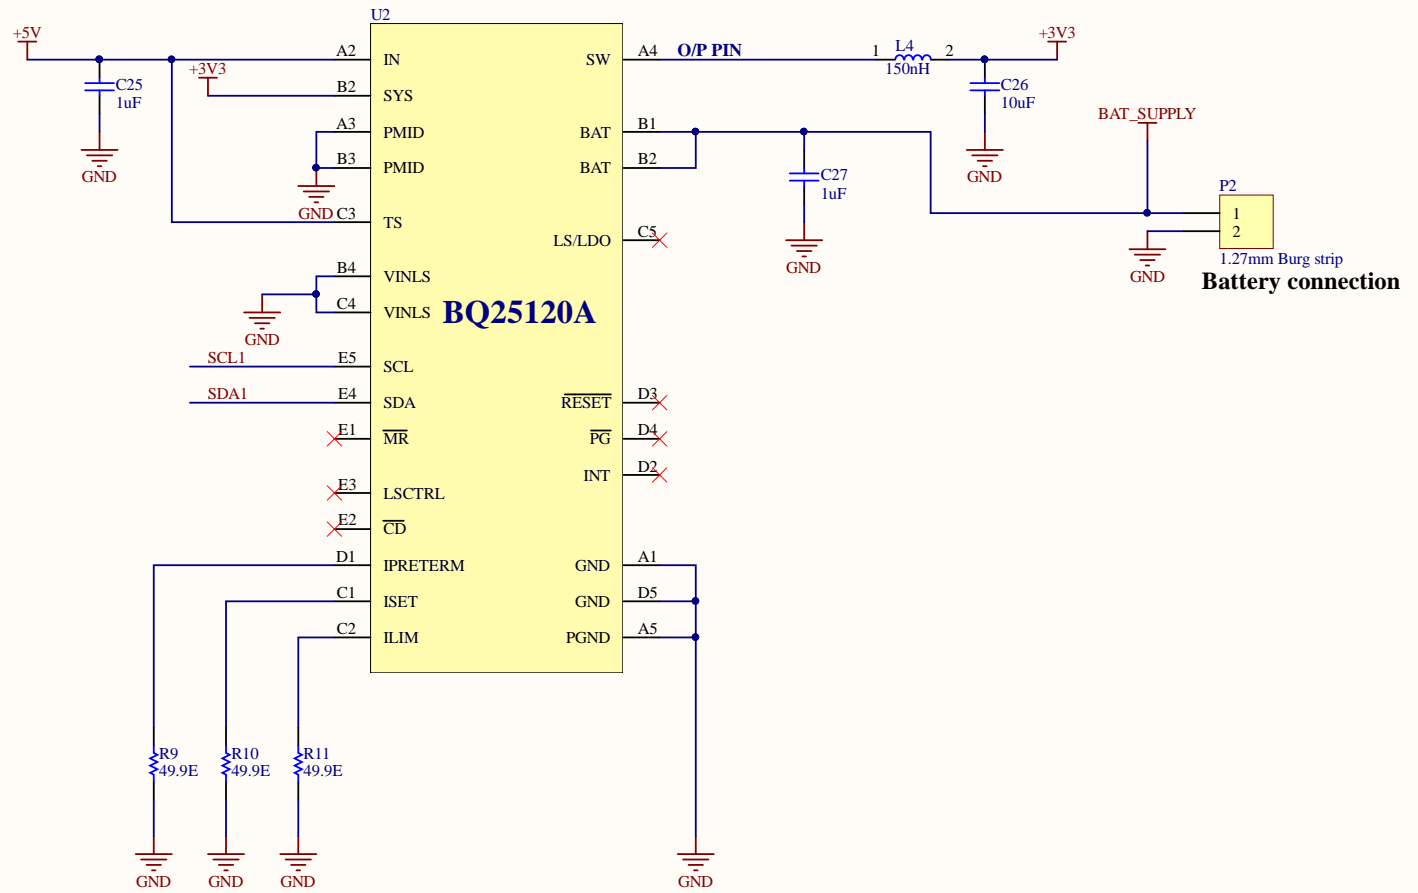

nRF52832-QFAA

PLACE TEST PADS 1MM FOR NFC1, NFC2, SS, MOSI, MISO, SCK, ANALOG PIN

1

2

3

4

A

A