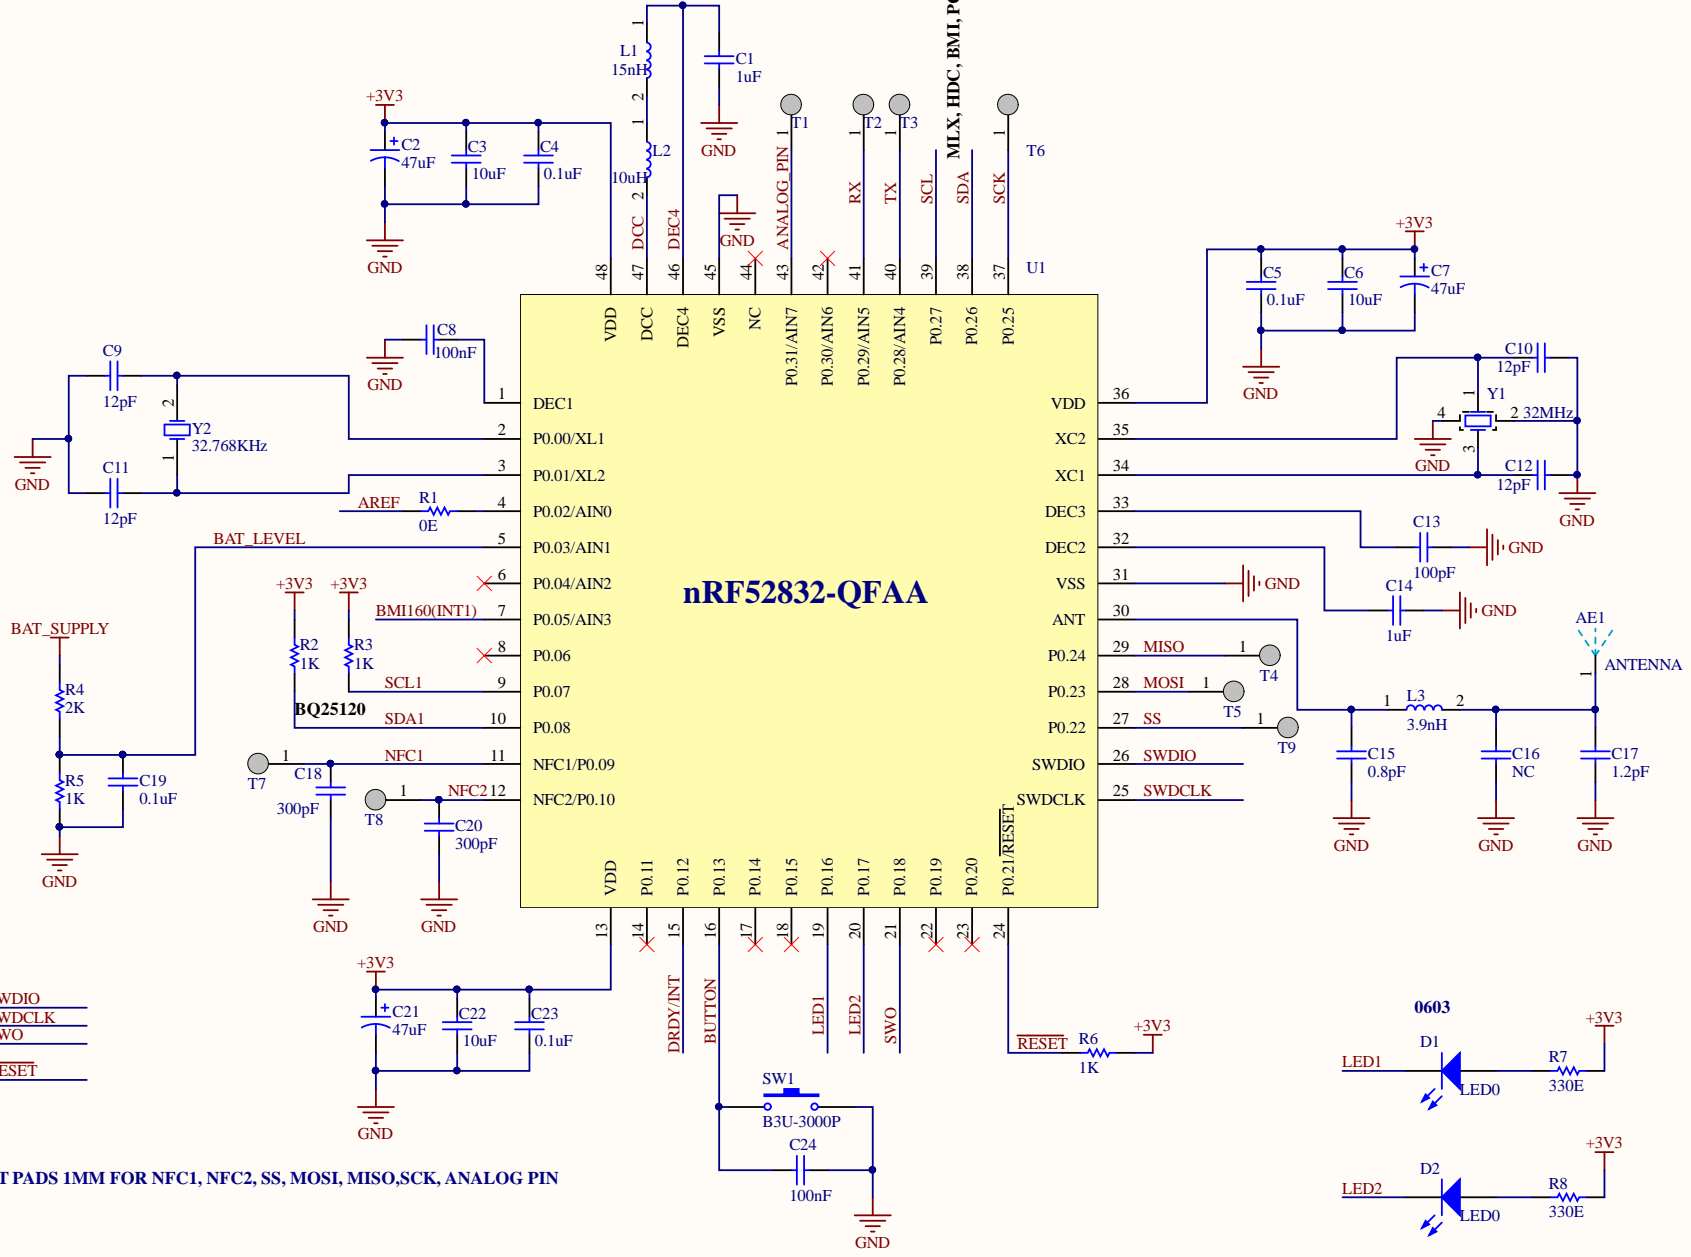

nRF52832-QFAA

PLACE TEST PADS 1MM FOR NFC1, NFC2, SS, MOSI, MISO, SCK, ANALOG PIN

1

2

3

4

A

A

B

B

C

C

D

D