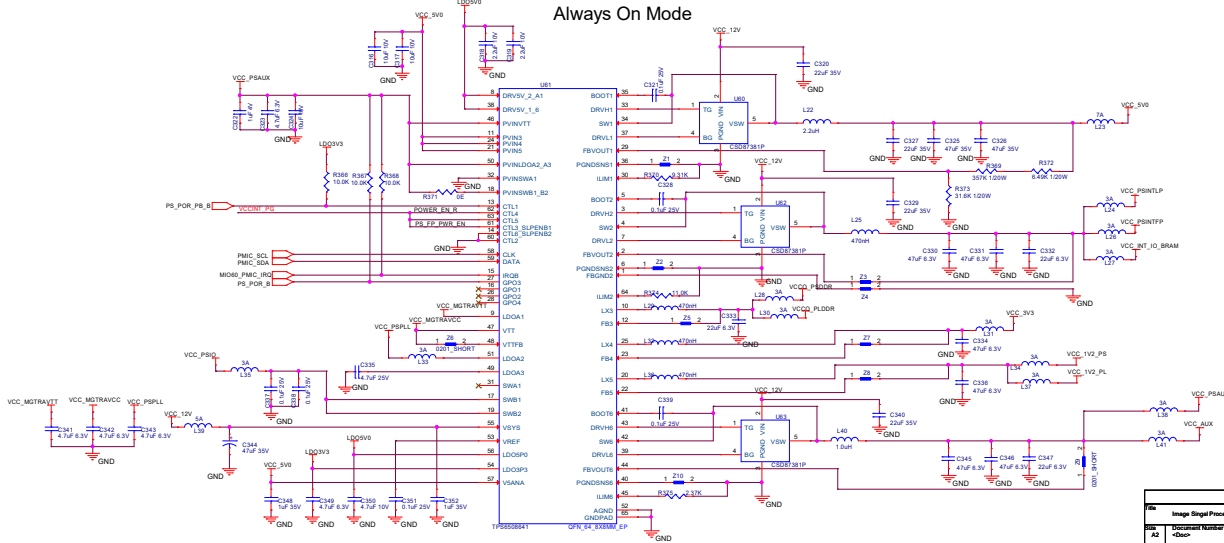

C

B

B

A

A

Always On Mode

File	Image Single Processing Card		
Sheet	1	of	1
Date	Monday, October 23, 2012	Time	10:11:37 AM