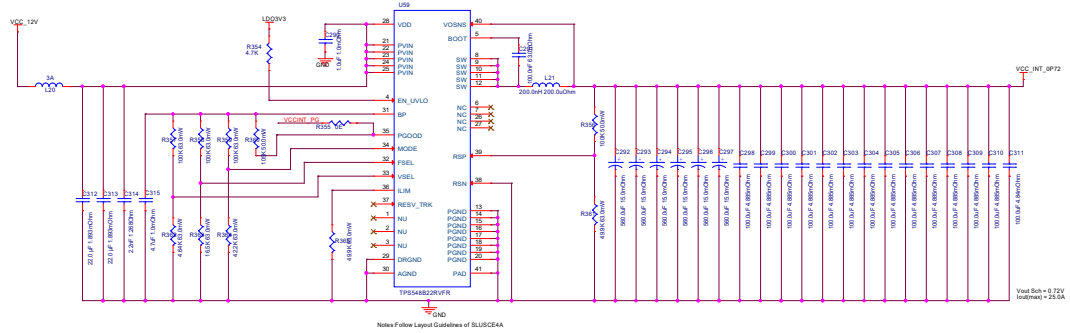

5

4

3

2

1

D

D

C

C

B

B

A

A

Always On Mode

File	Image Single Processing Card		
Sheet	1	of	1
Date	Monday, October 23, 2012	Time	10:11:37 AM