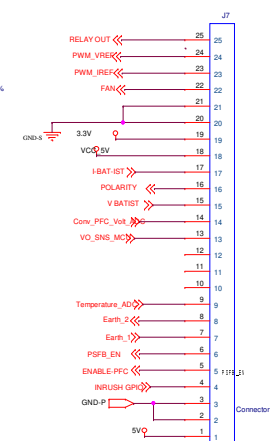

PFC SECTION

File	AC-DC(PFC)	Rev	
Size	Document Number	Rev	
Customer	M1	Rev	
Date	Friday, April 26, 2024	Sheet	3 of 6