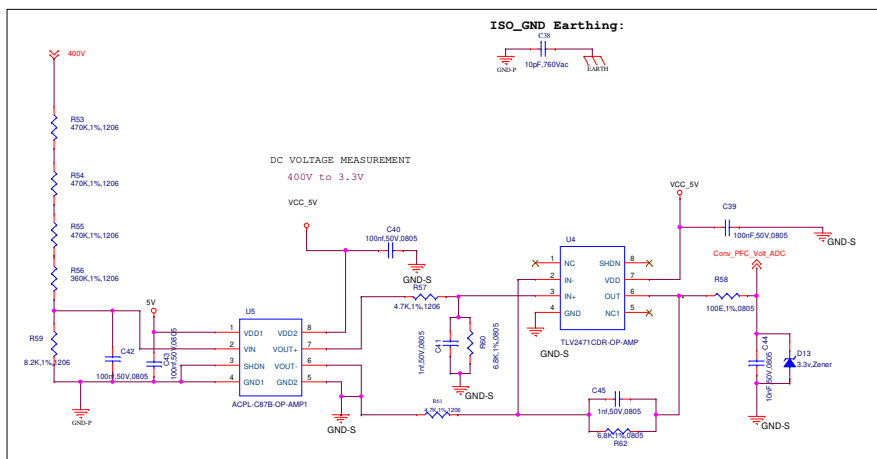

PFC SECTION

File	AC-DC(PFC)	Rev	
Size	Document Number	Rev	
Customer	M1	Rev	
Date	Friday, April 26, 2024	Sheet	3 of 6