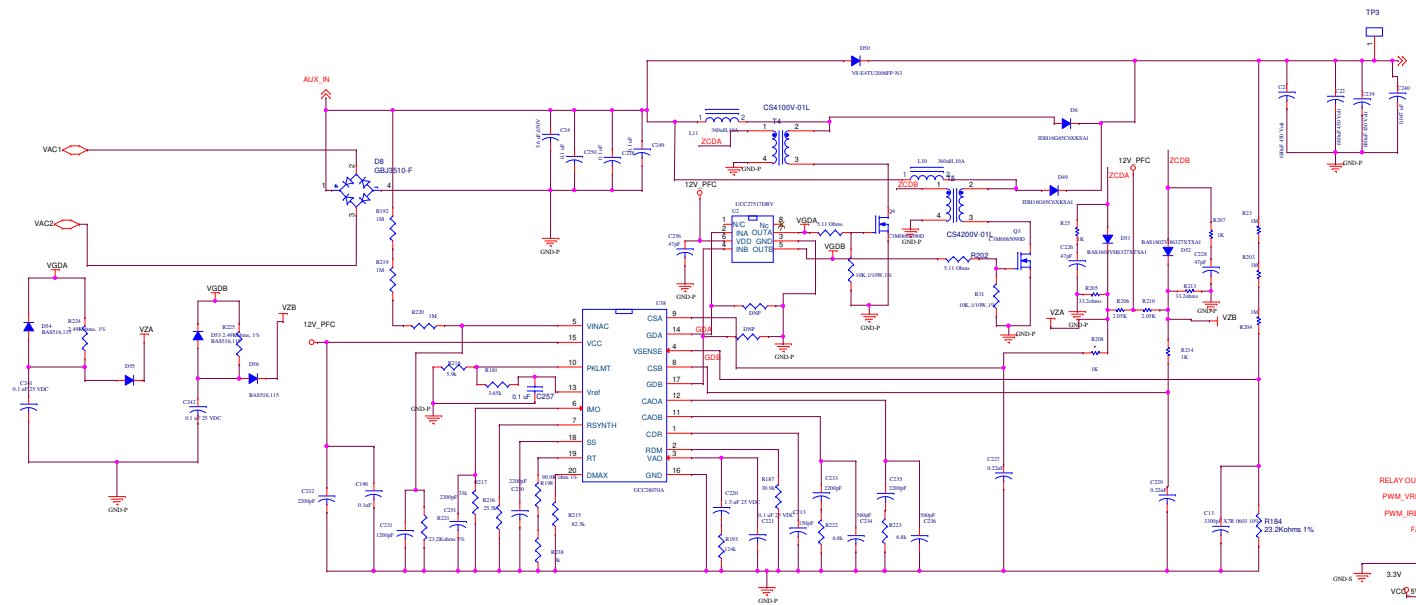

PFC SECTION

File	AC-DC(PFC)	Rev	
Size	Document Number	Rev	
Customer	M1	Rev	
Date	Friday, April 26, 2024	Sheet	3 of 6