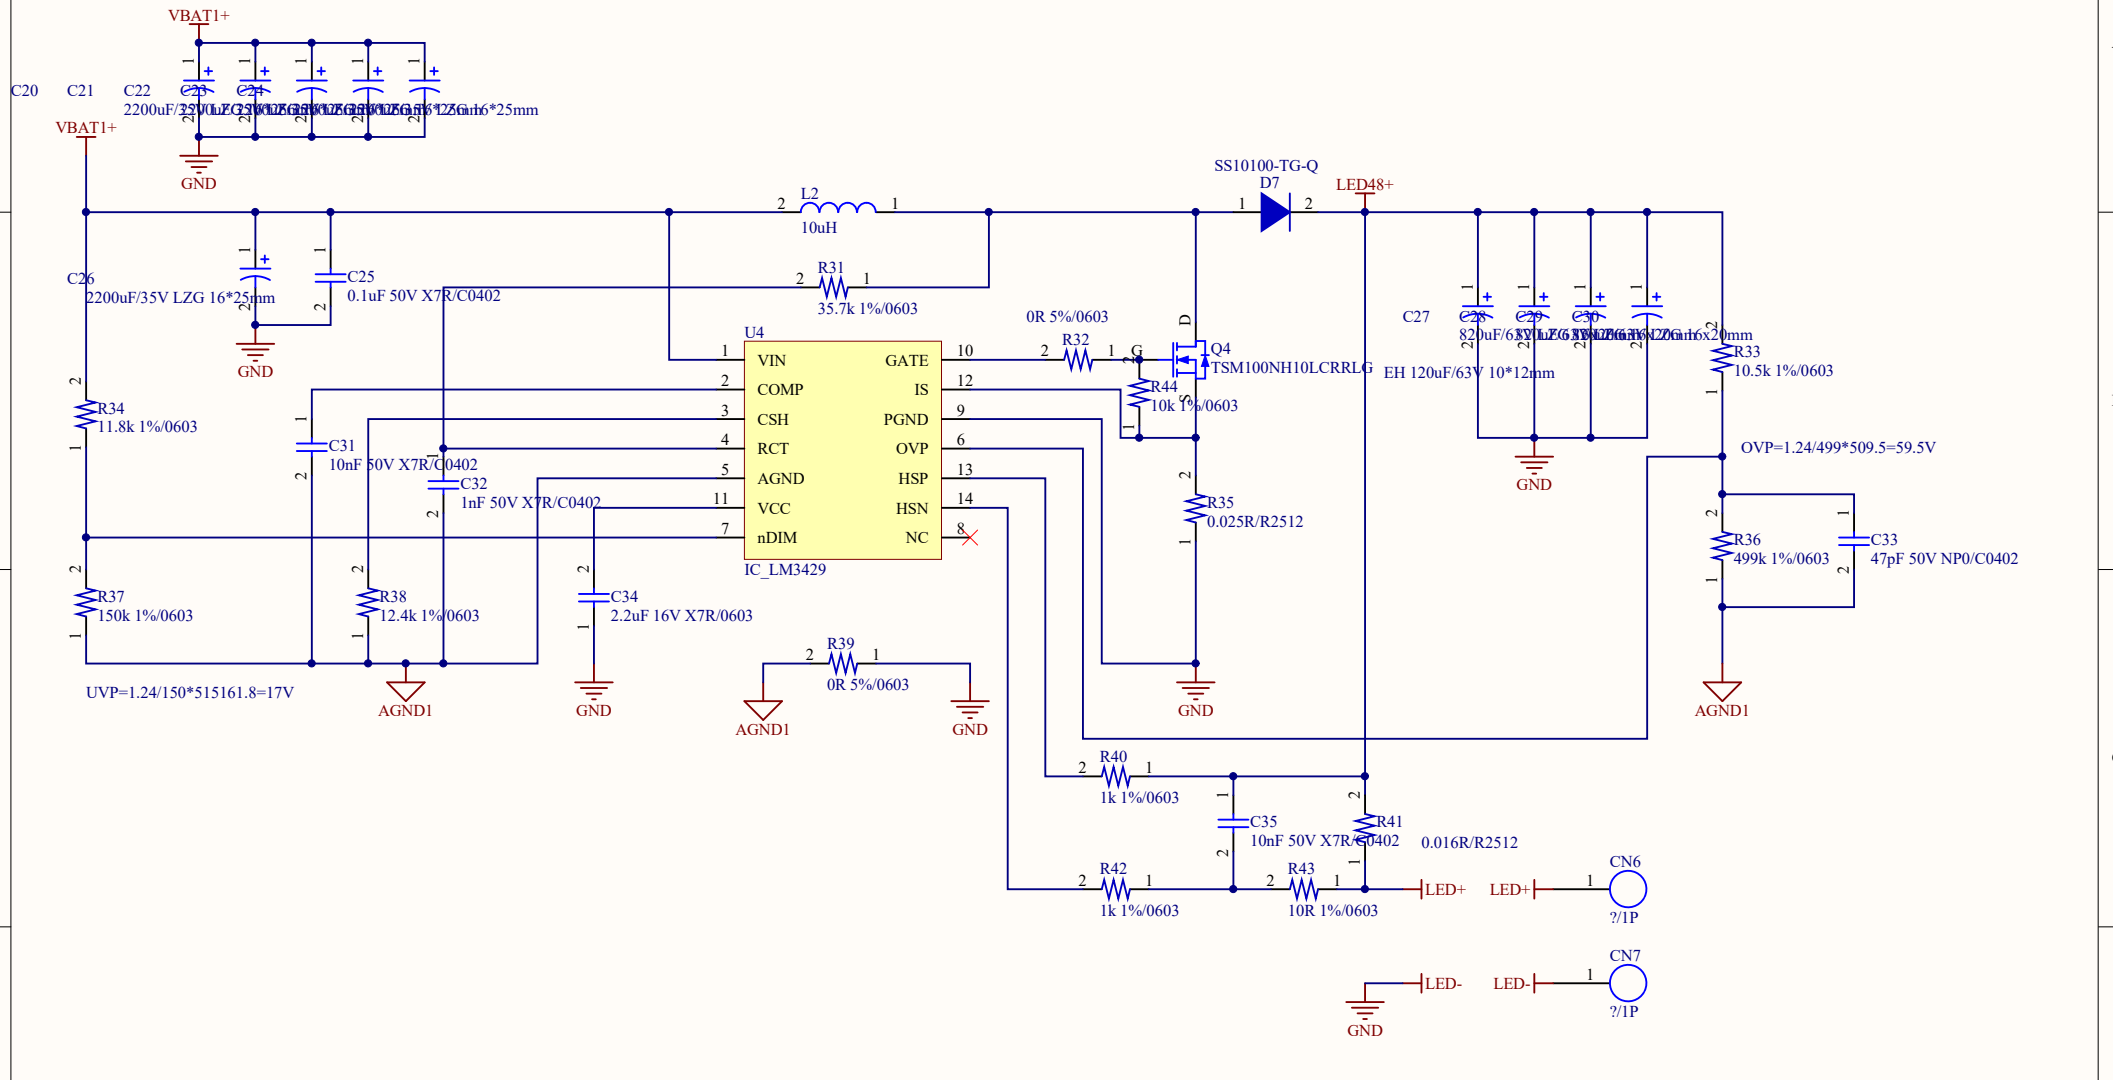

300W DC Boost Led Driver

Title		
Size	Number	Revision
A4		
Date:	2026/1/19	Sheet of
File:	D:\Alger\300w de boost led driver 1111\Sheet By:	