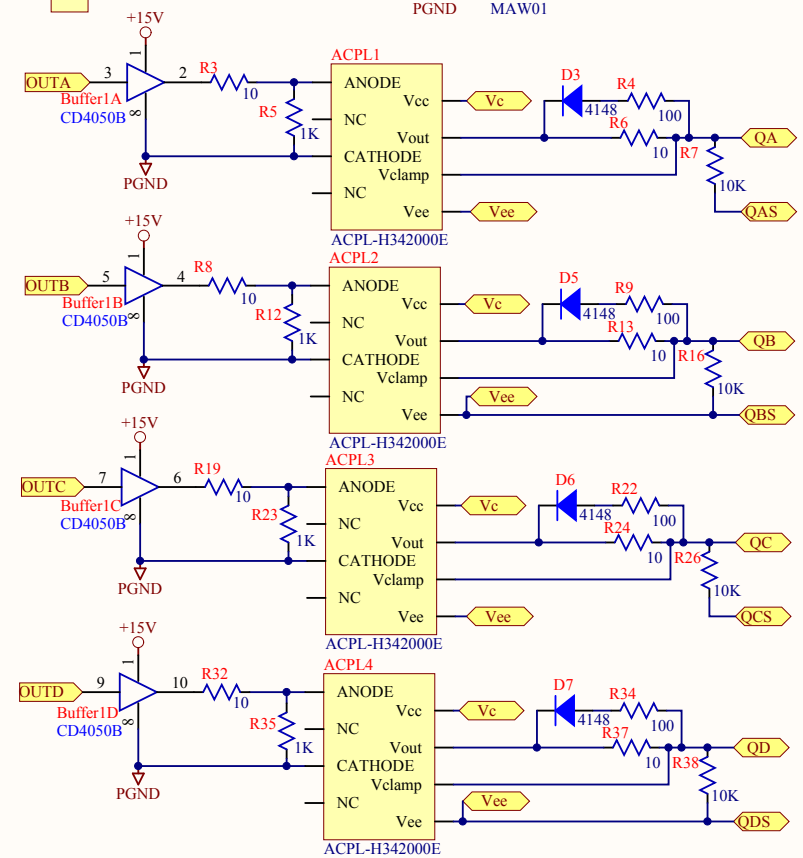

390VDC

Title		
Size	Number	Revision
A4		
Date:	2018/5/25	Sheet of
File:	C:\Users\...\PSFB V2.SCH	Drawn By: