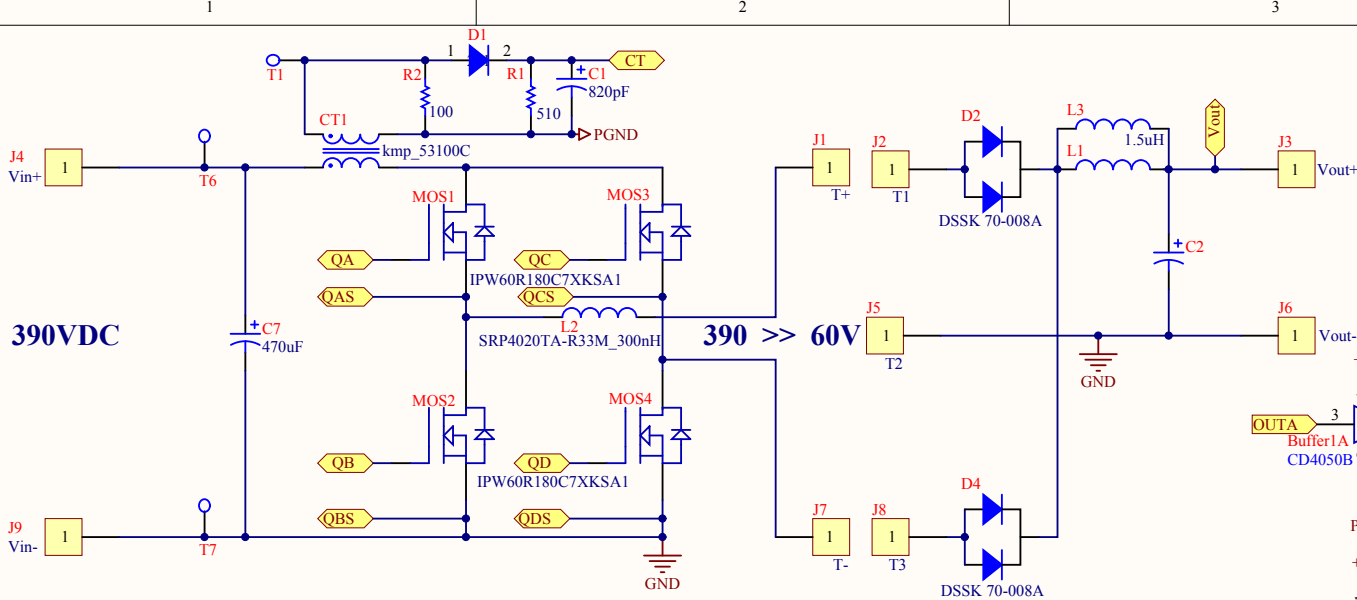

390VDC

Title		
Size	Number	Revision
A4		
Date:	2018/5/25	Sheet of
File:	C:\Users\...\PSFB V2.SCH	Drawn By: