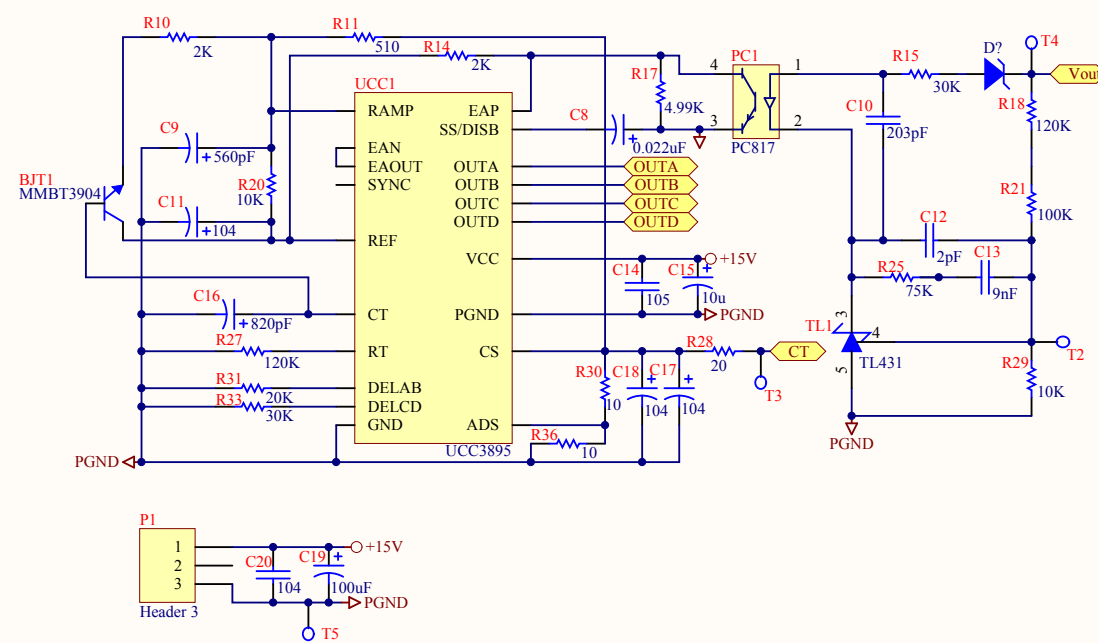

390VDC

Title		
Size	Number	Revision
A4		
Date:	2018/5/25	Sheet of
File:	C:\Users\...\PSFB V2.SCH	Drawn By: