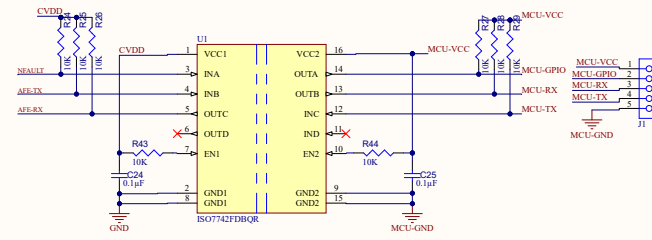

CELL VOLTAGE MEASUREMENT AND BALANCING

CURRENT MEASUREMENT

DAISY CHAIN ISOLATION

ISO COMMUNICATION

EXTERNAL THEMISTOR

CELL VOLTAGE MEASUREMENT AND BALANCING

EXTERNAL THERMISTOR

Title		
Size	Number	Revision
A2		
Date	5-22-2024	
File	E-32 S-BMS BQ79616-AFE 2-SubDoc	
	Sheet of	Drawn By:
	1	