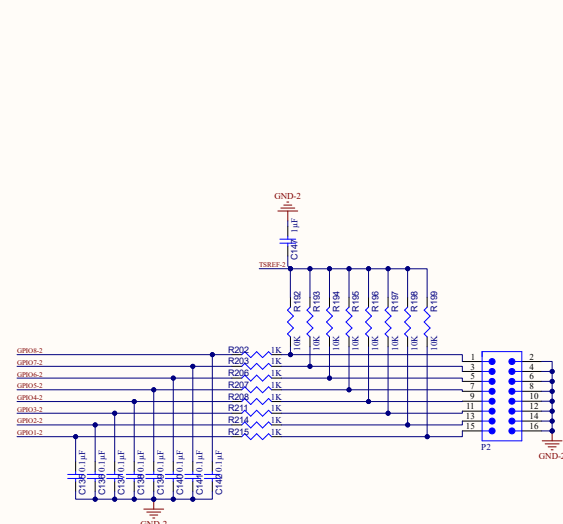

CELL VOLTAGE MEASUREMENT AND BALANCING

CURRENT MEASUREMENT

DAISY CHAIN ISOLATION

ISO COMMUNICATION

EXTERNAL THEMISTOR

CELL VOLTAGE MEASUREMENT AND BALANCING

EXTERNAL THERMISTOR

Title		
Size	Number	Revision
A2		
Date	5-22-2024	
File	E-32 S-BMS BQ79616-AFE 2-SubDoc	
	Sheet of	Drawn By:
	1	