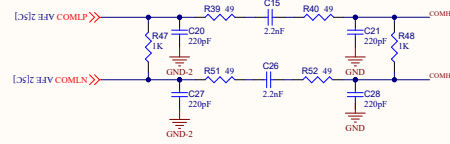

CELL VOLTAGE MEASUREMENT AND BALANCING

CURRENT MEASUREMENT

DAISY CHAIN ISOLATION

ISO COMMUNICATION

EXTERNAL THEMISTOR

CELL VOLTAGE MEASUREMENT AND BALANCING

EXTERNAL THERMISTOR

Title		
Size	Number	Revision
A2		
Date	5-22-2024	
File	E-32 S-BMS BQ79616-AFE 2-SubDoc	
	Sheet of	Drawn By:
	1	