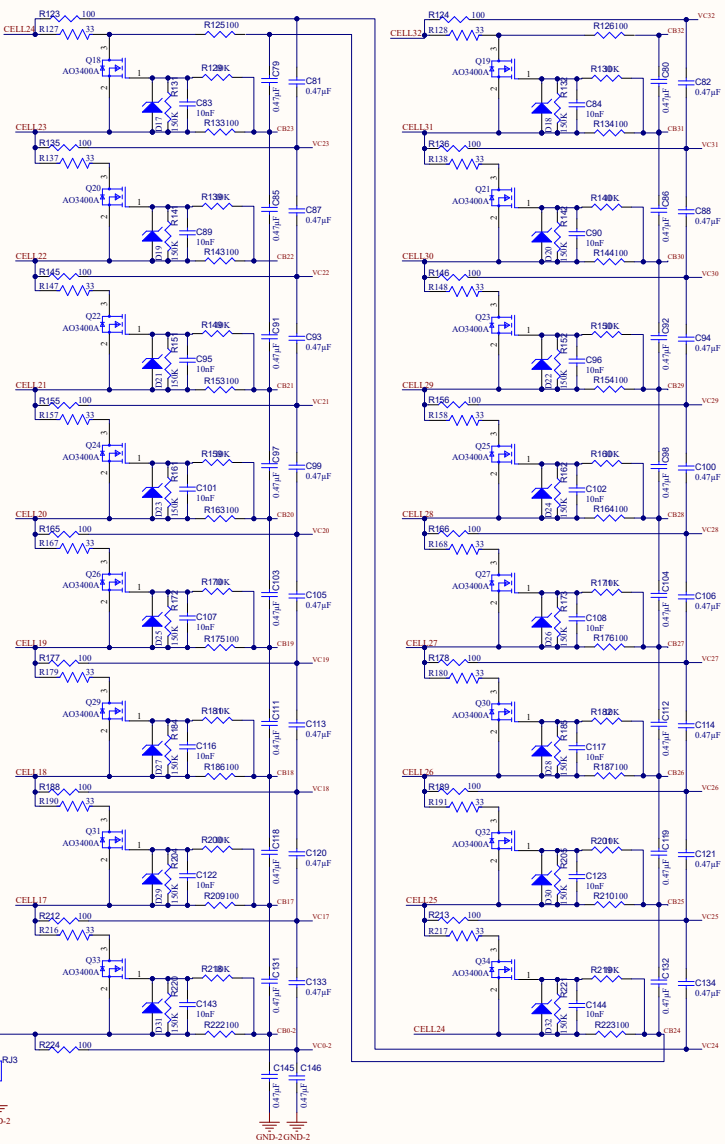

CELL VOLTAGE MEASUREMENT AND BALANCING

CURRENT MEASUREMENT

DAISY CHAIN ISOLATION

ISO COMMUNICATION

EXTERNAL THEMISTOR

CELL VOLTAGE MEASUREMENT AND BALANCING

EXTERNAL THERMISTOR

Title		
Size	Number	Revision
A2		
Date	5-22-2024	
File	E-32 S-BMS BQ79616-AFE 2-SubDoc	
	Sheet of	Drawn By:
	1	