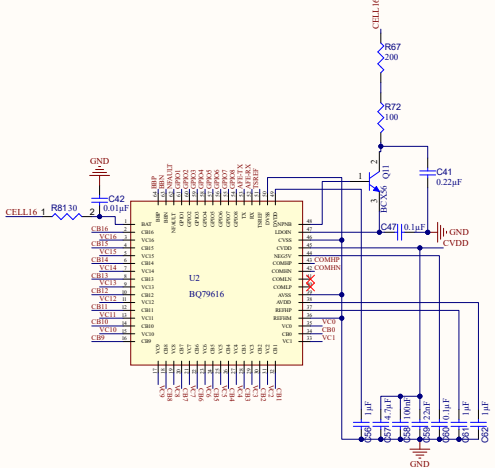

CELL VOLTAGE MEASUREMENT AND BALANCING

CURRENT MEASUREMENT

DAISY CHAIN ISOLATION

ISO COMMUNICATION

EXTERNAL THEMISTOR

CELL VOLTAGE MEASUREMENT AND BALANCING

EXTERNAL THERMISTOR

Title		
Size	Number	Revision
A2		
Date	5-22-2024	
File	E-32 S-BMS BQ79616-AFE 2-SubDoc	
	Sheet of	Drawn By:
	1	