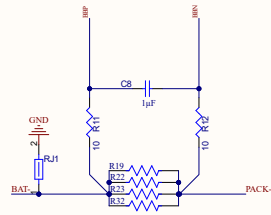

CELL VOLTAGE MEASUREMENT AND BALANCING

CURRENT MEASUREMENT

DAISY CHAIN ISOLATION

ISO COMMUNICATION

EXTERNAL THEMISTOR

CELL VOLTAGE MEASUREMENT AND BALANCING

EXTERNAL THERMISTOR

Title		
Size	Number	Revision
A2		
Date	5-22-2024	
File	E-32 S-BMS BQ79616-AFE 2-SubDoc	
	Sheet of	Drawn By:
	1	