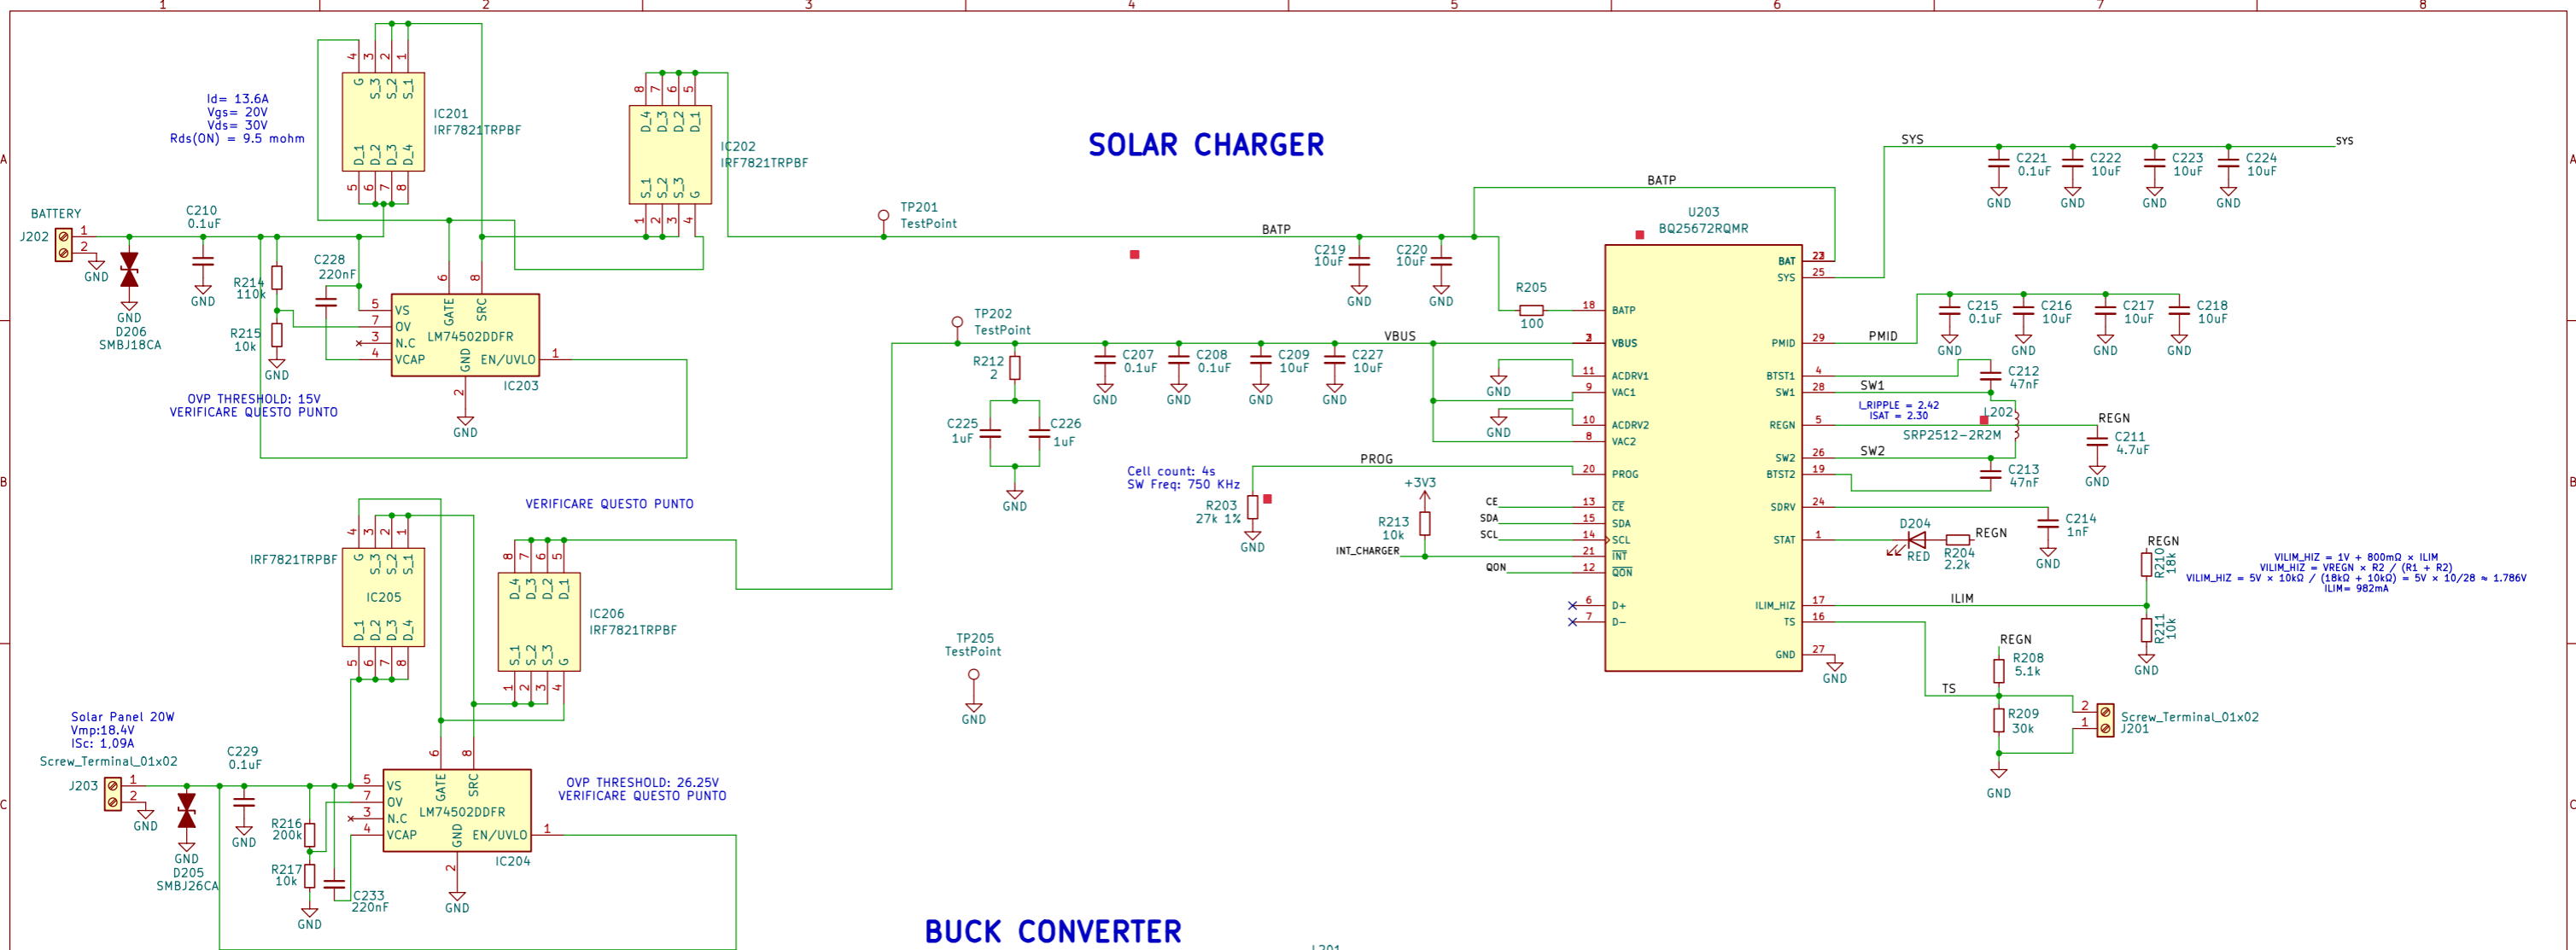

SOLAR CHARGER

BUCK CONVERTER