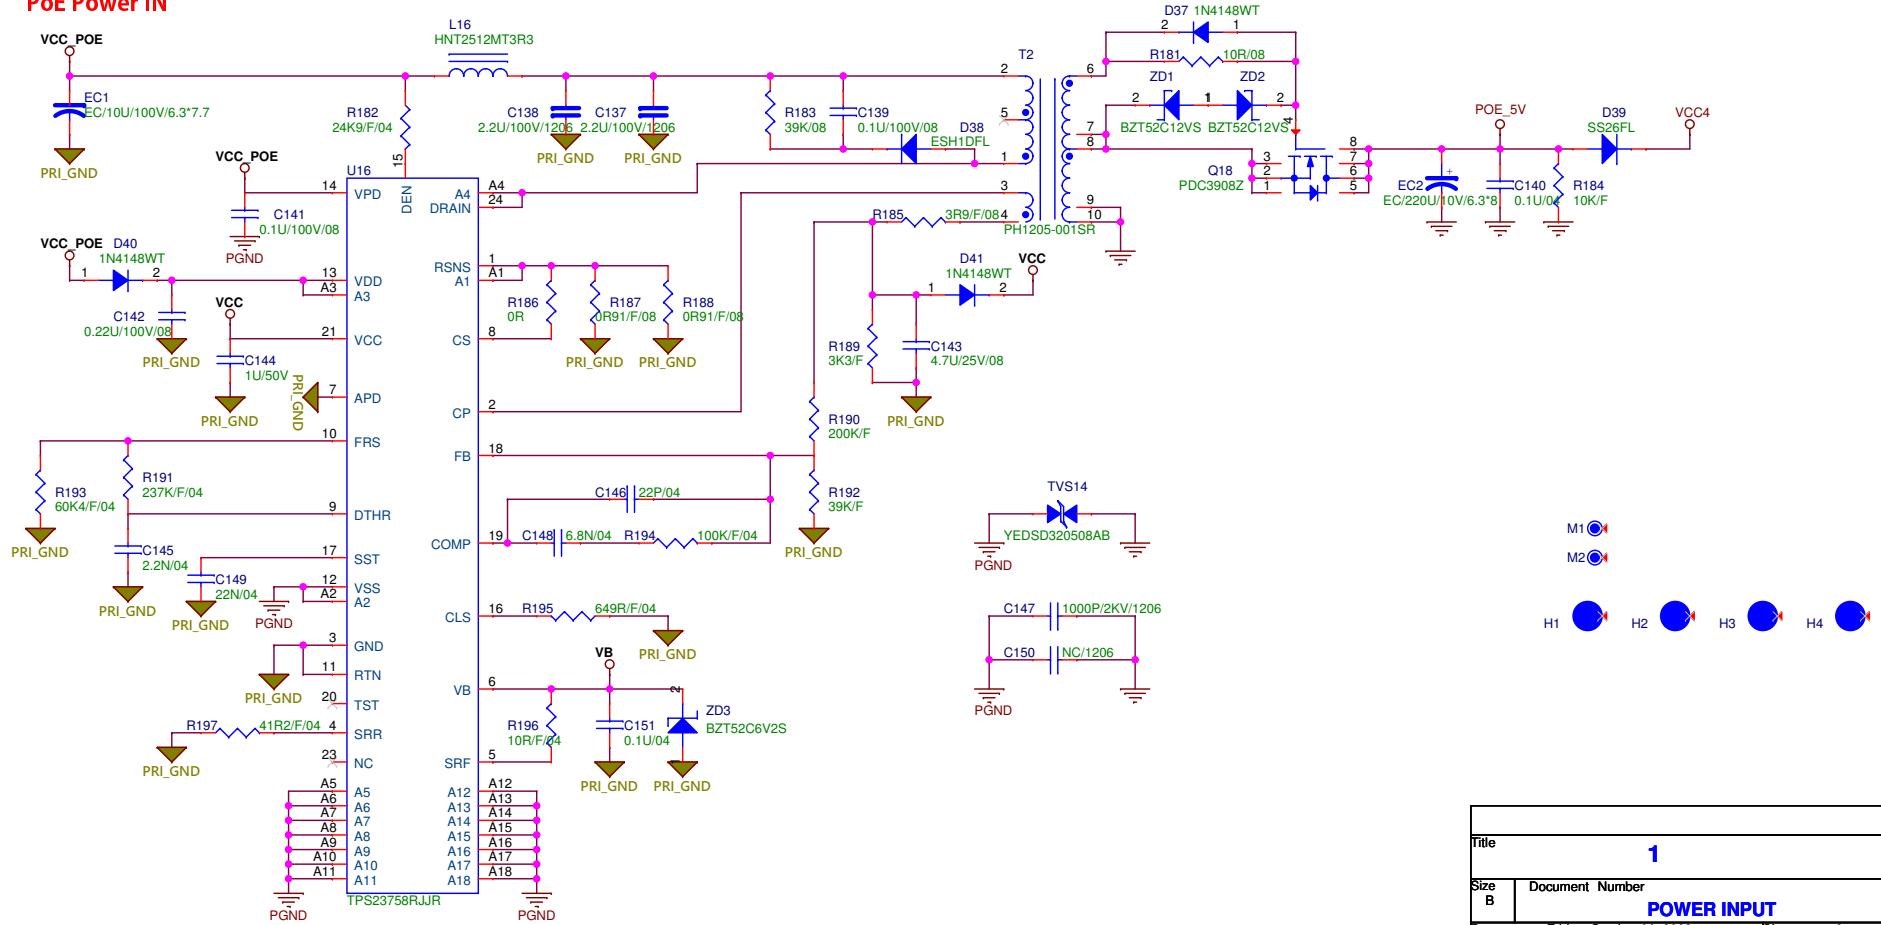

PoE Power IN

Title		1	
Size	Document Number	POWER INPUT	
B		Rev	A
Date:	Friday, October 06, 2023	Sheet	3 of 9