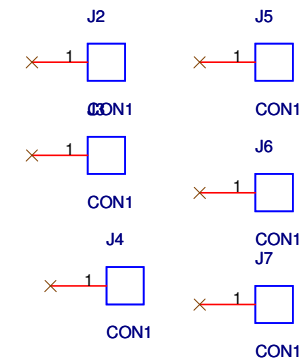

Title			3W_DCDC_Ver0
Size	Document Number	Rev	
Custpm1		<RevCode>	
Date:	Monday, October 21, 2019	Sheet	1 of 3

Title		
3W_DCDC_Ver0		
Size	Document Number	Rev
A	1	<RevCode>
Date:	Friday, September 27, 2019	Sheet 1 of 1

Title		
3W DCDC		
Size	Document Number	Rev
A	1	<RevCode>
Date:	Friday, September 27, 2019	Sheet 1 of 1

Title		
3W_DCDC_Ver0		
Size	Document Number	Rev
A	1	<RevCode>
Date:	Friday, September 27, 2019	Sheet 2 of 3