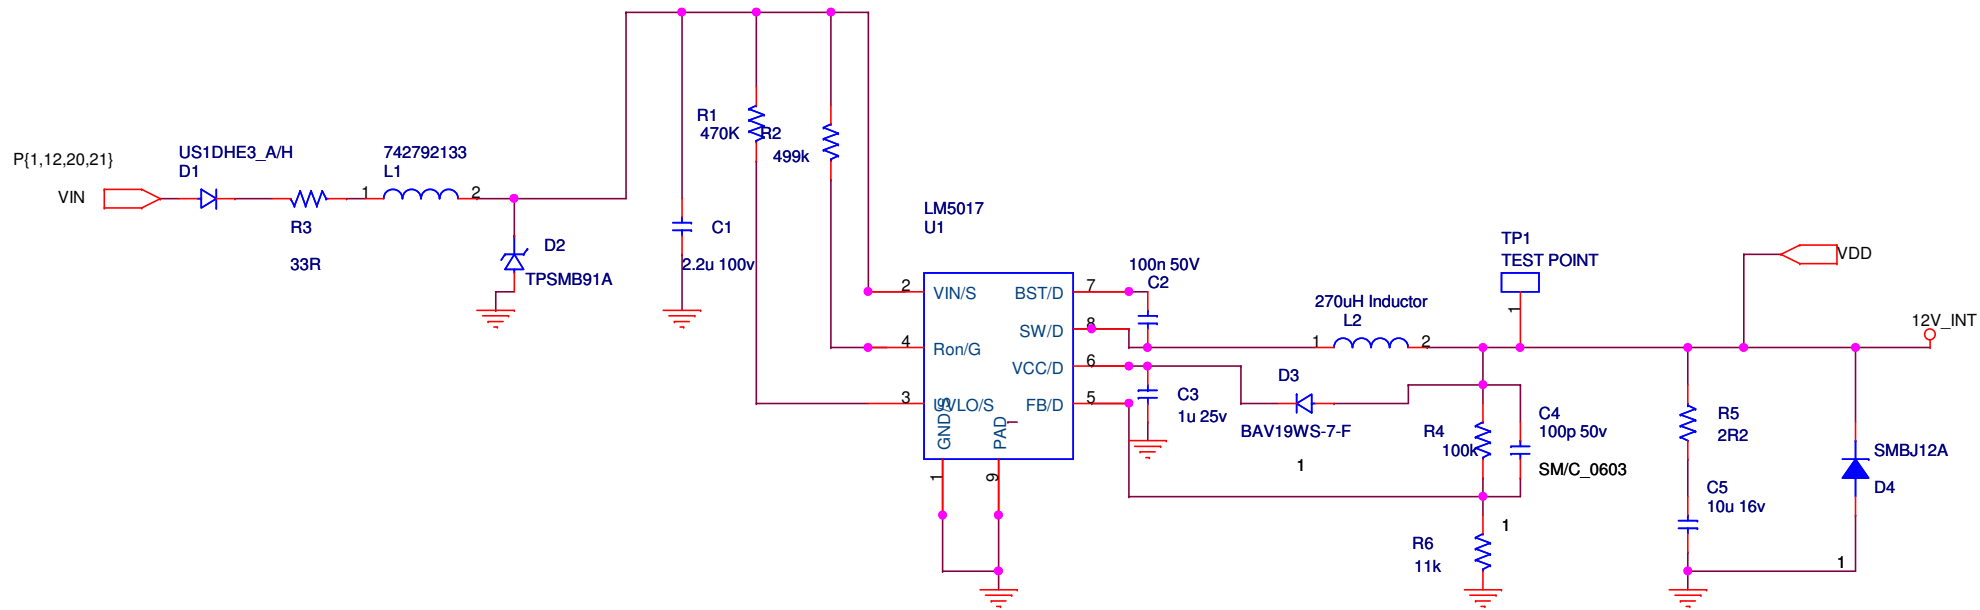

Title			3W_DCDC_Ver0
Size	Document Number	Rev	
Custpm1		<RevCode>	
Date:	Monday, October 21, 2019	Sheet	1 of 3

Title		
3W_DCDC_Ver0		
Size	Document Number	Rev
A	1	<RevCode>
Date:	Friday, September 27, 2019	Sheet 1 of 1

Title		
3W DCDC		
Size	Document Number	Rev
A	1	<RevCode>
Date:	Friday, September 27, 2019	Sheet 1 of 1

Title		
3W_DCDC_Ver0		
Size	Document Number	Rev
A	1	<RevCode>
Date:	Friday, September 27, 2019	Sheet 2 of 3

Title		
3W_DCDC_Ver0		
Size	Document Number	Rev
Custom1		<RevCoc
Date:	Friday, September 27, 2019	Sheet 3 of 3