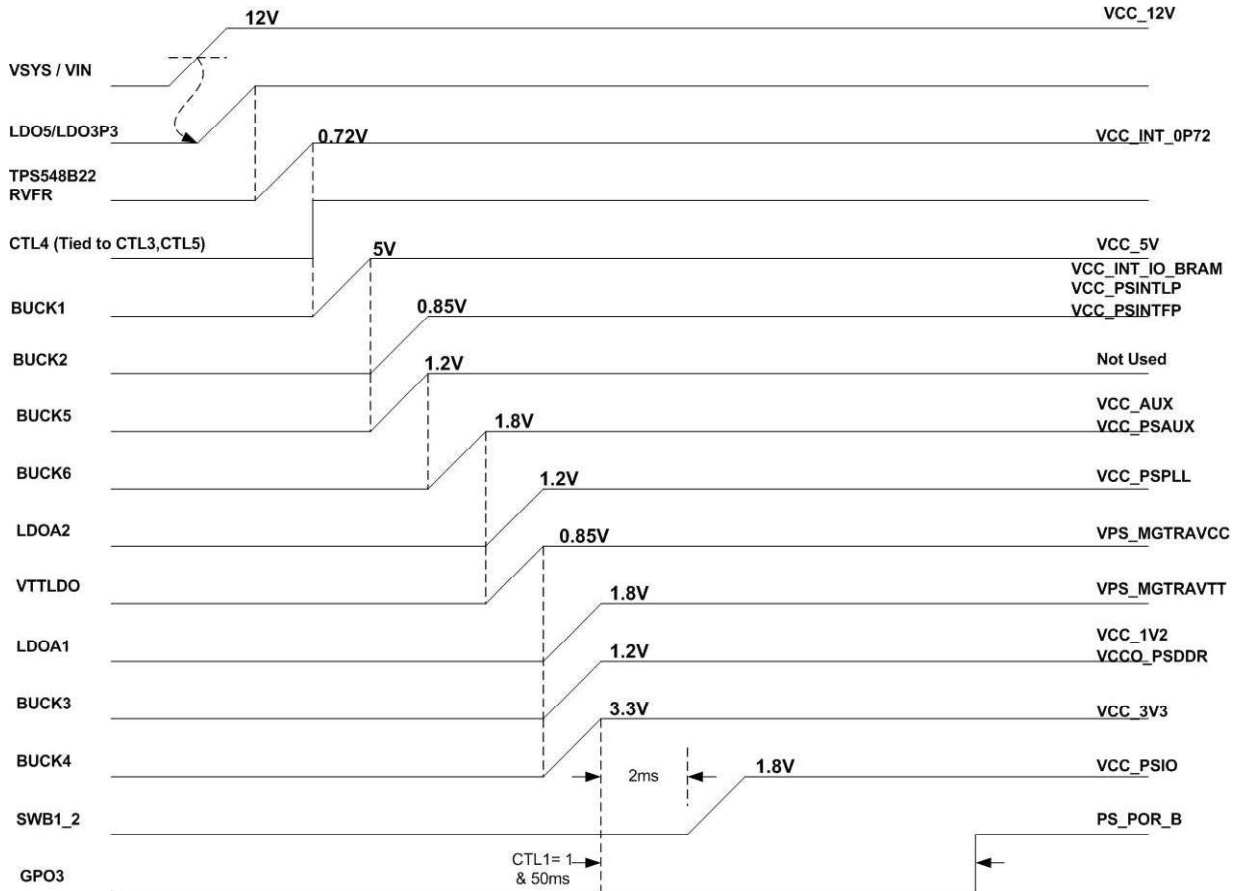

Always On Mode

Title		
Image Signal Processing Card		
Size	Document Number	Rev
A2	4300	1
Date	Wednesday, January 20, 2020	Sheet 55 of 37

EXPECTED POWER UP SEQUENCE OF TPS6508641

Title		
Image Signal Processing Card		
Size	Document Number	Rev
A2	-Disc-	1
Date: Wednesday, January 29, 2020 Sheet 3 of 37		