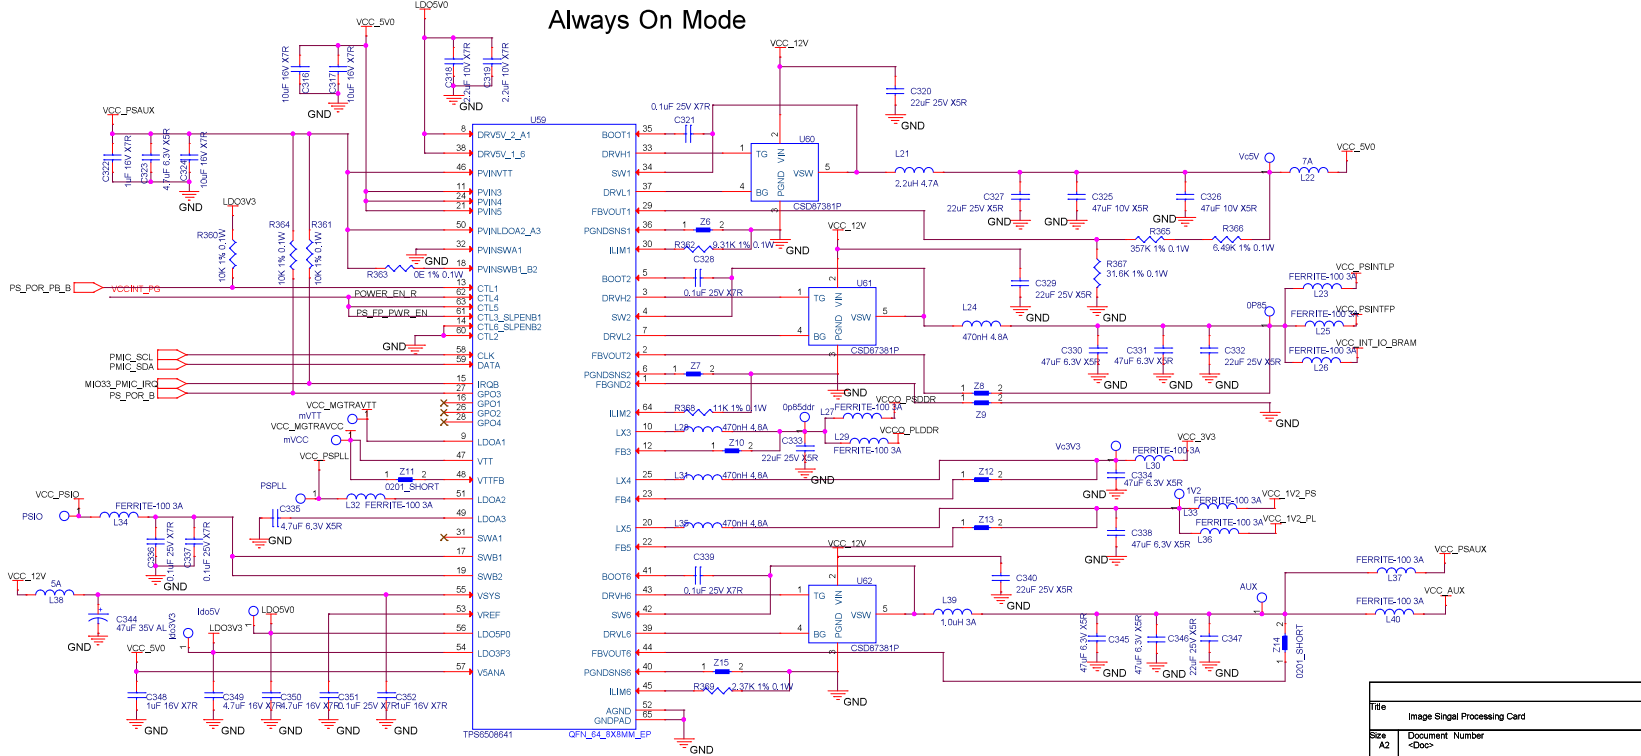

Always On Mode

Title		
Image Signal Processing Card		
Size	Document Number	Rev
A2	4300	1
Date	Wednesday, January 20, 2020	Sheet 55 of 37

EXPECTED POWER UP SEQUENCE OF TPS6508641

Title		
Image Signal Processing Card		
Size	Document Number	Rev
A2	-Disc-	1
Date: Wednesday, January 29, 2020 Sheet 3 of 37		