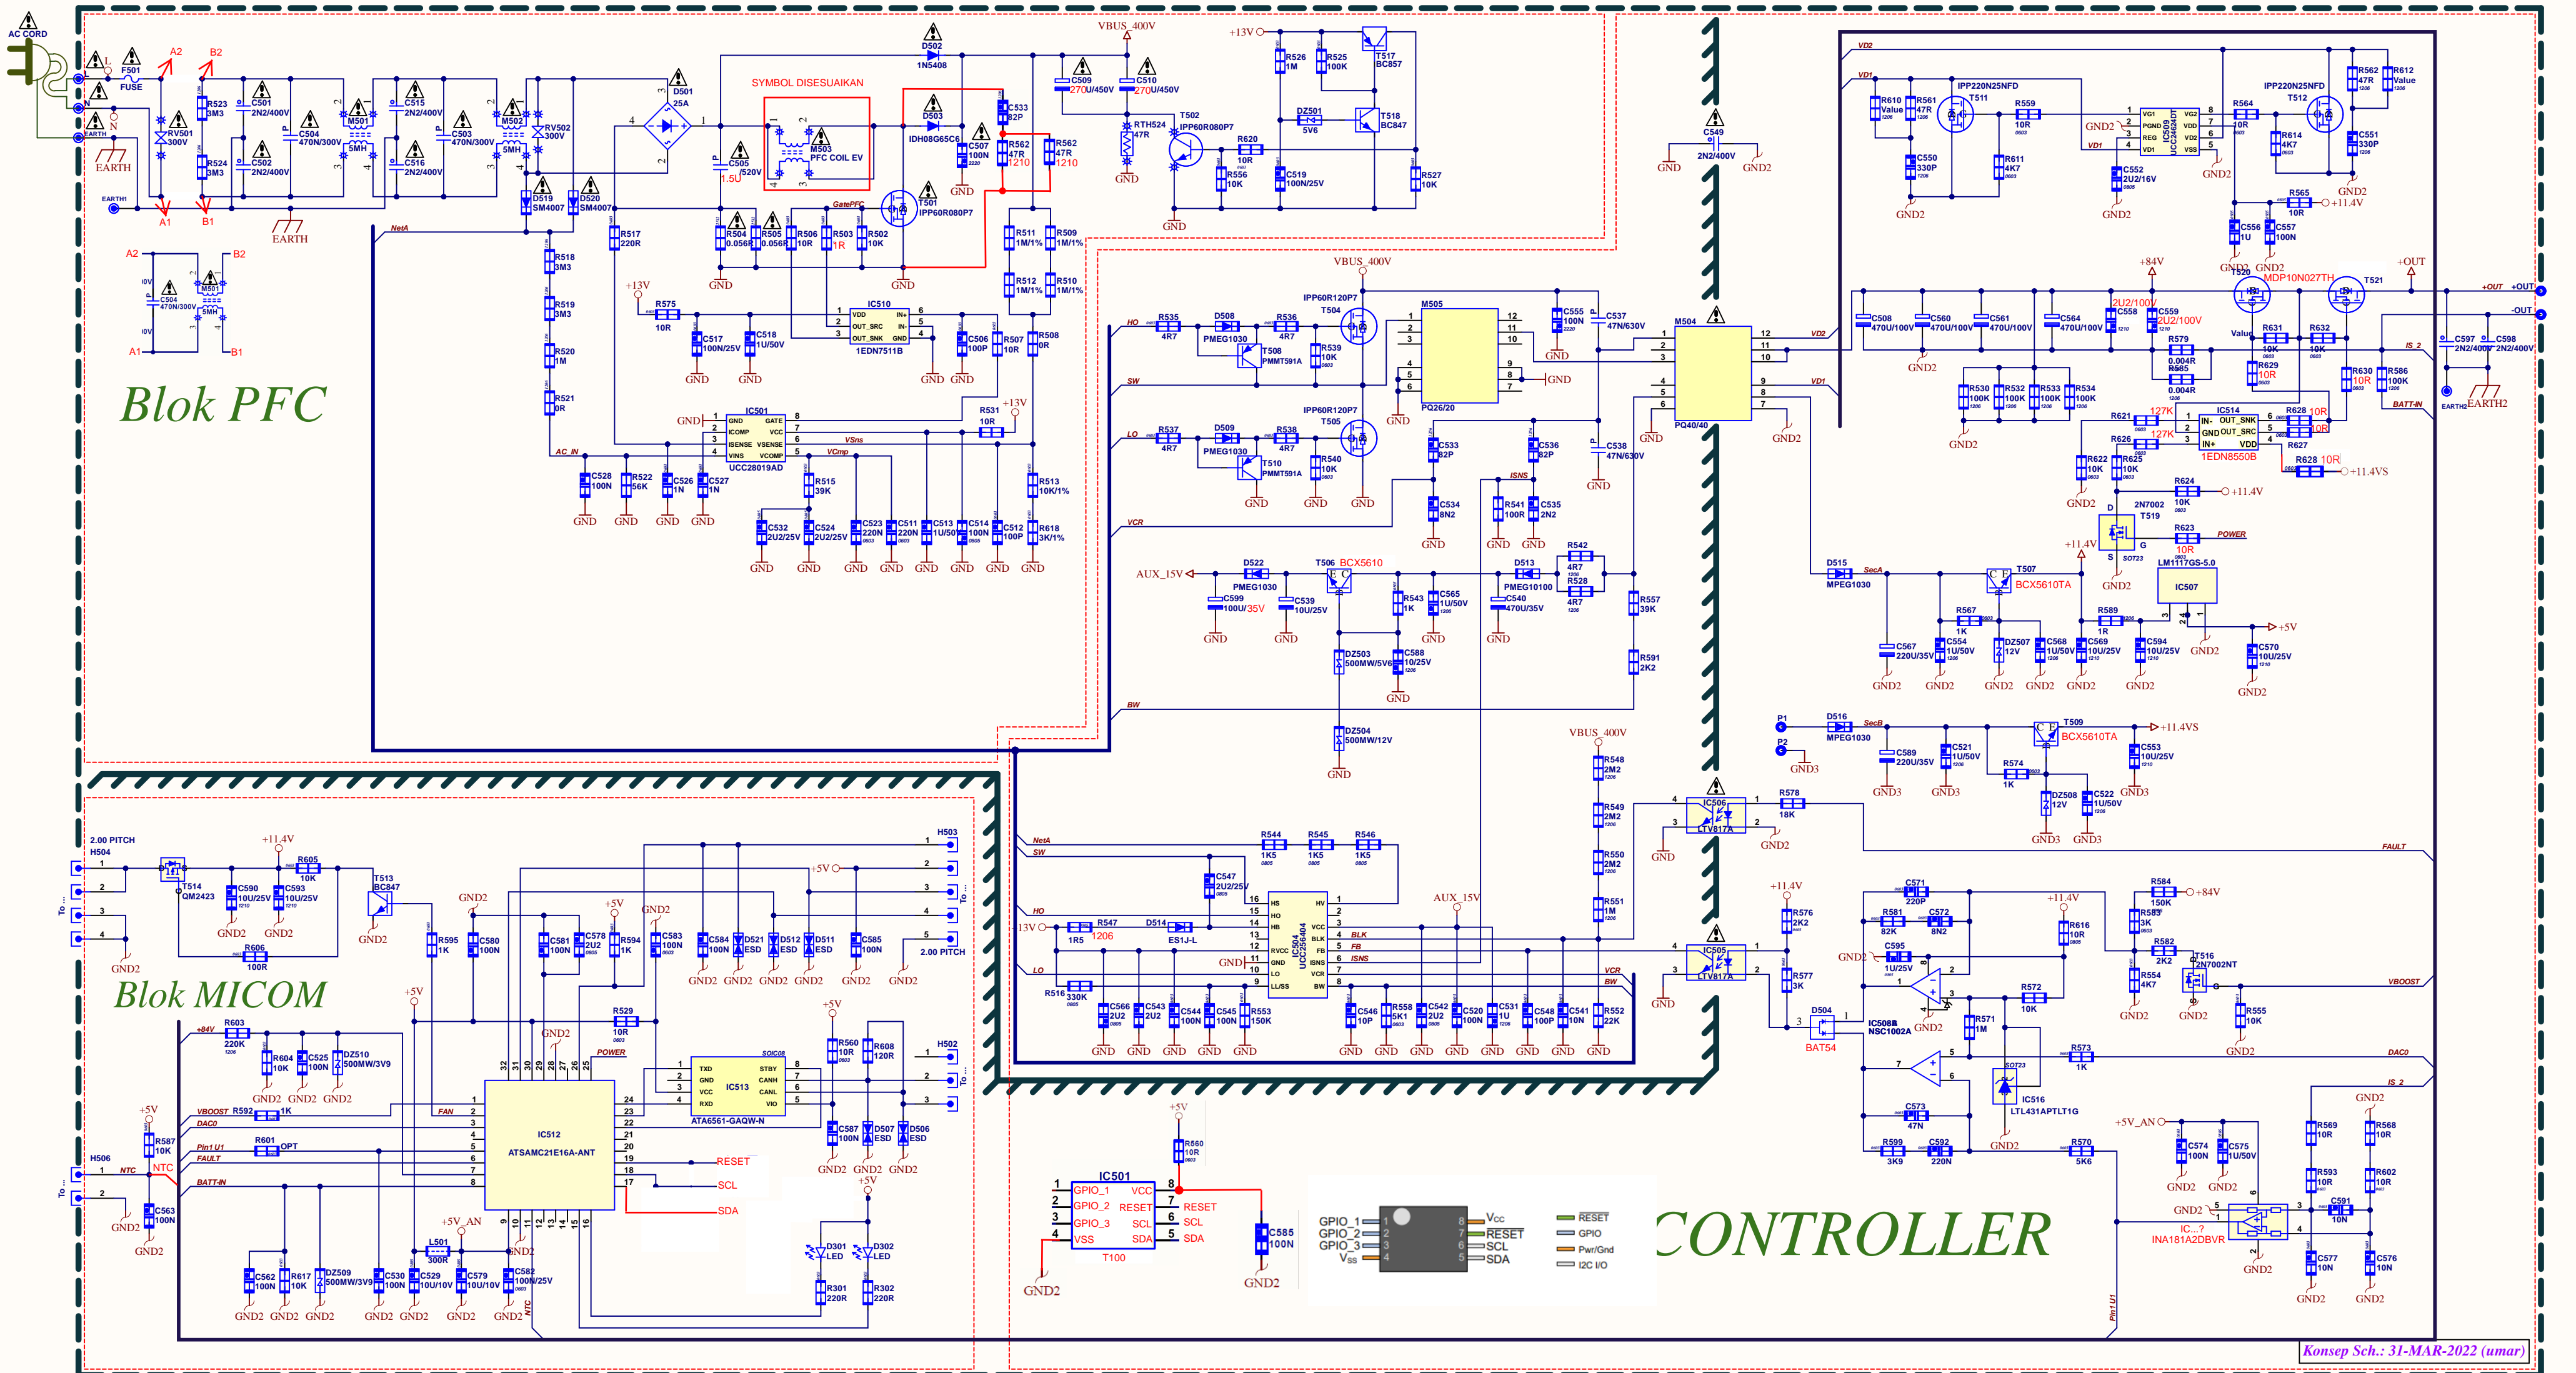

CHARGER EV 850 WATT

Blok PFC

Blok MICOM

CONTROLLER