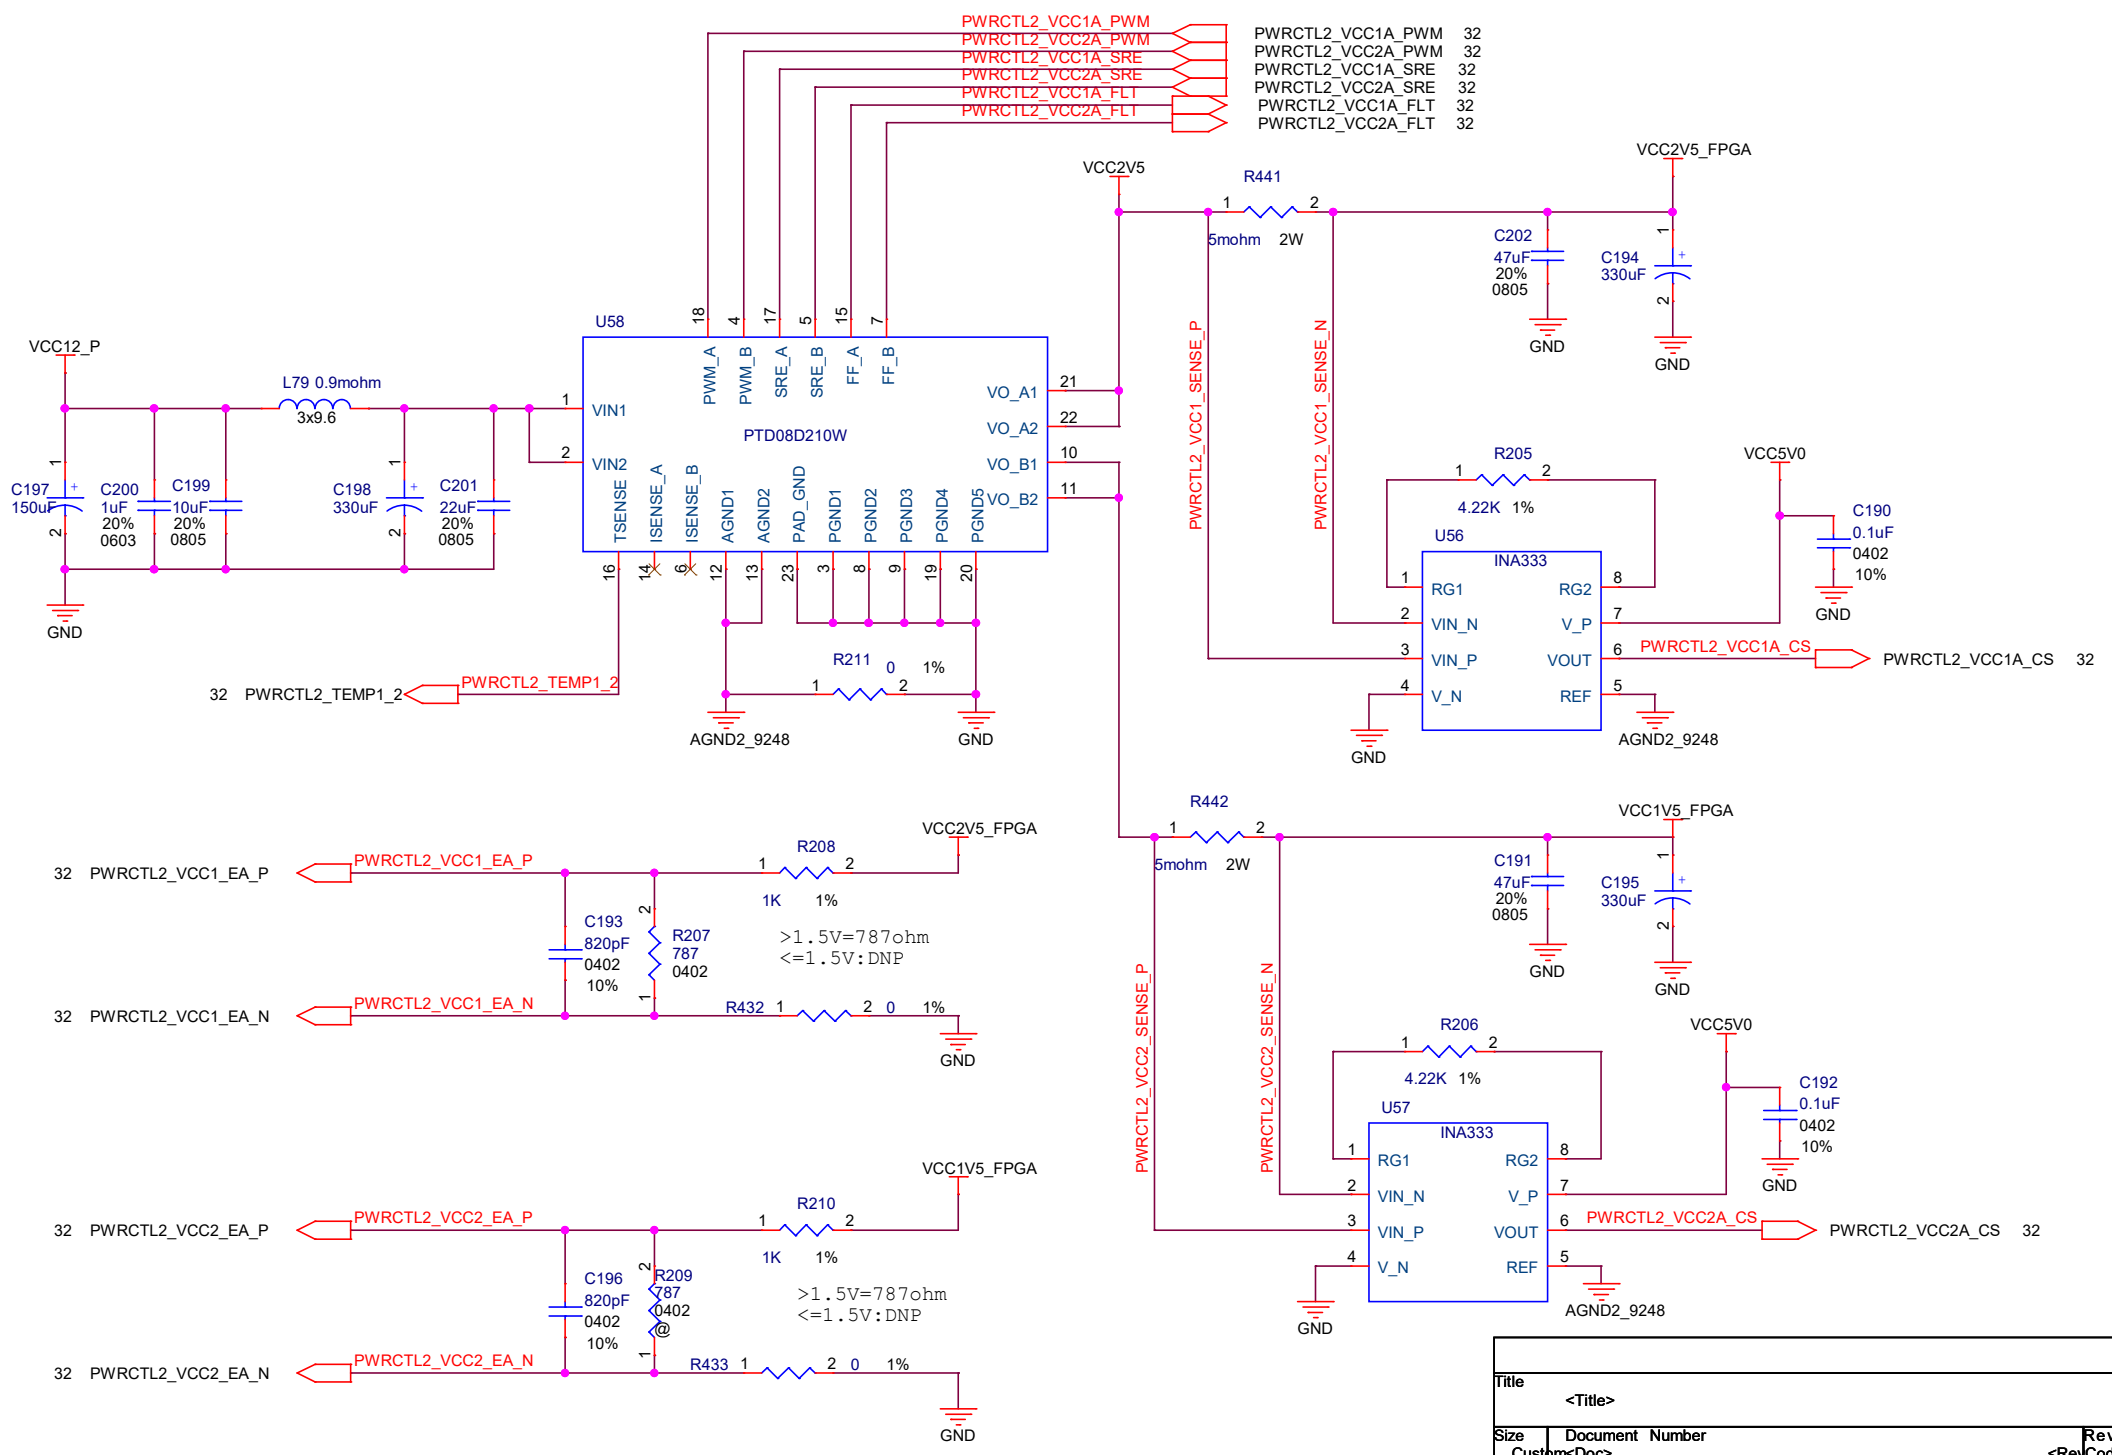

- PWRCTL1\_VCC2A\_PWM 28
- PWRCTL1\_VCC3A\_PWM 28
- PWRCTL1\_VCC2A\_SRE 28
- PWRCTL1\_VCC3A\_SRE 28
- PWRCTL1\_VCC2A\_FLT 28
- PWRCTL1\_VCC3A\_FLT 28

Title			<Title>
Size	Document Number	Rev	<RevCode>
Custom	<Doc>		
Date:	Tuesday, December 03, 2019	Sheet	30 of 40

- PWRCTL2\_VCC1A\_PWM 32
- PWRCTL2\_VCC2A\_PWM 32
- PWRCTL2\_VCC1A\_SRE 32
- PWRCTL2\_VCC2A\_SRE 32
- PWRCTL2\_VCC1A\_FLT 32
- PWRCTL2\_VCC2A\_FLT 32

32 PWRCTL2\_TEMP1\_2 ← PWRCTL2\_TEMP1\_2

PWRCTL2\_VCC1A\_CS → PWRCTL2\_VCC1A\_CS 32