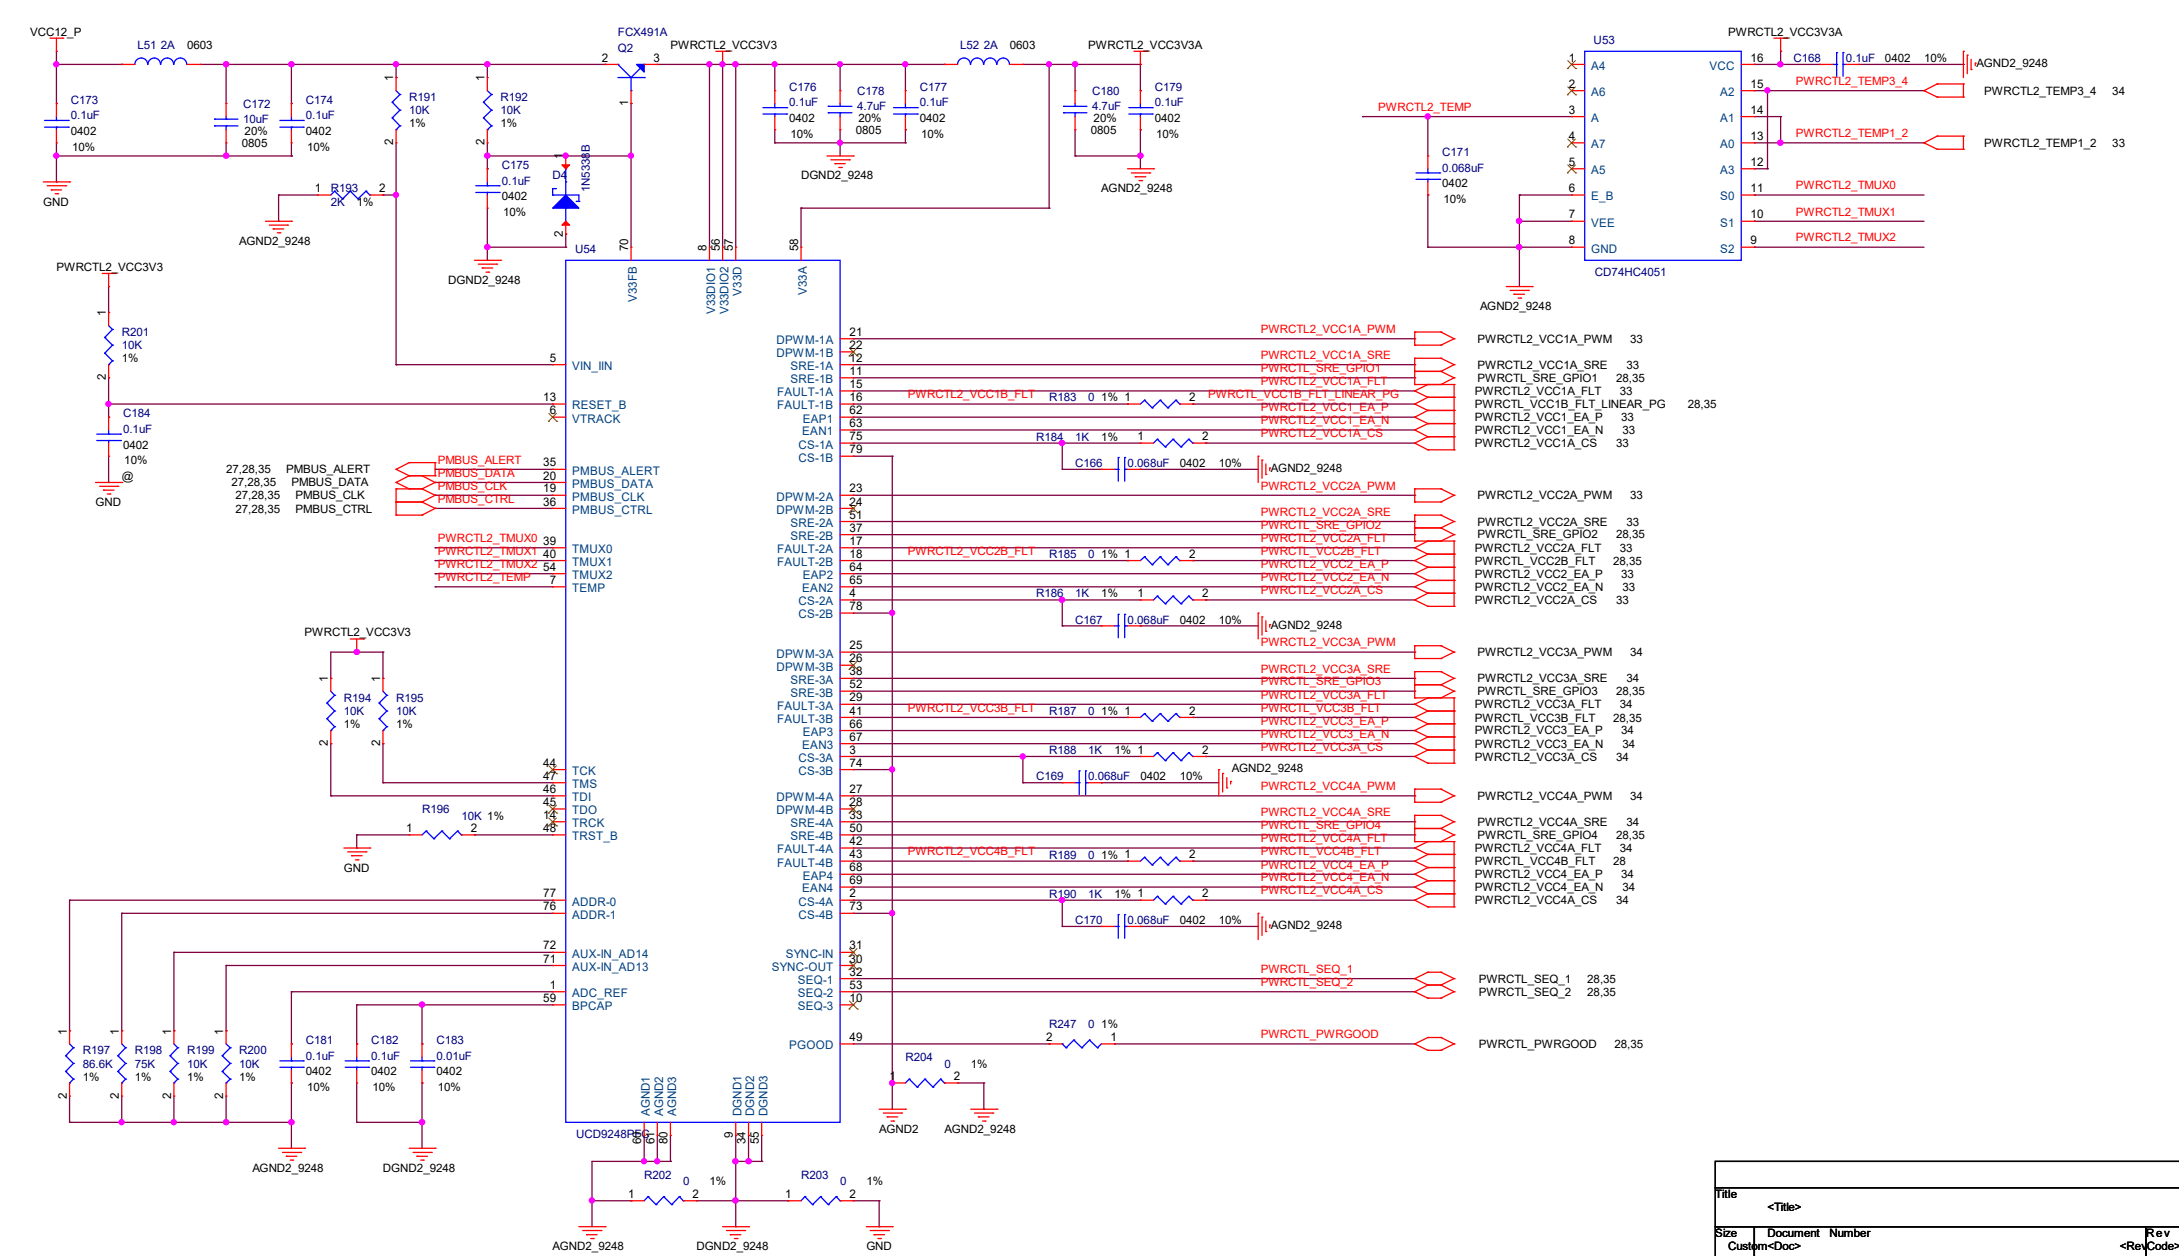

Title				<Title>
Size	Document Number			Rev
Custom	<Doc>			<Code>
Date	Tuesday, December 03, 2019	Sheet	28	of 40

Title		
<Title>		
Size	Document Number	Rev
B	<Doc>	<RevCode>
Date:	Tuesday, December 03, 2019	Sheet 29 of 40

- PWRCTL1\_VCC2A\_PWM 28
- PWRCTL1\_VCC3A\_PWM 28
- PWRCTL1\_VCC2A\_SRE 28
- PWRCTL1\_VCC3A\_SRE 28
- PWRCTL1\_VCC2A\_FLT 28
- PWRCTL1\_VCC3A\_FLT 28

Title			<Title>
Size	Document Number	Rev	<RevCode>
Custom	<Doc>		
Date:	Tuesday, December 03, 2019	Sheet	30 of 40

Title		
<Title>		
Size	Document Number	Rev
A	<Doc>	<RevCode>
Date:	Tuesday, December 03, 2019	Sheet 31 of 40

Title			
<Title>			
Size	Document Number	Rev	
Custom	<Doc>	<Code>	
Date	Tuesday, December 03, 2019	Sheet	32 of 40

- PWRCTL2\_VCC1A\_PWM 32
- PWRCTL2\_VCC2A\_PWM 32
- PWRCTL2\_VCC1A\_SRE 32
- PWRCTL2\_VCC2A\_SRE 32
- PWRCTL2\_VCC1A\_FLT 32
- PWRCTL2\_VCC2A\_FLT 32

32 PWRCTL2\_TEMP1\_2 ← PWRCTL2\_TEMP1\_2

PWRCTL2\_VCC1A\_CS → PWRCTL2\_VCC1A\_CS 32