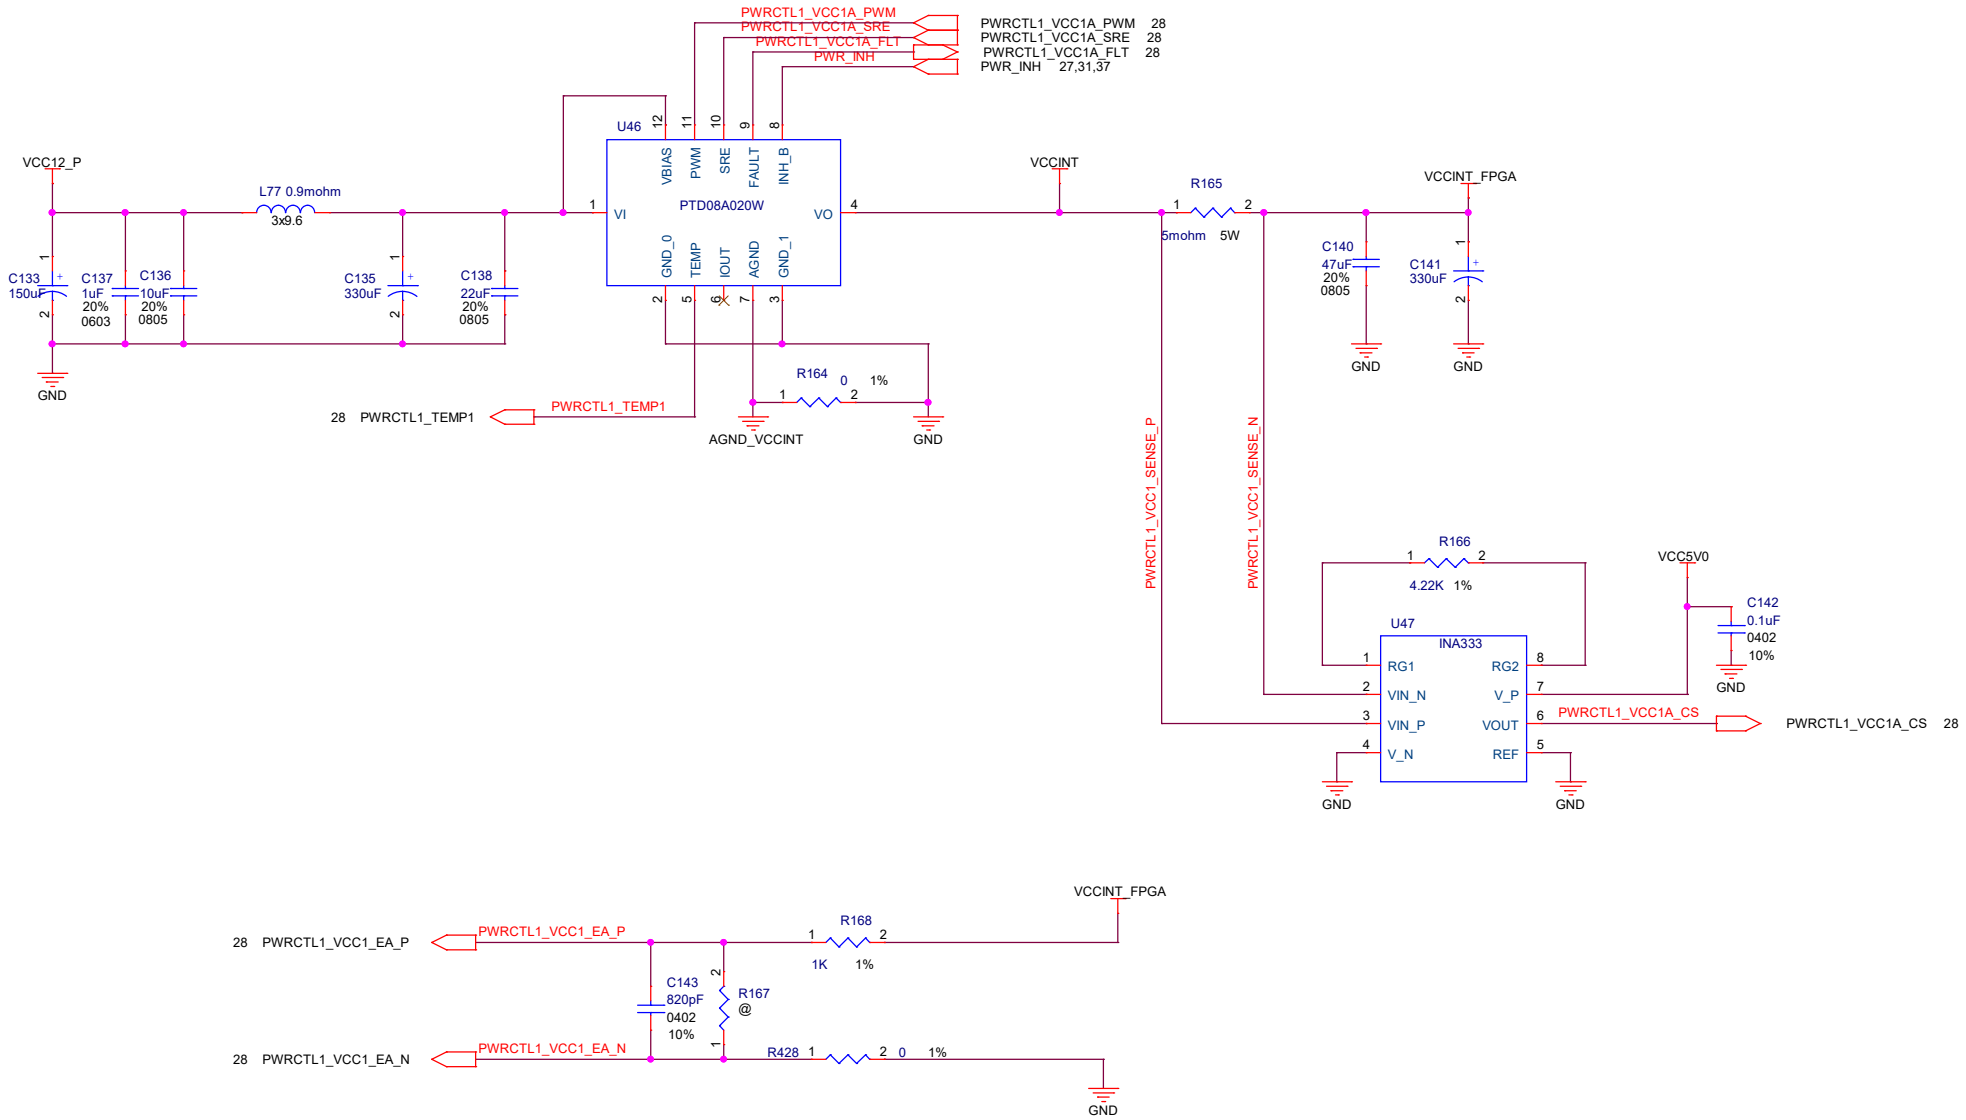

Title				<Title>
Size	Document Number			Rev
Custom	<Doc>			<Code>
Date	Tuesday, December 03, 2019	Sheet	28	of 40

Title		
<Title>		
Size	Document Number	Rev
B	<Doc>	<RevCode>
Date:	Tuesday, December 03, 2019	Sheet 29 of 40

- PWRCTL1\_VCC2A\_PWM 28
- PWRCTL1\_VCC3A\_PWM 28
- PWRCTL1\_VCC2A\_SRE 28
- PWRCTL1\_VCC3A\_SRE 28
- PWRCTL1\_VCC2A\_FLT 28
- PWRCTL1\_VCC3A\_FLT 28

Title			<Title>
Size	Document Number	Rev	<RevCode>
Custom	<Doc>		
Date:	Tuesday, December 03, 2019	Sheet	30 of 40

Title		
<Title>		
Size	Document Number	Rev
A	<Doc>	<RevCode>
Date:	Tuesday, December 03, 2019	Sheet 31 of 40

Title			
<Title>			
Size	Document Number	Rev	
Custom	<Doc>	<Code>	
Date	Tuesday, December 03, 2019	Sheet	32 of 40

- PWRCTL2\_VCC1A\_PWM 32
- PWRCTL2\_VCC2A\_PWM 32
- PWRCTL2\_VCC1A\_SRE 32
- PWRCTL2\_VCC2A\_SRE 32
- PWRCTL2\_VCC1A\_FLT 32
- PWRCTL2\_VCC2A\_FLT 32

32 PWRCTL2\_TEMP1\_2 ← PWRCTL2\_TEMP1\_2

PWRCTL2\_VCC1A\_CS → PWRCTL2\_VCC1A\_CS 32