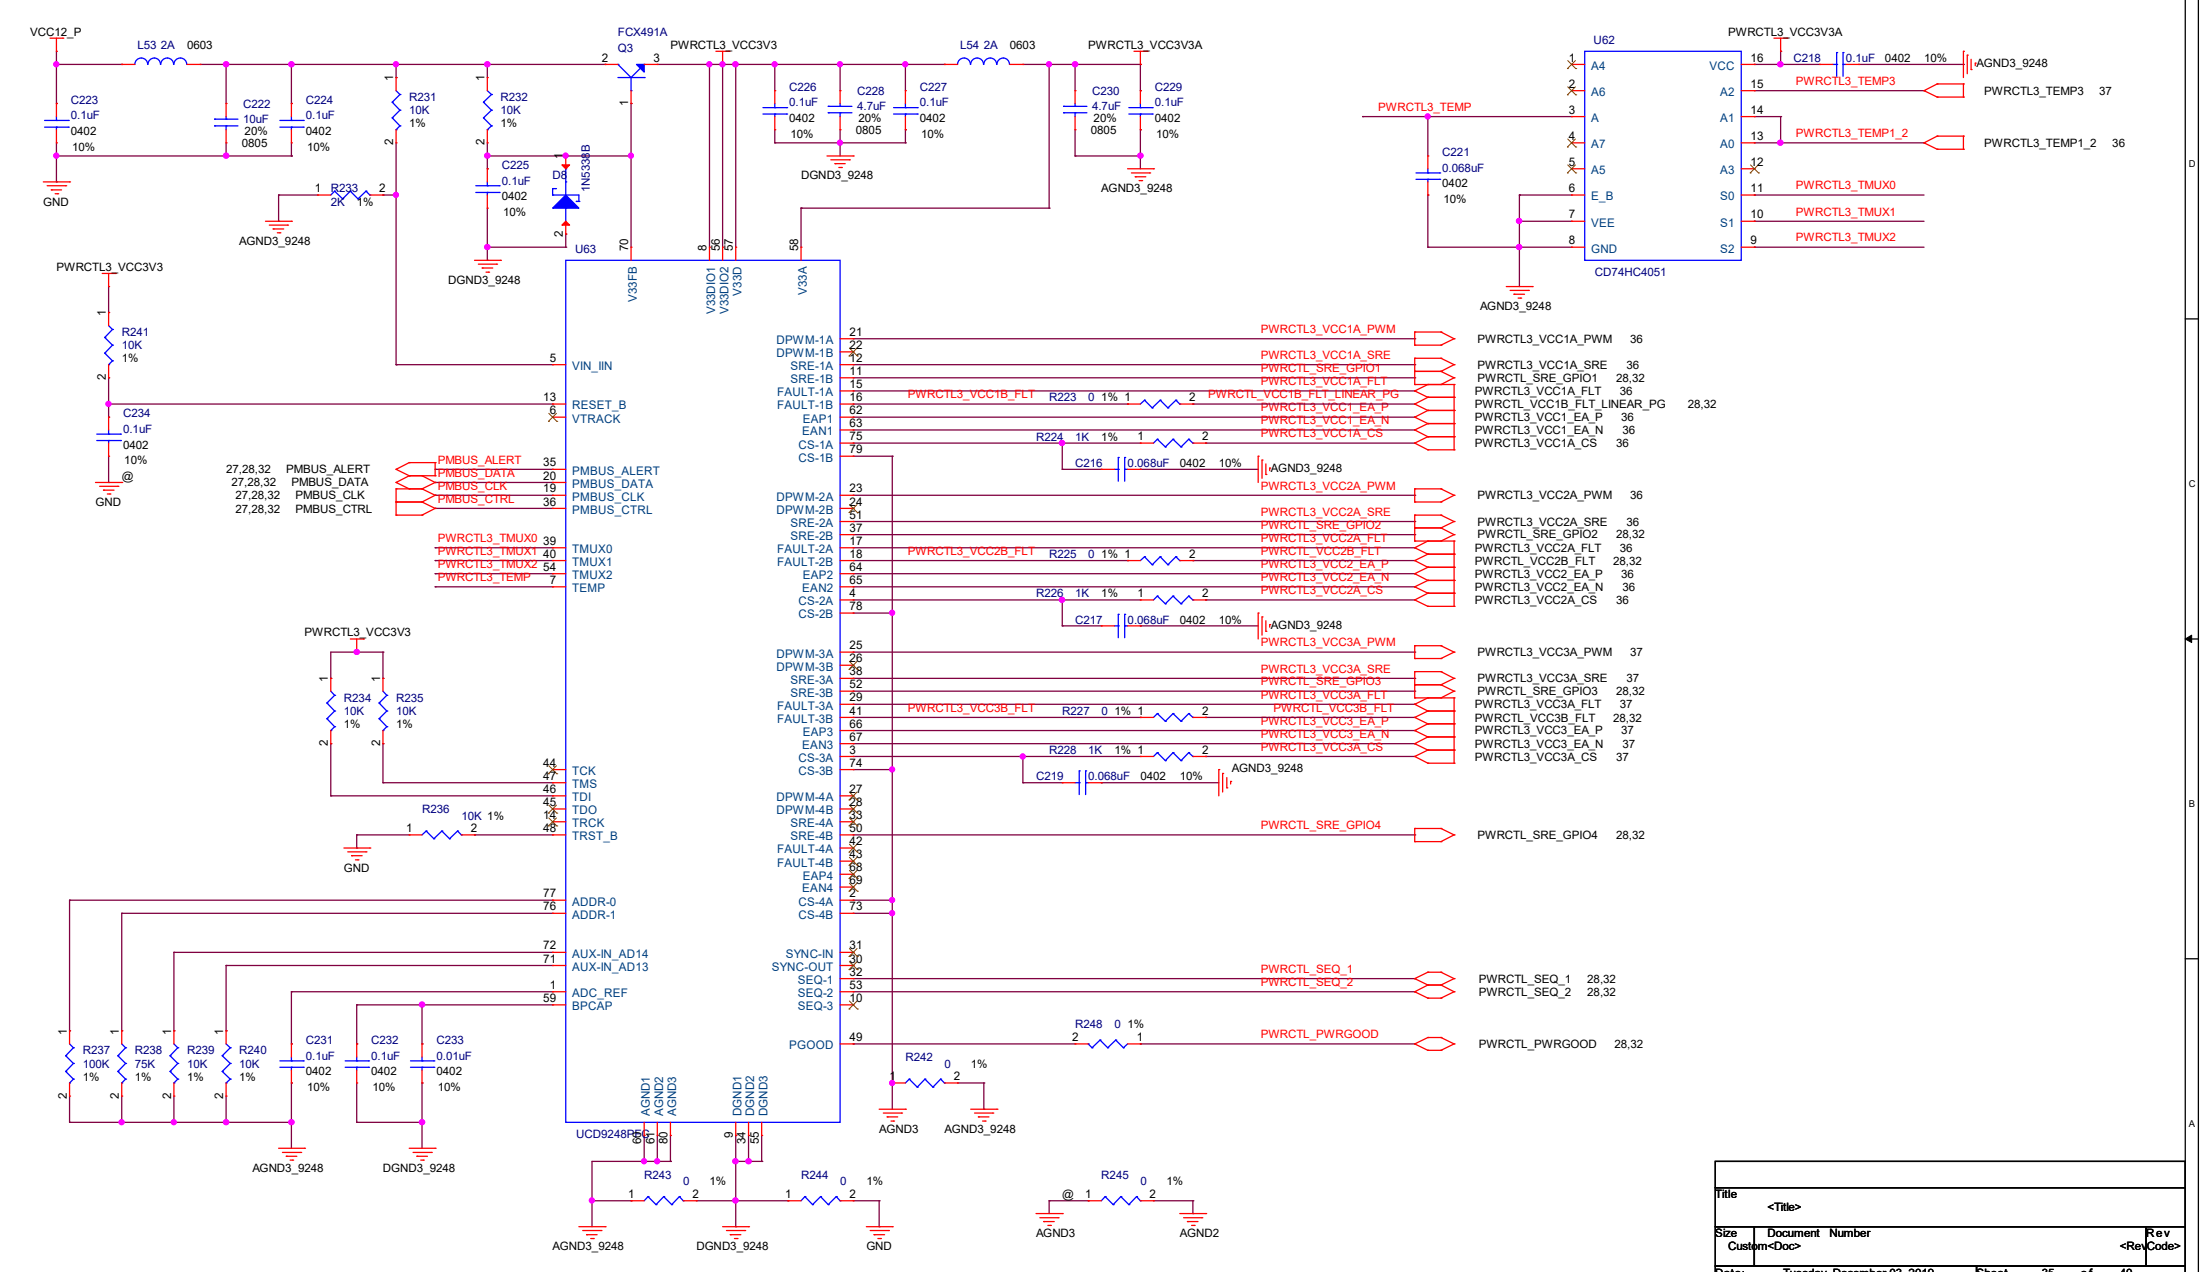

Title	<Title>		
Size	Document	Number	Rev
Custom	<Doc>		<Code>
Date	Tuesday, December 03, 2019	Sheet	35 of 40