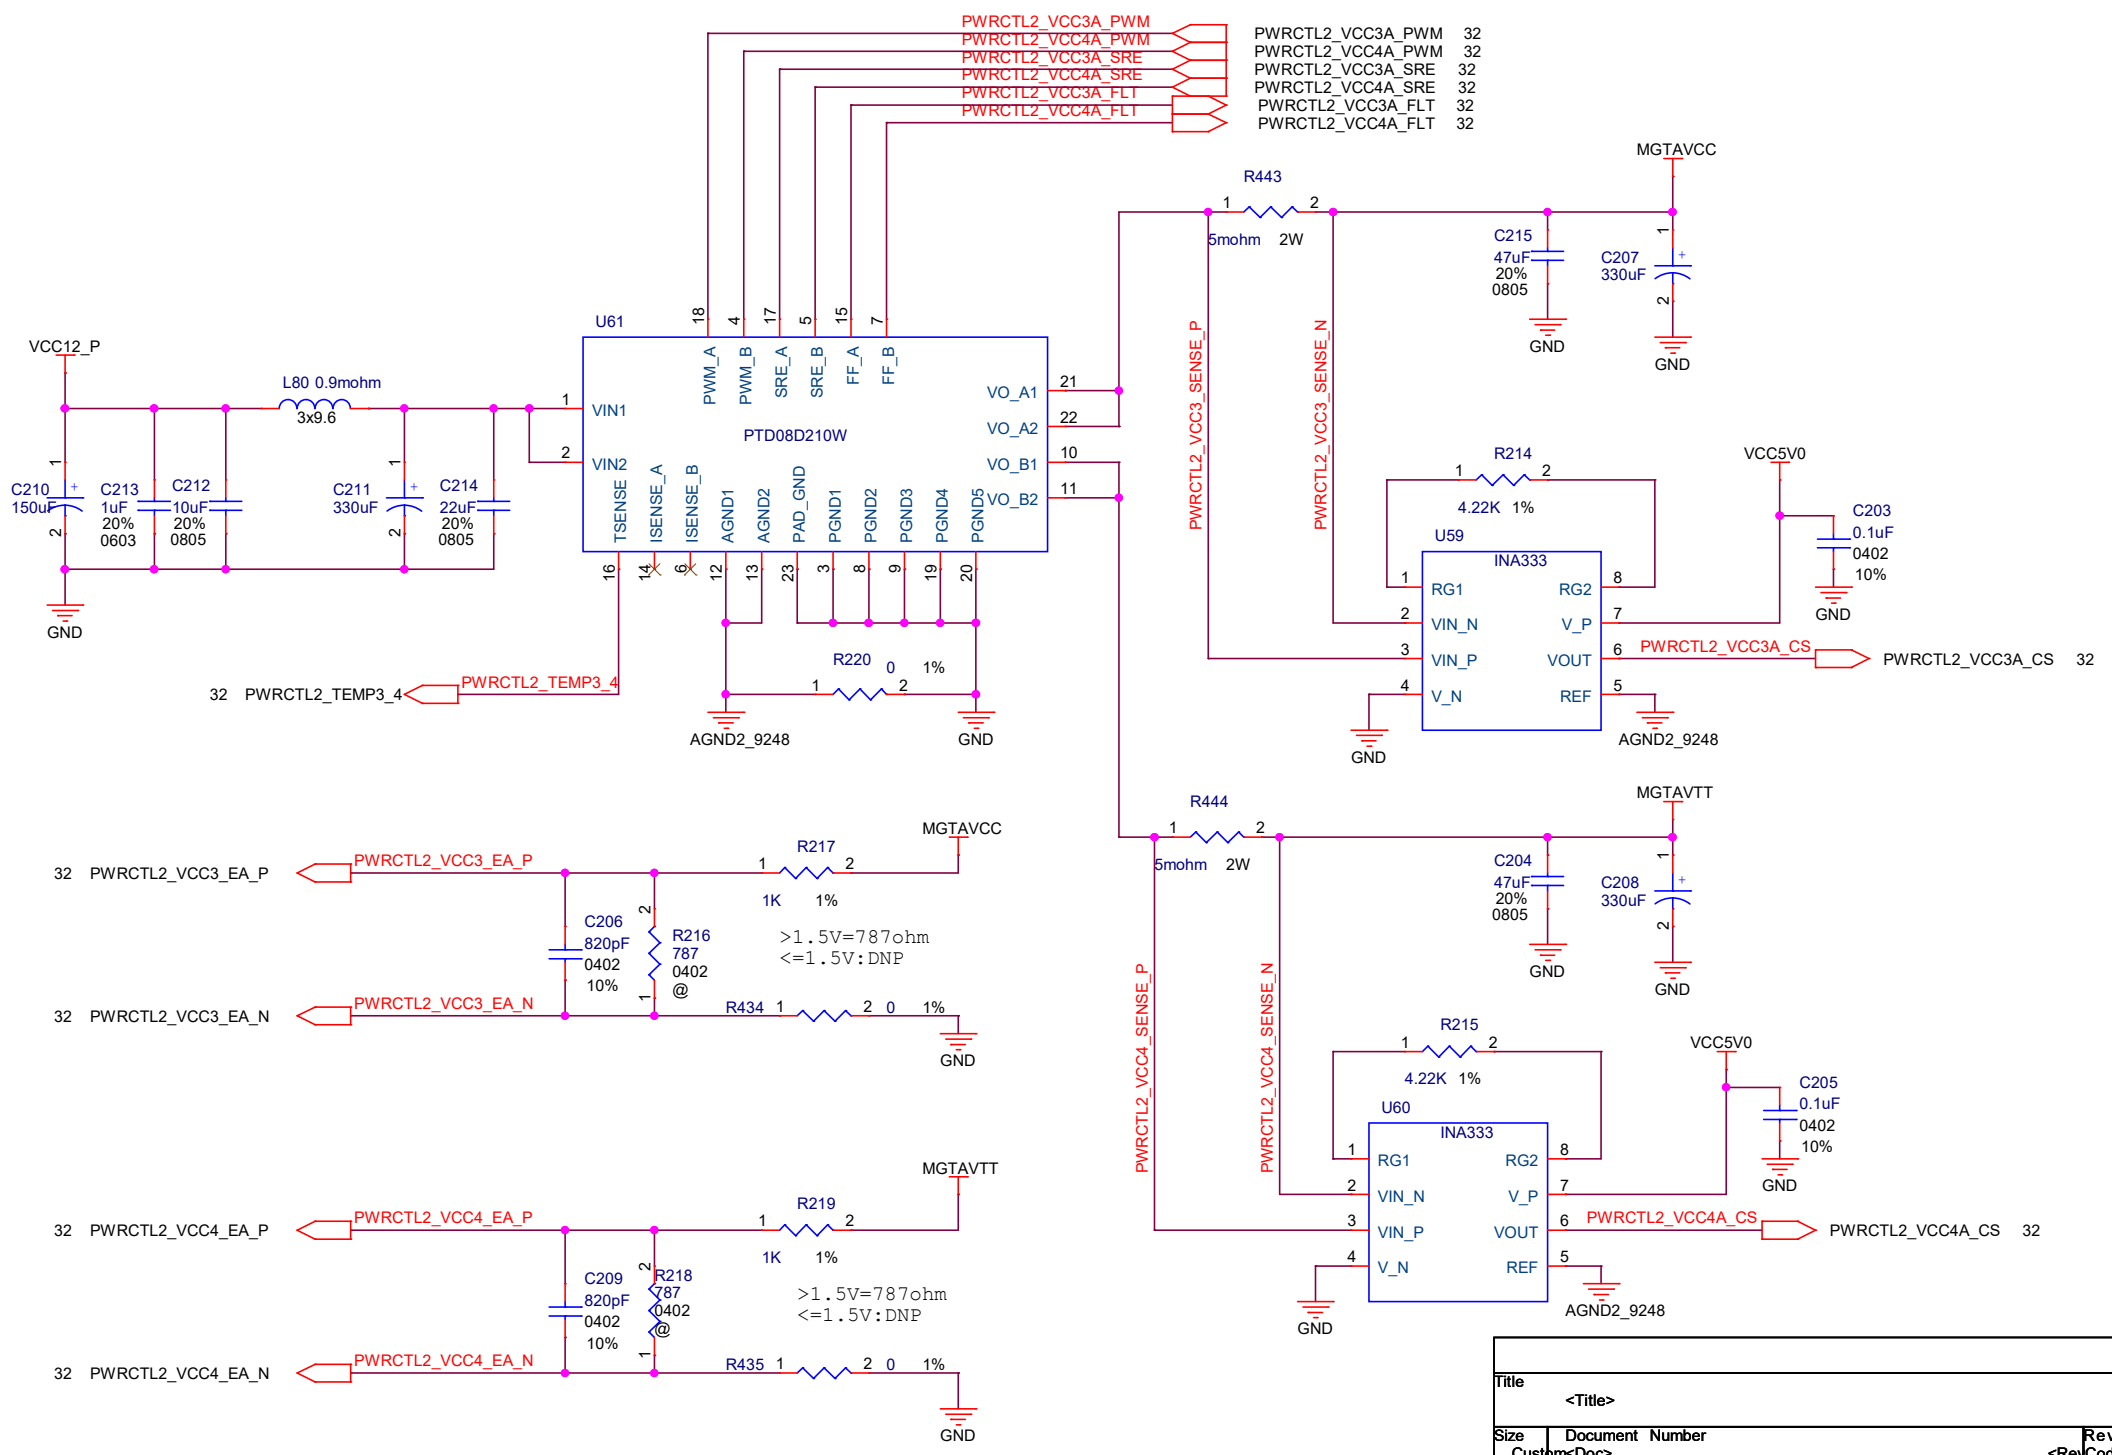

- PWRCTL2_VCC3A_PWM 32
- PWRCTL2_VCC4A_PWM 32
- PWRCTL2_VCC3A_SRE 32
- PWRCTL2_VCC4A_SRE 32
- PWRCTL2_VCC3A_FLT 32
- PWRCTL2_VCC4A_FLT 32

Title			<Title>
Size	Document Number	Rev	<RevCode>
Custom	<Doc>		
Date:	Tuesday, December 03, 2019	Sheet	34 of 40