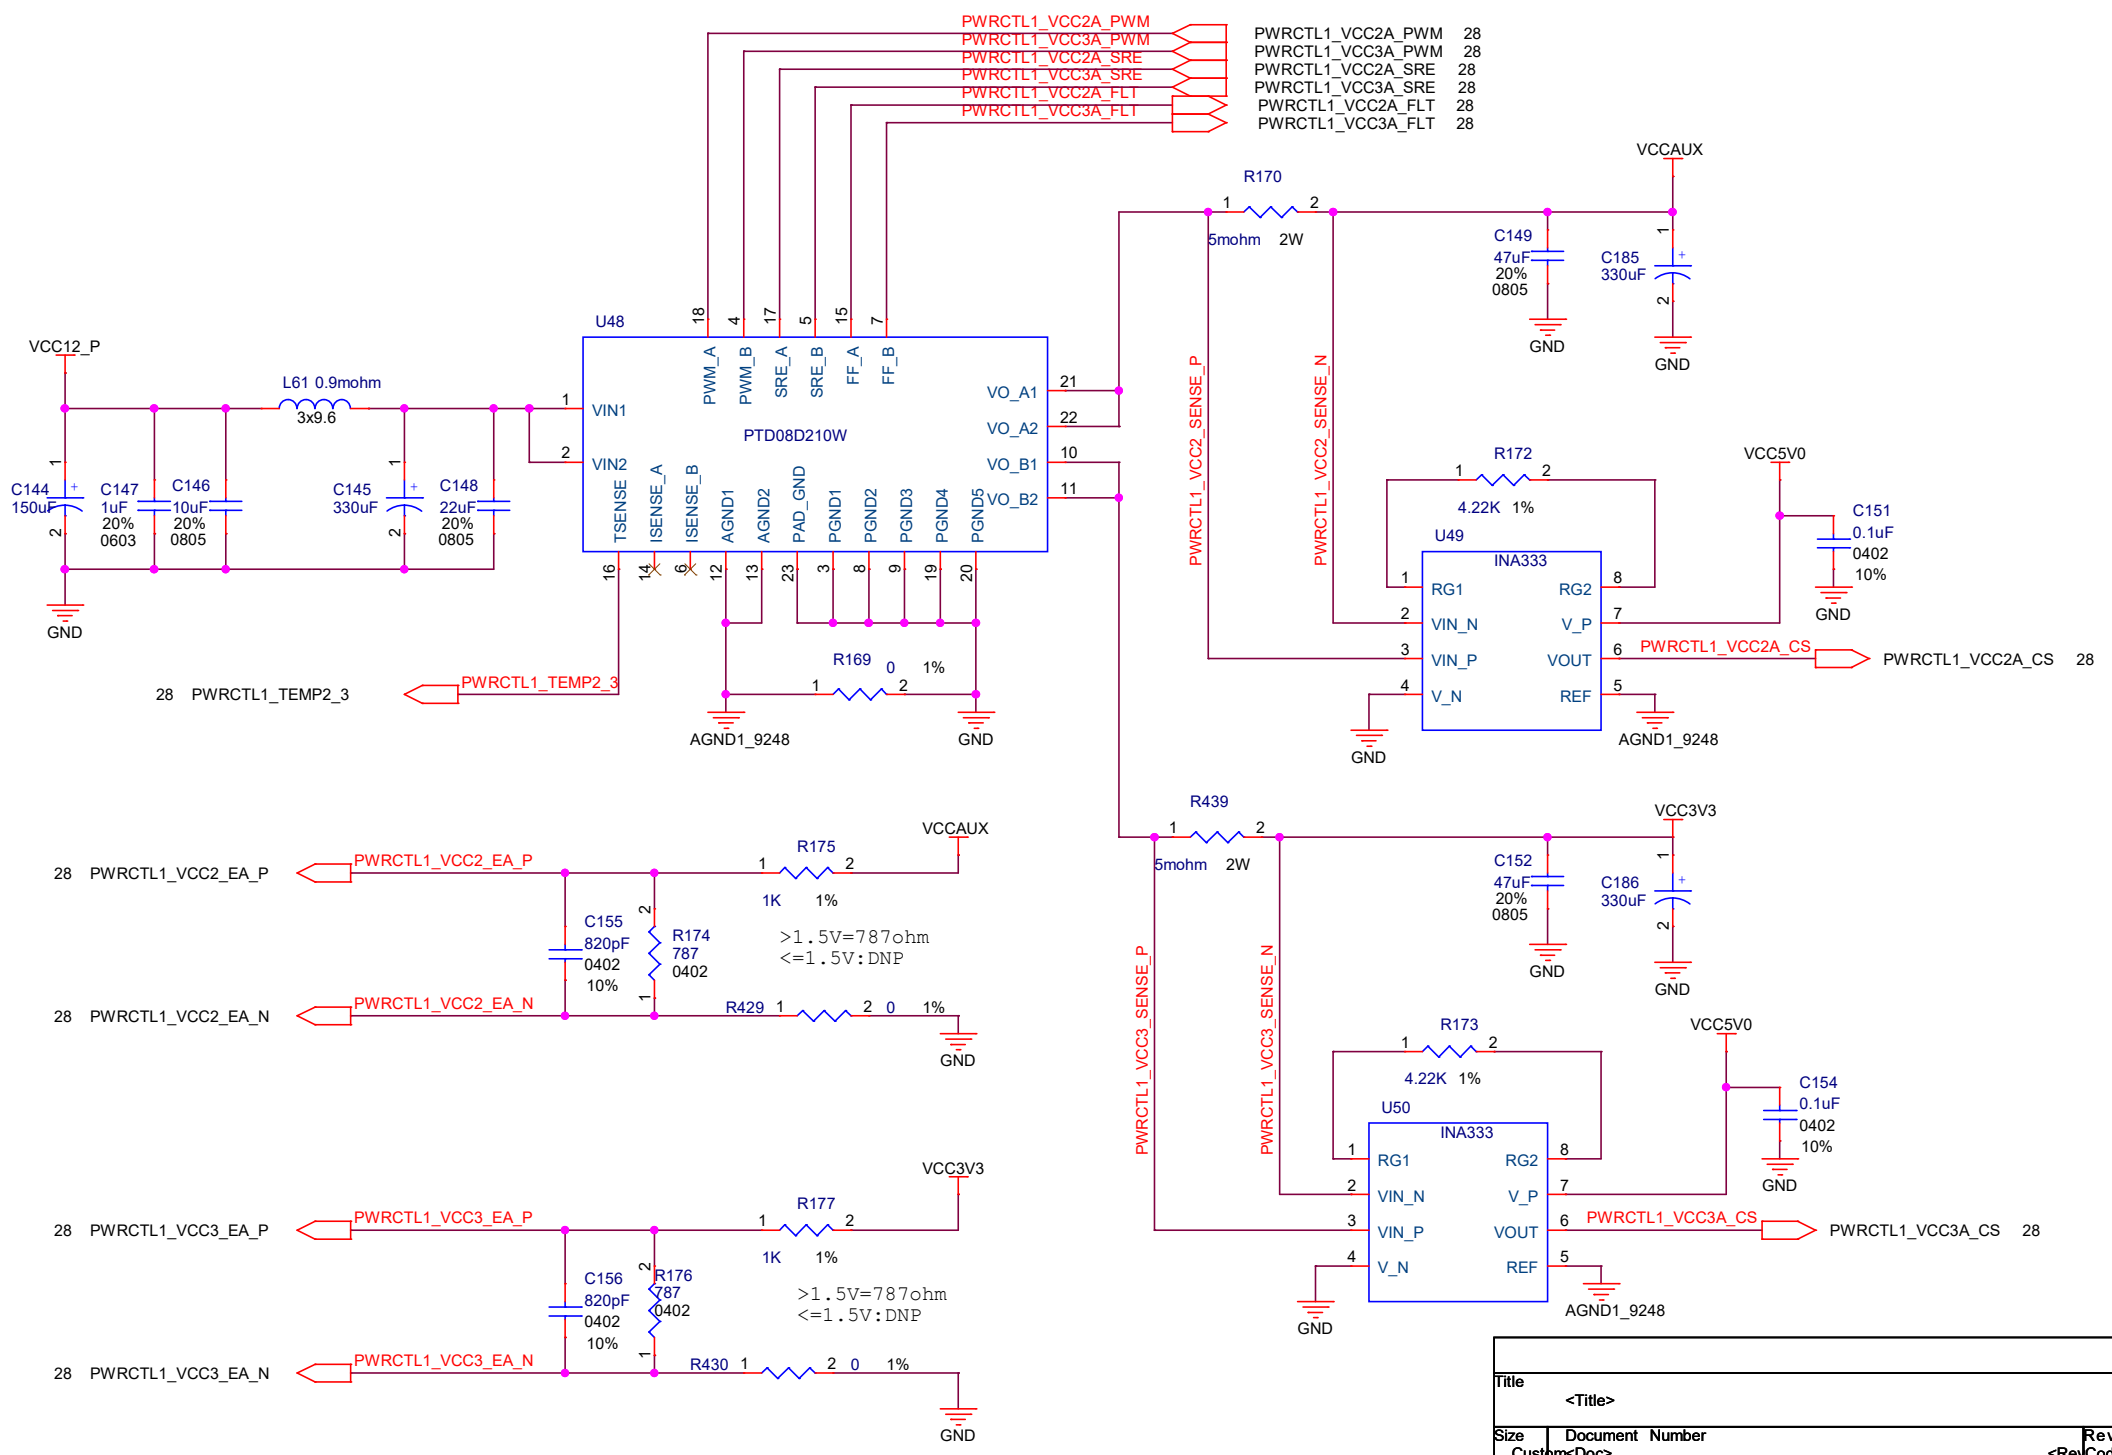

Title				<Title>
Size	Document Number			Rev
Custom	<Doc>			<Code>
Date	Tuesday, December 03, 2019	Sheet	28	of 40

Title		
<Title>		
Size	Document Number	Rev
B	<Doc>	<RevCode>
Date:	Tuesday, December 03, 2019	Sheet 29 of 40

- PWRCTL1\_VCC2A\_PWM 28
- PWRCTL1\_VCC3A\_PWM 28
- PWRCTL1\_VCC2A\_SRE 28
- PWRCTL1\_VCC3A\_SRE 28
- PWRCTL1\_VCC2A\_FLT 28
- PWRCTL1\_VCC3A\_FLT 28

Title			<Title>
Size	Document Number	Rev	<RevCode>
Custom	<Doc>		
Date:	Tuesday, December 03, 2019	Sheet	30 of 40

- PWRCTL2\_VCC1A\_PWM 32
- PWRCTL2\_VCC2A\_PWM 32
- PWRCTL2\_VCC1A\_SRE 32
- PWRCTL2\_VCC2A\_SRE 32
- PWRCTL2\_VCC1A\_FLT 32
- PWRCTL2\_VCC2A\_FLT 32

32 PWRCTL2\_TEMP1\_2 ← PWRCTL2\_TEMP1\_2

PWRCTL2\_VCC1A\_CS → PWRCTL2\_VCC1A\_CS 32