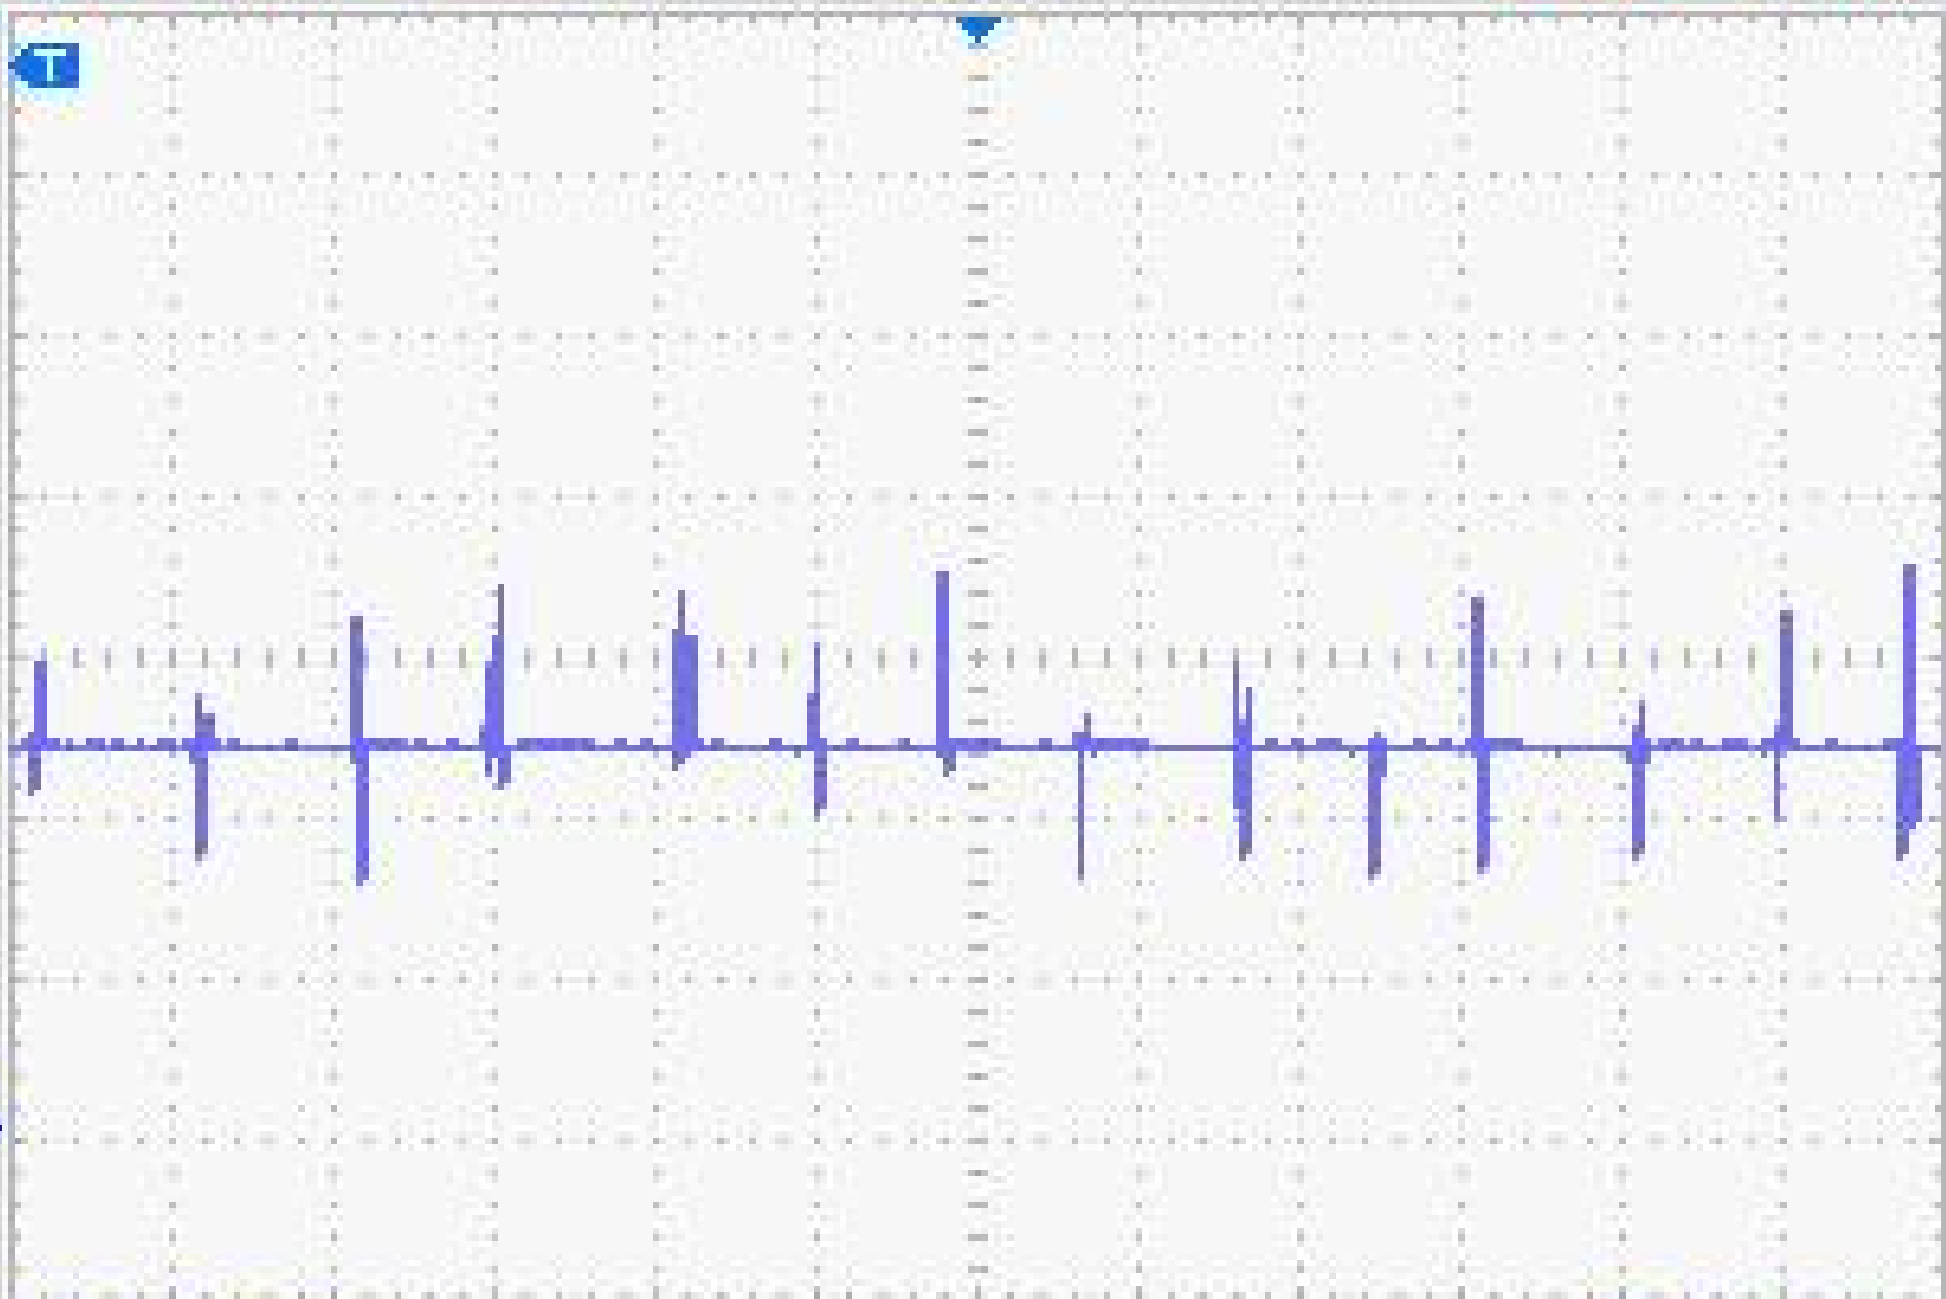

RIGOL

STOP

f

1.76U

5.00V

Time 1.000ms

20.40ms