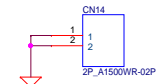

# PoE

PoE Type 1, Class 2 = max. 7W

Isolation barrier