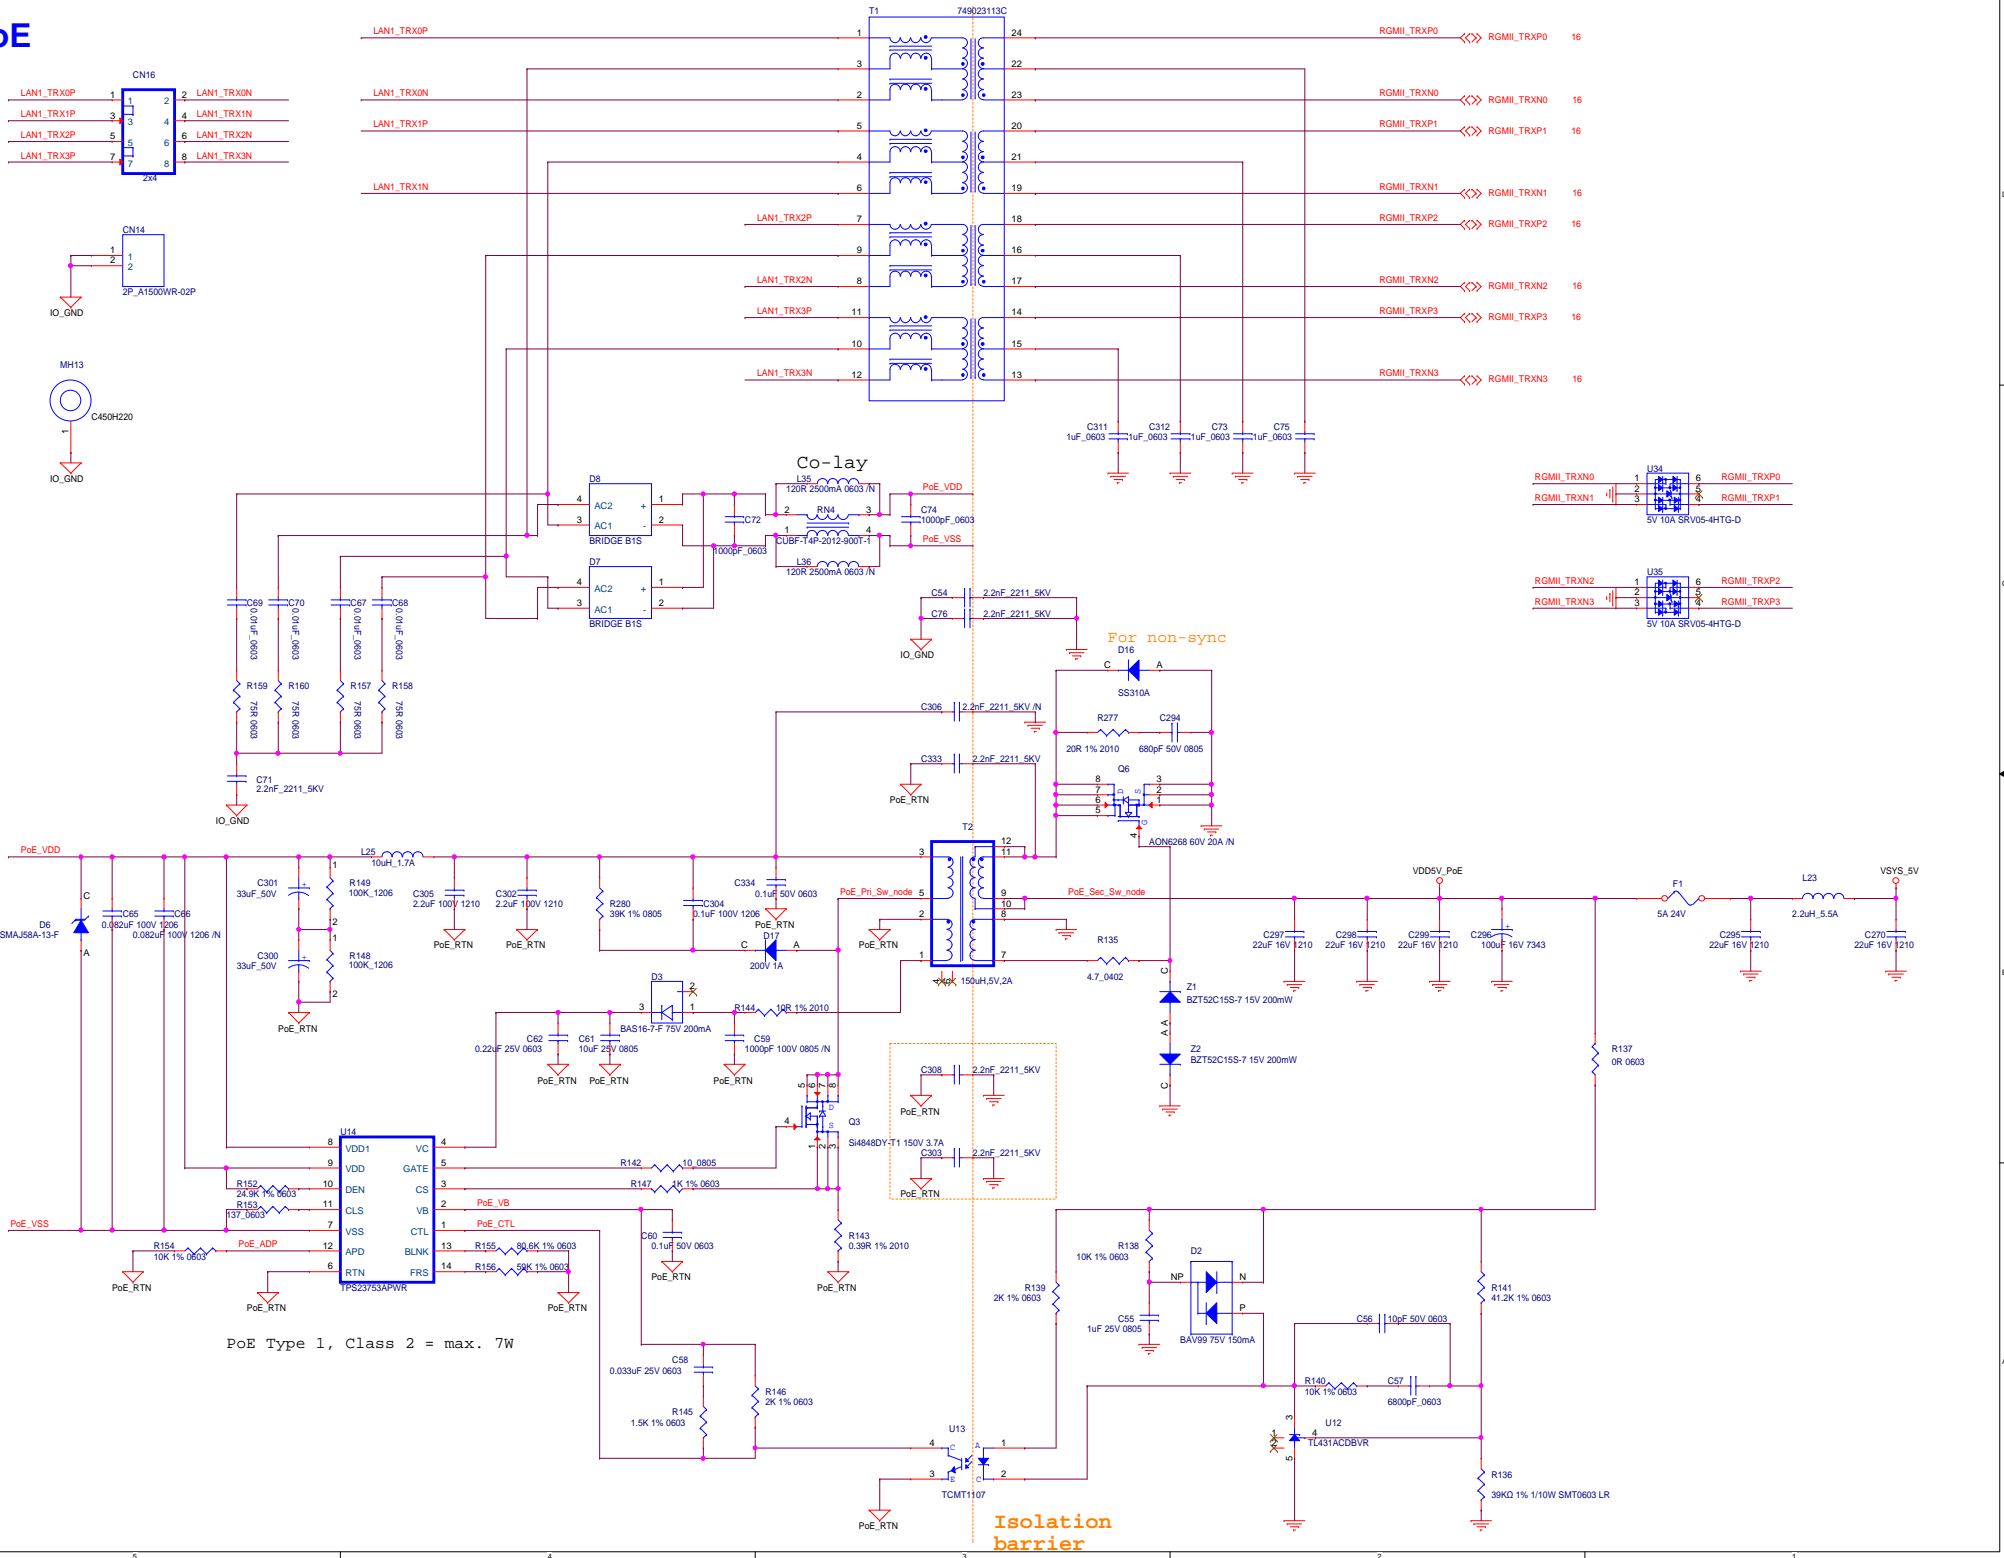

# PoE

PoE Type 1, Class 2 = max. 7W

Isolation barrier