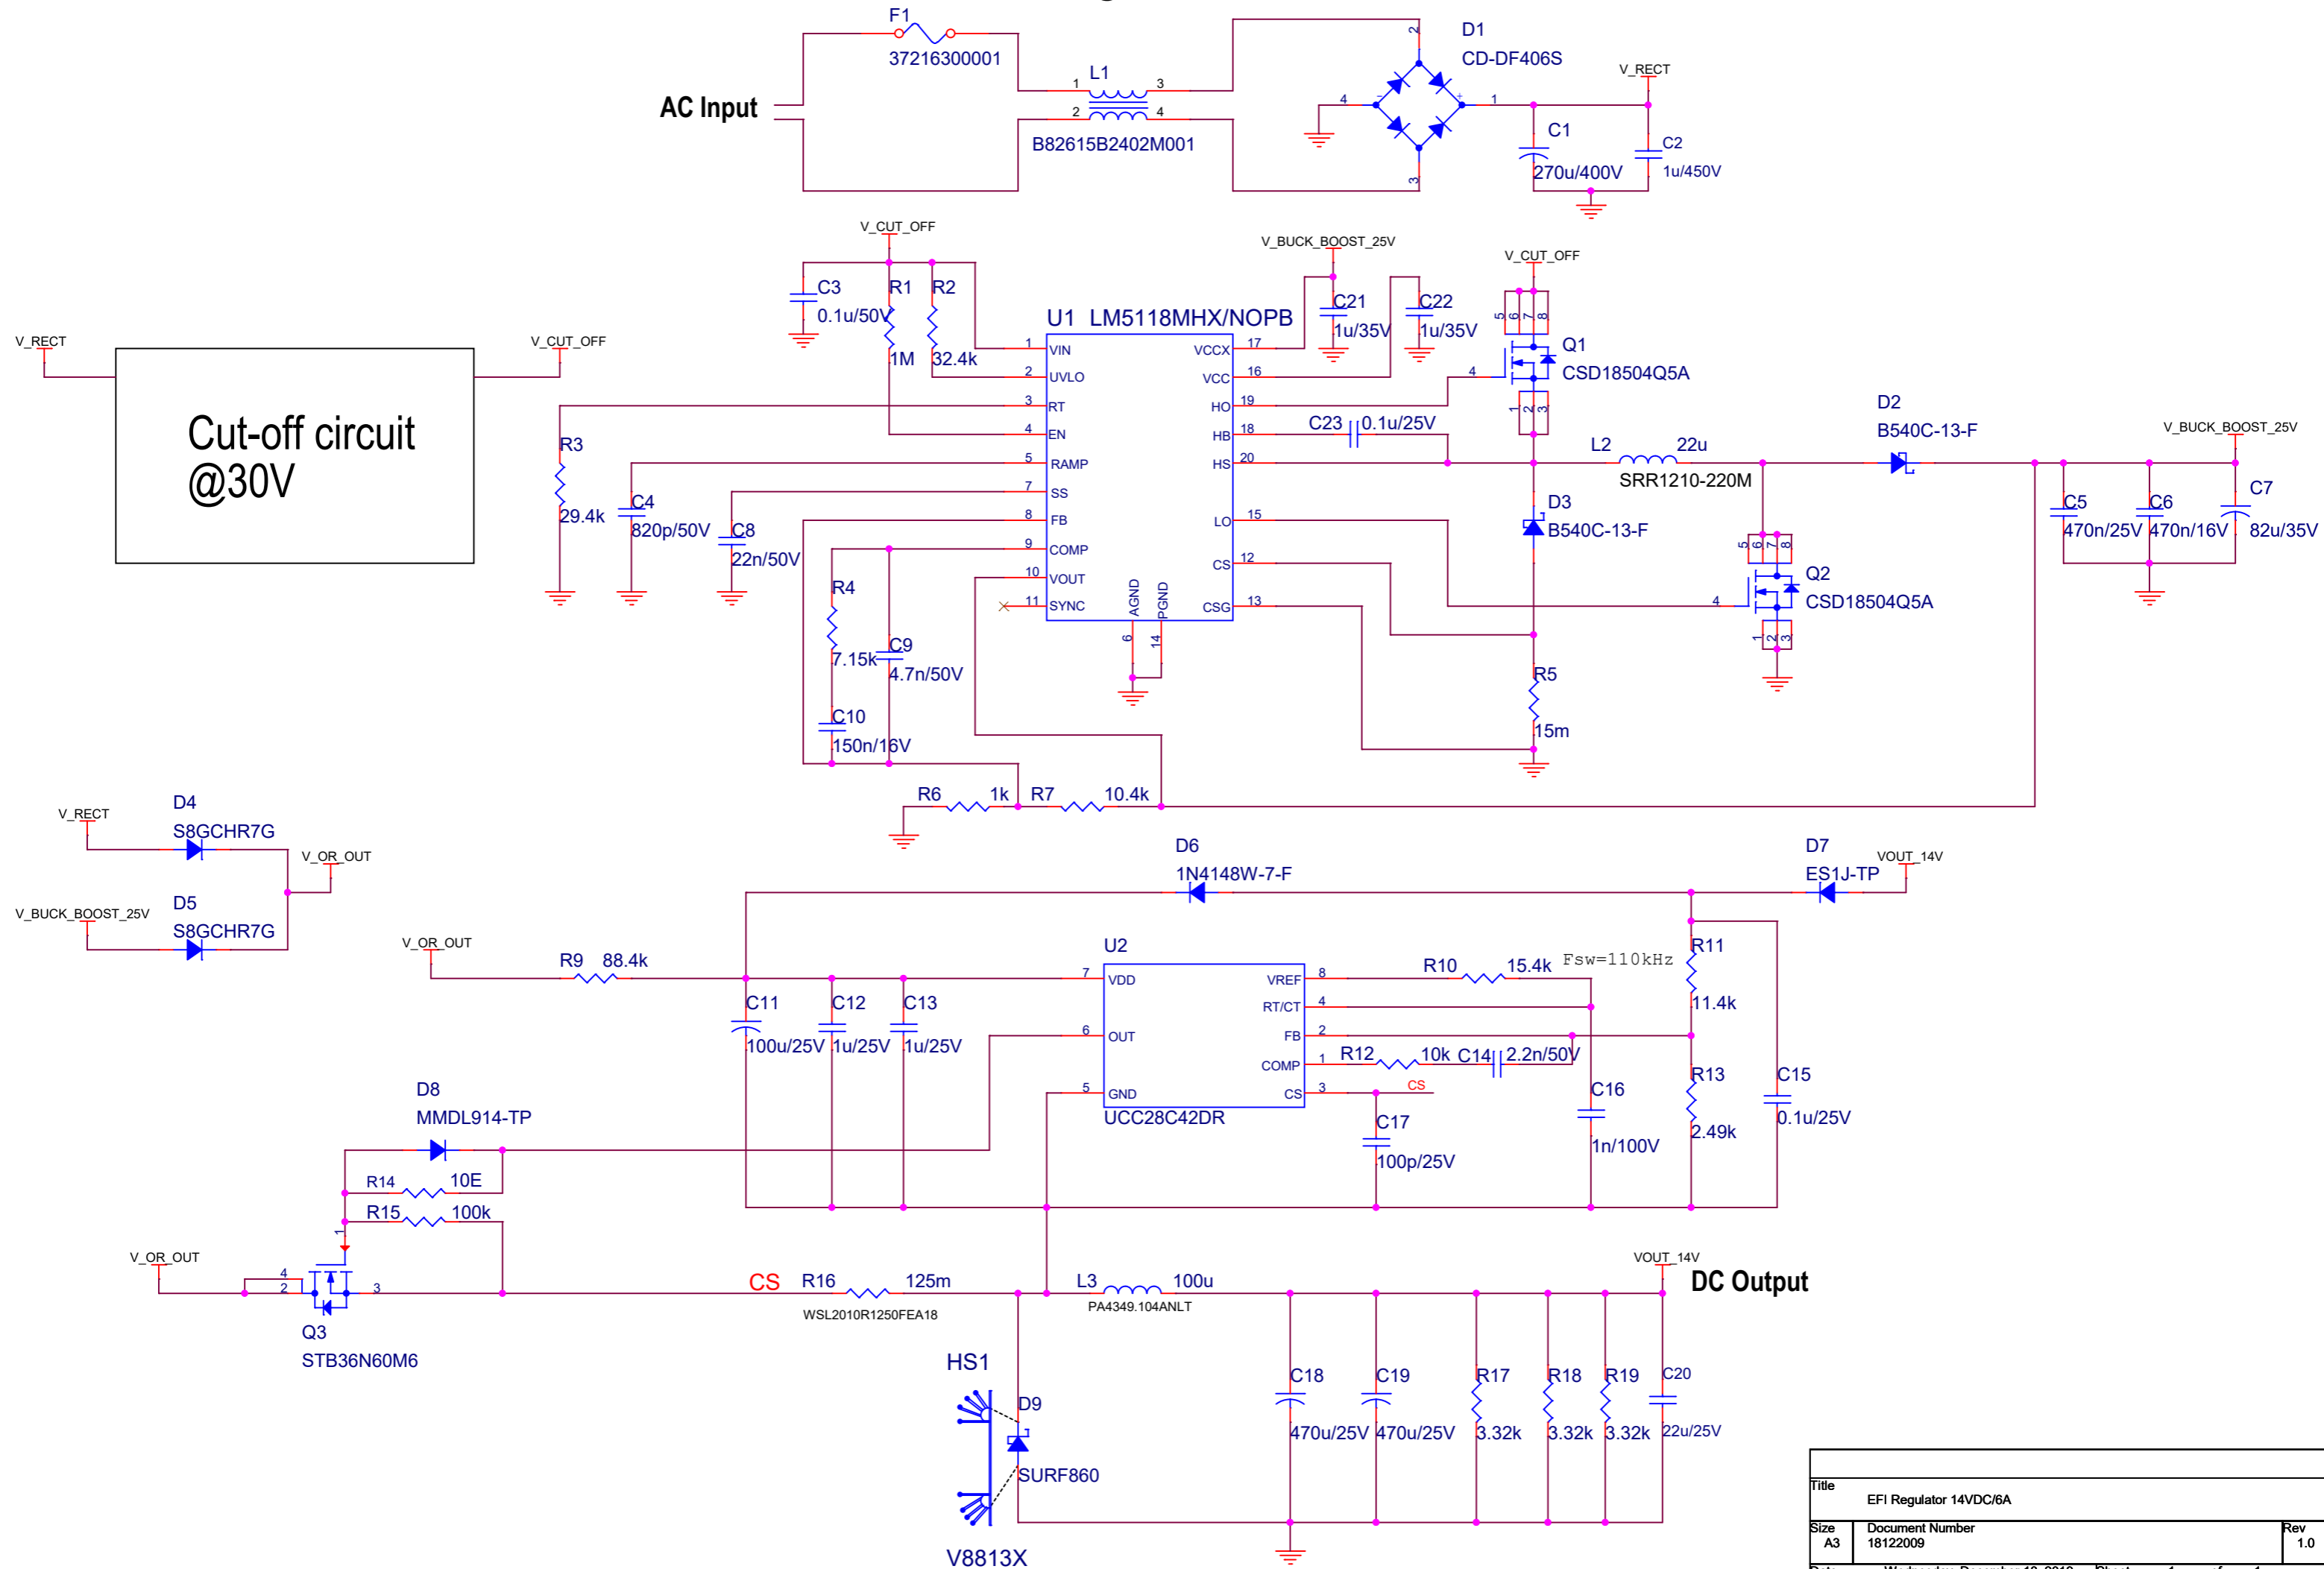

# EFI Regulator

Title		
EFI Regulator 14VDC/6A		
Size	Document Number	Rev
A3	18122009	1.0
Date:	Wednesday, December 18, 2019	Sheet 1 of 1