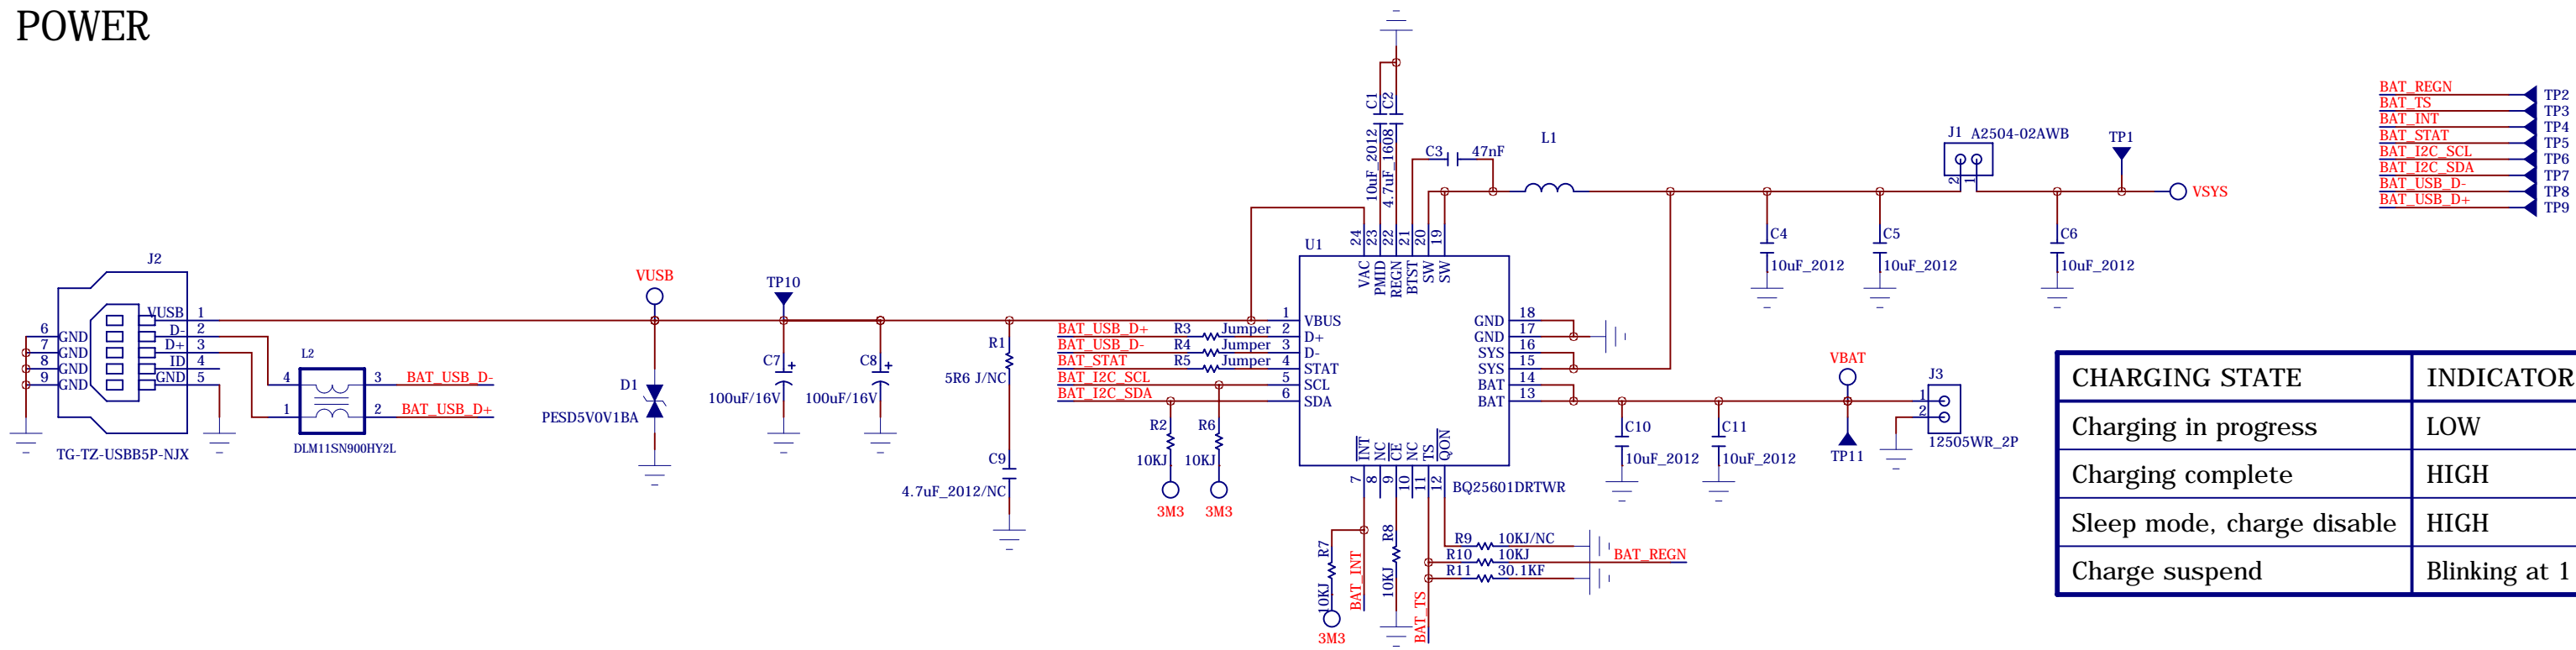

POWER

CHARGING STATE	INDICATOR
Charging in progress	LOW
Charging complete	HIGH
Sleep mode, charge disable	HIGH
Charge suspend	Blinking at 1 Hz

Boost Circuit