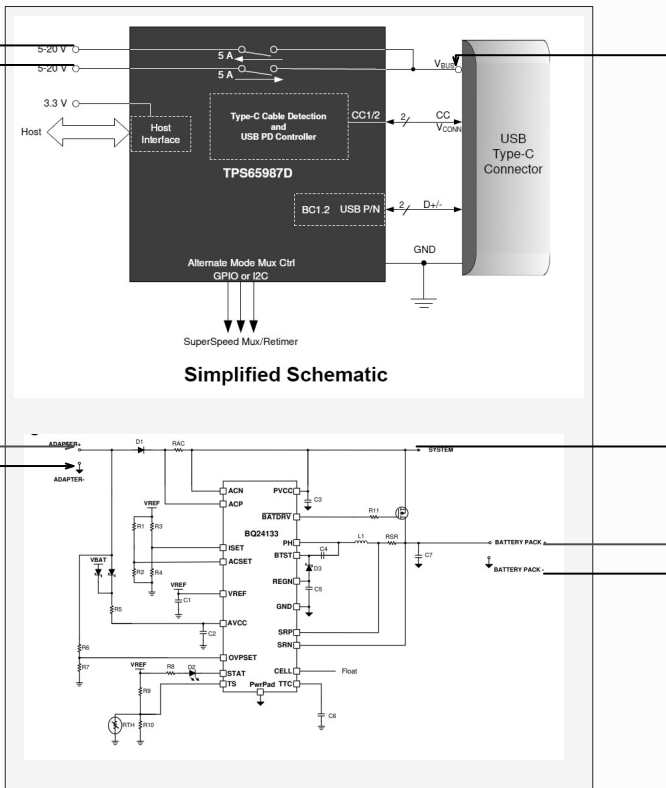

1

2

3

4

A

B

C

60W PD ENABLED INPUT SINK DEVICE

USB C PD ENABLED

15W PD ENABLED INPUT SINK DEVICE

100W PD ADAPTER

USB C

BATTERY