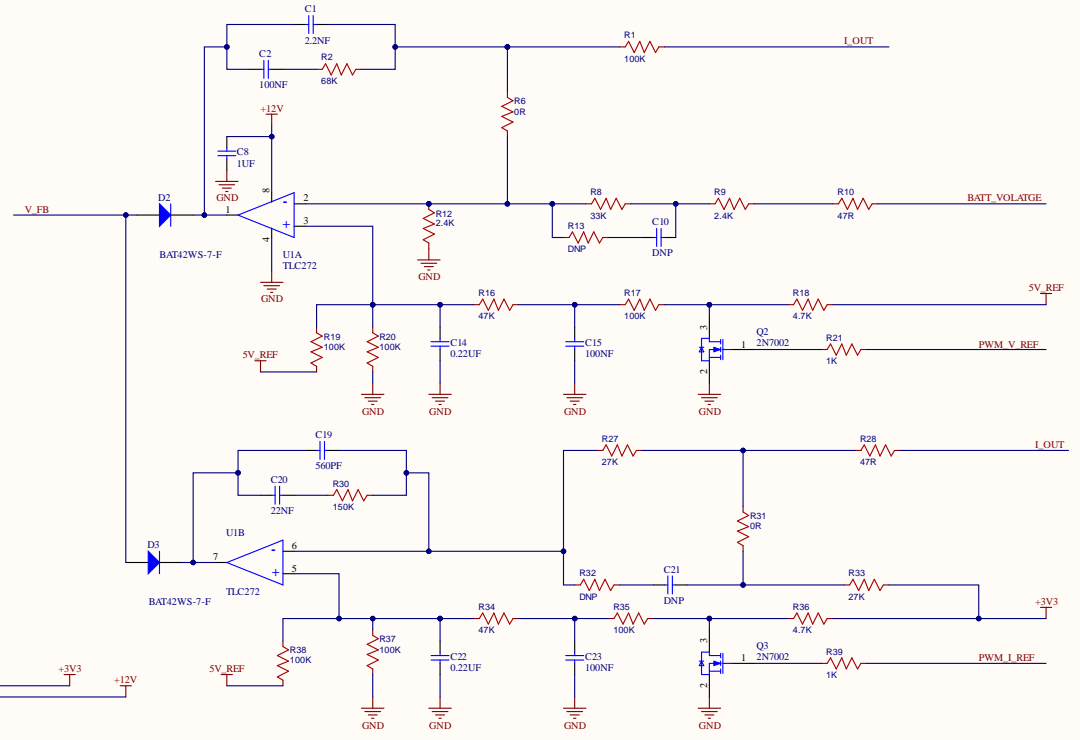

57KHz frequency  
 RT=100KHz  
 CT=880PF

Title		
Size	Number	Revision
C		
Date:	10-26-2022	Sheet of
File:	Epradep projects\_PSFB.SchDoc	Drawn By: