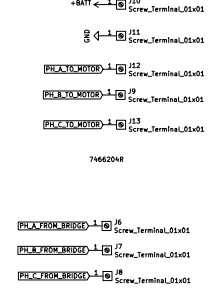

GATE DRIVERS AND FETS

HIGH POWER CONNECTION (DC BUS AND PHASES)

EXTERNAL DIODE RECT CONNECTIONS