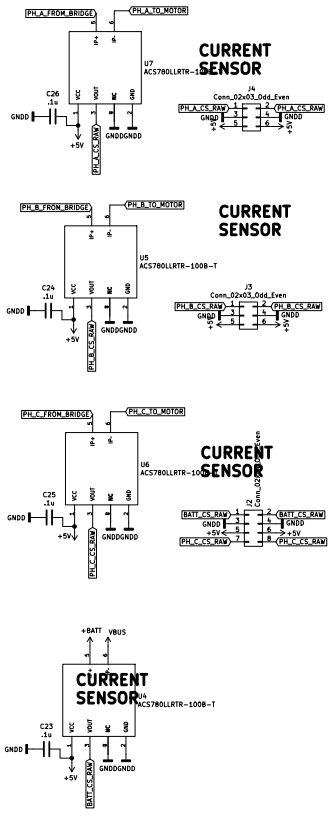

GATE DRIVERS AND FETS

HIGH POWER CONNECTION (DC BUS AND PHASES)

EXTERNAL DIODE RECT CONNECTIONS